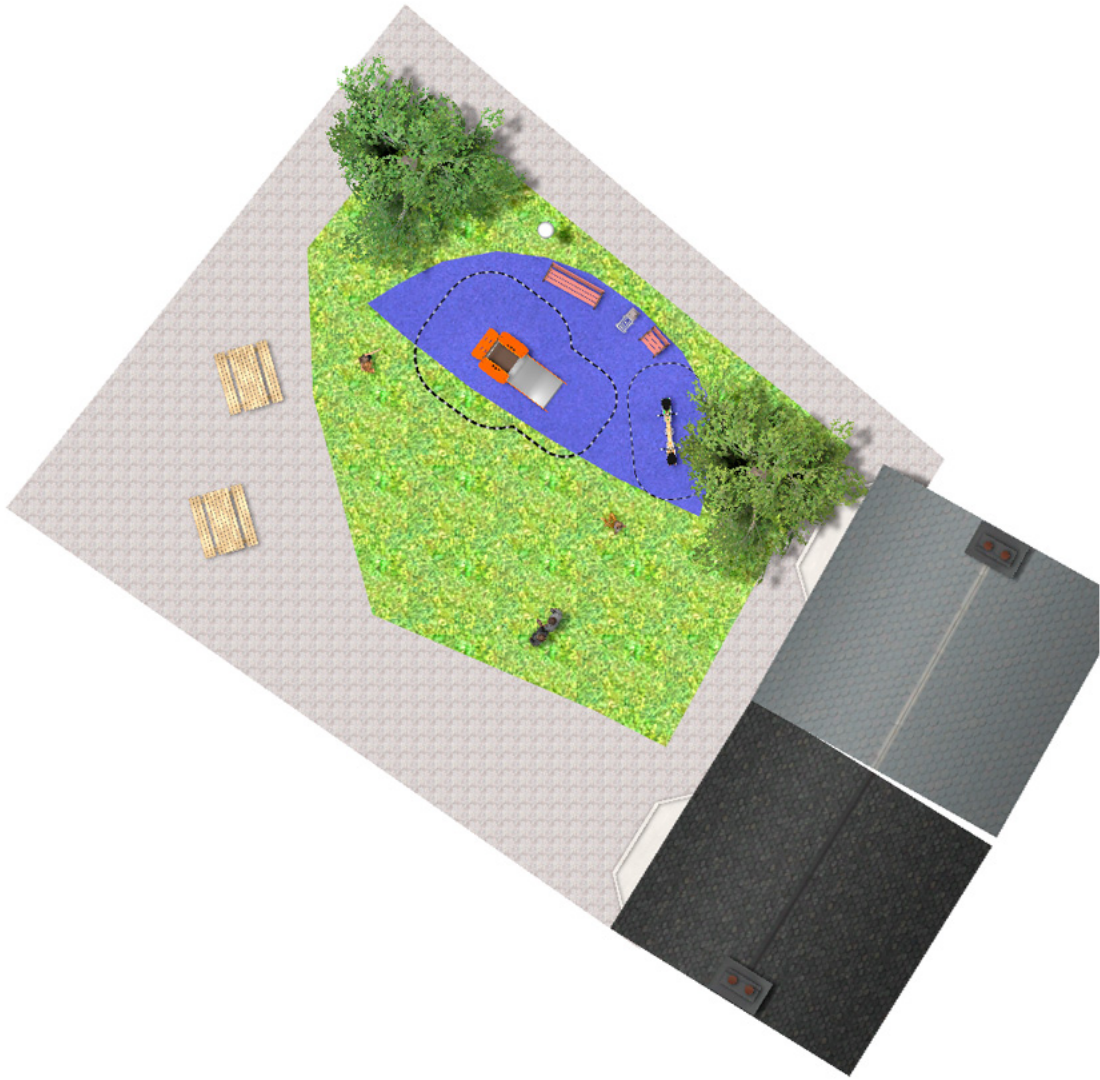

BENITO

-Playground Equipment

Project

PROJ-079-2018

Surface: 41 m²

Email: info@benito.com

Telephone: +34 93 852 1000

BENITO
-Playground Equipment

BENITO
-Playground Equipment

BENITO
-Playground Equipment

Product	Description
JG02 	Kido Structure, Metal: Ø35mm stainless steel AISI-304 posts. 2mm thick AISI 304 polished stainless steel slide surface curved and molded in one piece. Data Sheet JG02 Certificate
JFS10 	Rider Fun and educative see-saw for children. Made of resistant materials according to the EN1176 standard. Data Sheet Certificate Certificate Conformity