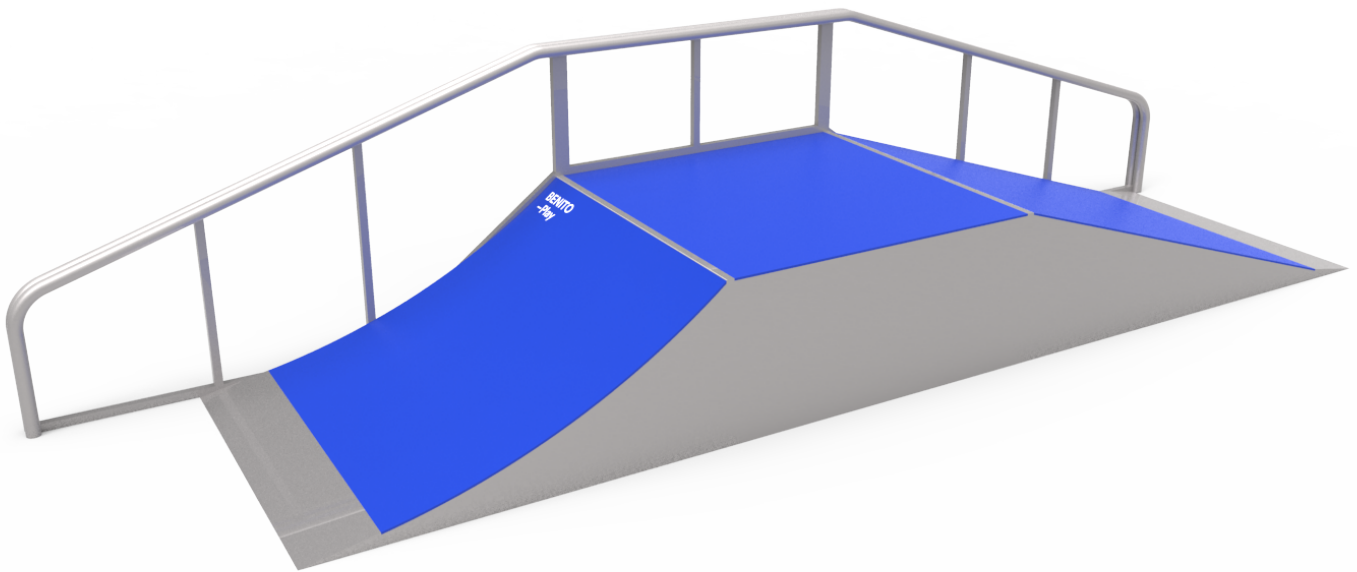

Launch Box and Doublerail 60 RRA

JSK1023-KRR

	Ref.	A	B	C
Launch Box 60 RA	1023-KR	4750	1250	600
Launch Box 60 RB	1024-KR	6000	1250	600
Launch Box 60 RC	1023-KR	6000	2500	600
Launch Box 99 RA	2024-KR	7300	1250	990
Launch Box 99 RB	2025-KR	7300	2500	990
Launch Box 125 R	3025-KR	8200	2500	1250