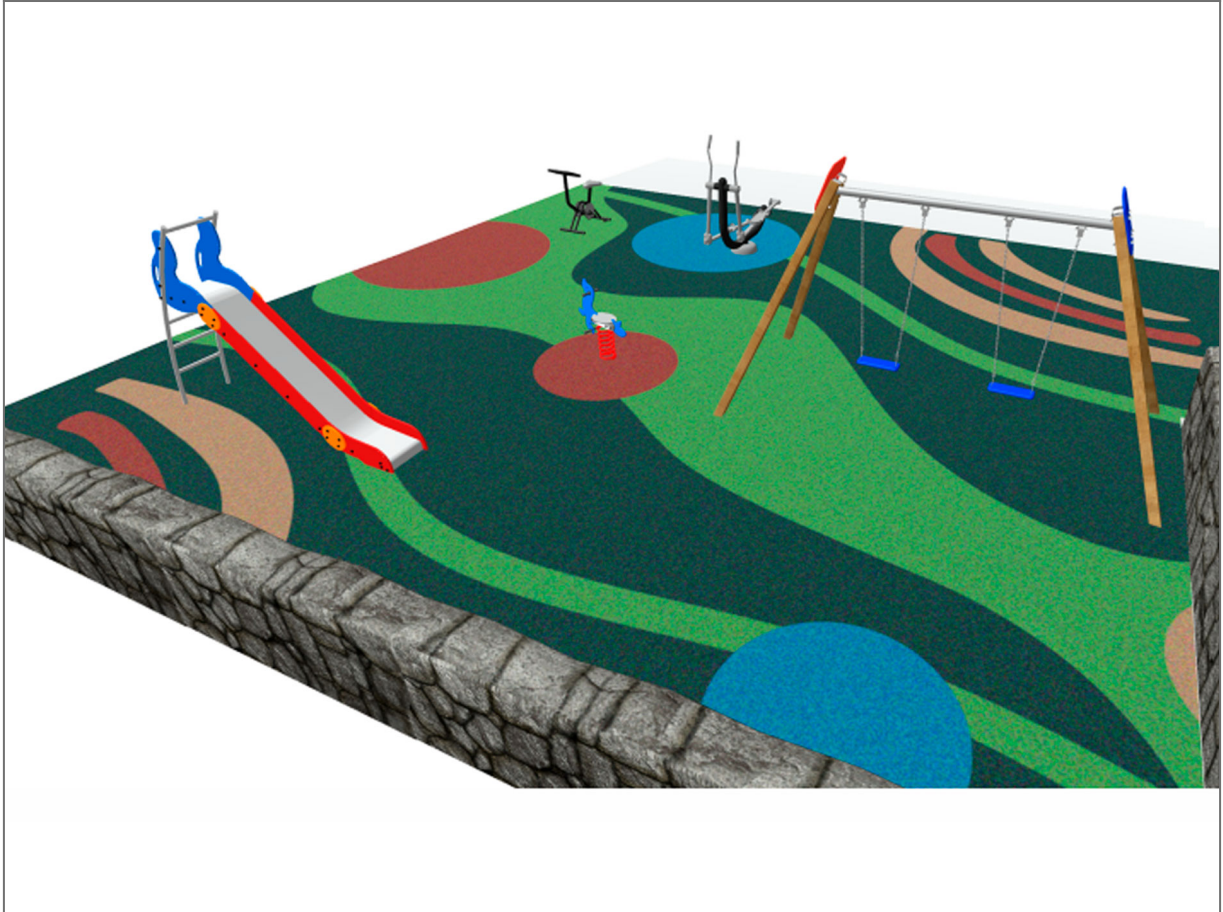

# BENITO

–Playground Equipment

## Project

PROJ-010-2023

Surface: 81 m<sup>2</sup>

Email: [info@benito.com](mailto:info@benito.com)

Telephone: +34 93 852 1000

**BENITO**  
-Playground Equipment

**BENITO**  
-Playground Equipment

**BENITO**  
-Playground Equipment