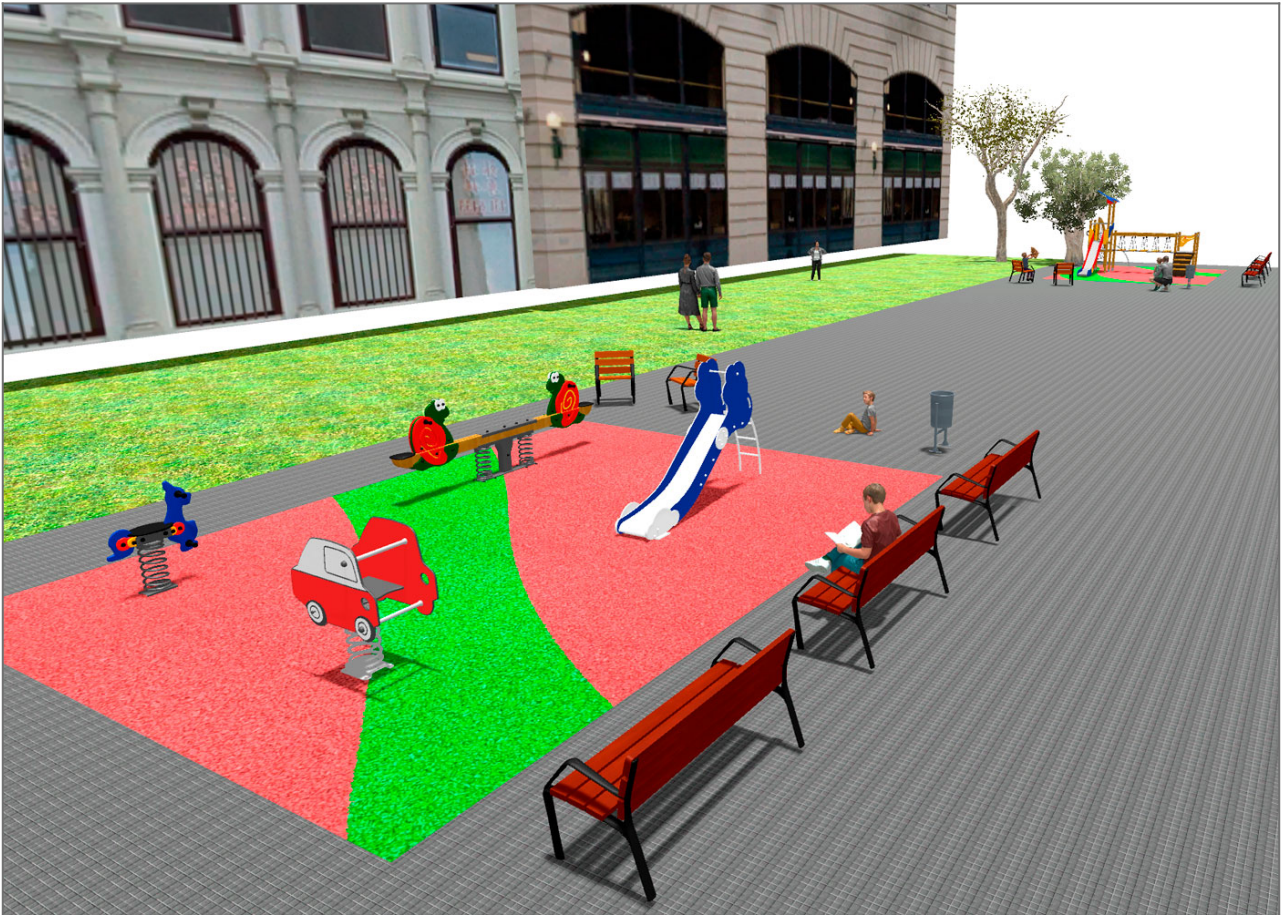

# BENITO

-Playground Equipment

# BENITO

-Playground Equipment

Product	Description
<p>JK004B</p> 	<p><b>Klasik 4</b> If you like wooden elements, the KLASIK collection is made for you. Playability, great challenges and colours for all.</p> <p><a href="#">Data Sheet</a> <a href="#">Certificate</a></p>
<p>JFS09</p> 	<p><b>Piona</b> Fun and educative see-saws for children. Made of resistant materials according to the EN1176 standard.</p> <p><a href="#">Data Sheet JFS09</a> <a href="#">Certificate</a> <a href="#">Certificate Conformity</a></p>
<p>JJMM02</p> 	<p><b>Coche</b> Designed by <b>Javier Mariscal</b>. Half-artist half-designer, his childlike strokes and Latin aesthetic combine perfectly with this kind of product.</p> <p><a href="#">Data Sheet JJMM02</a> <a href="#">Certificate</a> <a href="#">Certificate Conformity</a></p>
<p>JFS105</p> 	<p><b>Kangaroo</b> Fun and educative spring swing for children. Made of resistant materials according to the EN1176 standard.</p> <p><a href="#">Data Sheet</a> <a href="#">Certificate</a> <a href="#">Certificate Conformity</a></p>
<p>JT01</p> 	<p><b>Cloud Panels, HDPE:</b> high-density polyethylene characterised by its resistance to chemical abrasives. As a polymer, it is unaffected by corrosion. Due to its light elastic nature, it offers high resistance to impact, making it very difficult to break.</p> <p><a href="#">Data Sheet</a> <a href="#">Certificate</a> <a href="#">Certificate Conformity</a></p>