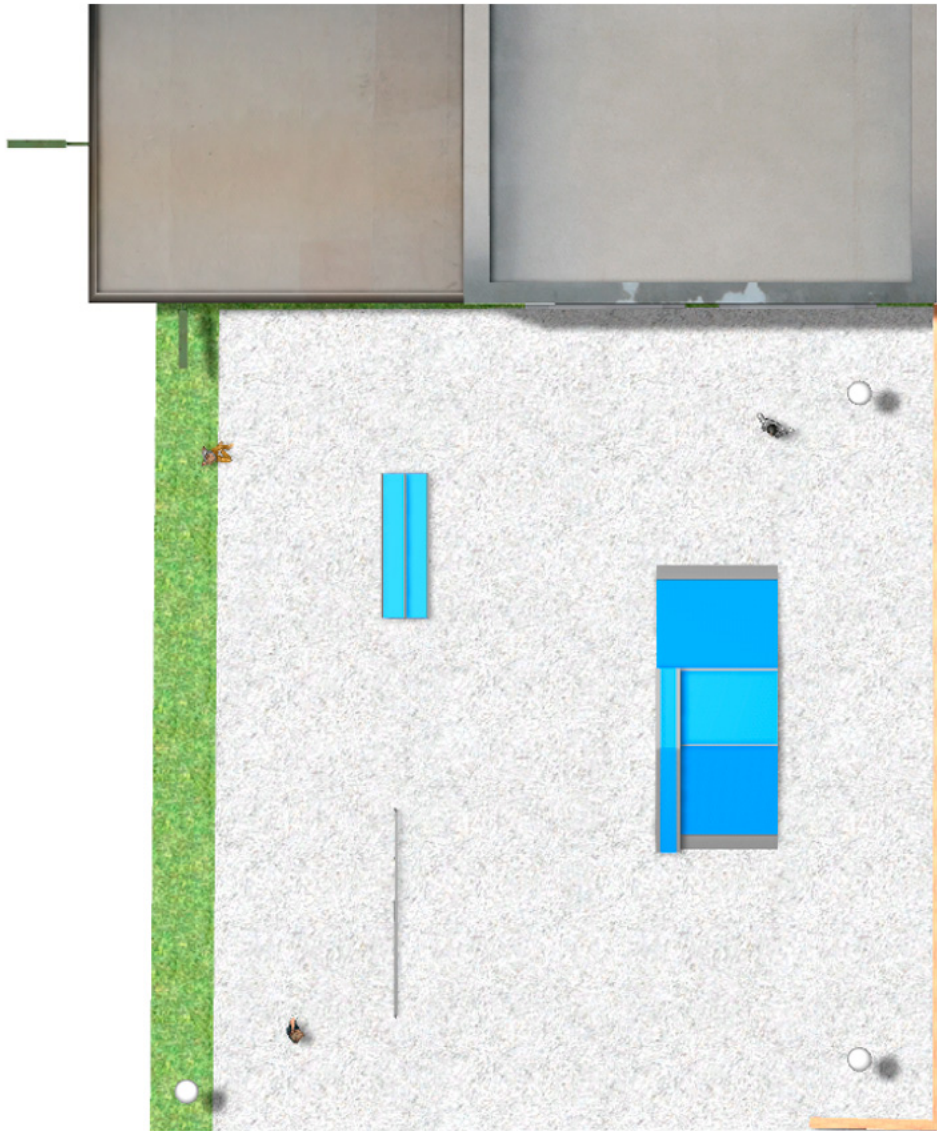

BENITO

–Playground Equipment

Project

PROJ-047-2018

Surface: 250 m²

Email: info@benito.com

Telephone: +34 93 852 1000

BENITO
-Playground Equipment

BENITO
-Playground Equipment

BENITO
-Playground Equipment

Product	Description
<p data-bbox="140 159 300 185">JSK9025-KBS</p> 	<p data-bbox="363 159 624 185">One side Curb Box 60</p> <p data-bbox="363 190 1497 302">The Skates elements are of modular construction that allows with the minimum effort the ability to modify the situation of the modules according to the criteria of each group of skaters. with minimum maintenance and 100% resistant to UVA rays, ice and impacts. Great adherence to the ground. The surface is not heated. Based on modular construction.</p> <p data-bbox="363 331 627 358">Data Sheet Certificate</p>
<p data-bbox="156 427 284 454">JSK1052-K</p> 	<p data-bbox="363 427 480 454">Trick Box</p> <p data-bbox="363 459 1497 571">The Skates elements are of modular construction that allows with the minimum effort the ability to modify the situation of the modules according to the criteria of each group of skaters. with minimum maintenance and 100% resistant to UVA rays, ice and impacts. Great adherence to the ground. The surface is not heated. Based on modular construction.</p> <p data-bbox="363 600 627 627">Data Sheet Certificate</p>
<p data-bbox="156 696 284 723">JSK1048-C</p> 	<p data-bbox="363 696 440 723">Rail C</p> <p data-bbox="363 728 1497 840">The Skates elements are of modular construction that allows with the minimum effort the ability to modify the situation of the modules according to the criteria of each group of skaters. with minimum maintenance and 100% resistant to UVA rays, ice and impacts. Great adherence to the ground. The surface is not heated. Based on modular construction.</p> <p data-bbox="363 869 627 896">Data Sheet Certificate</p>