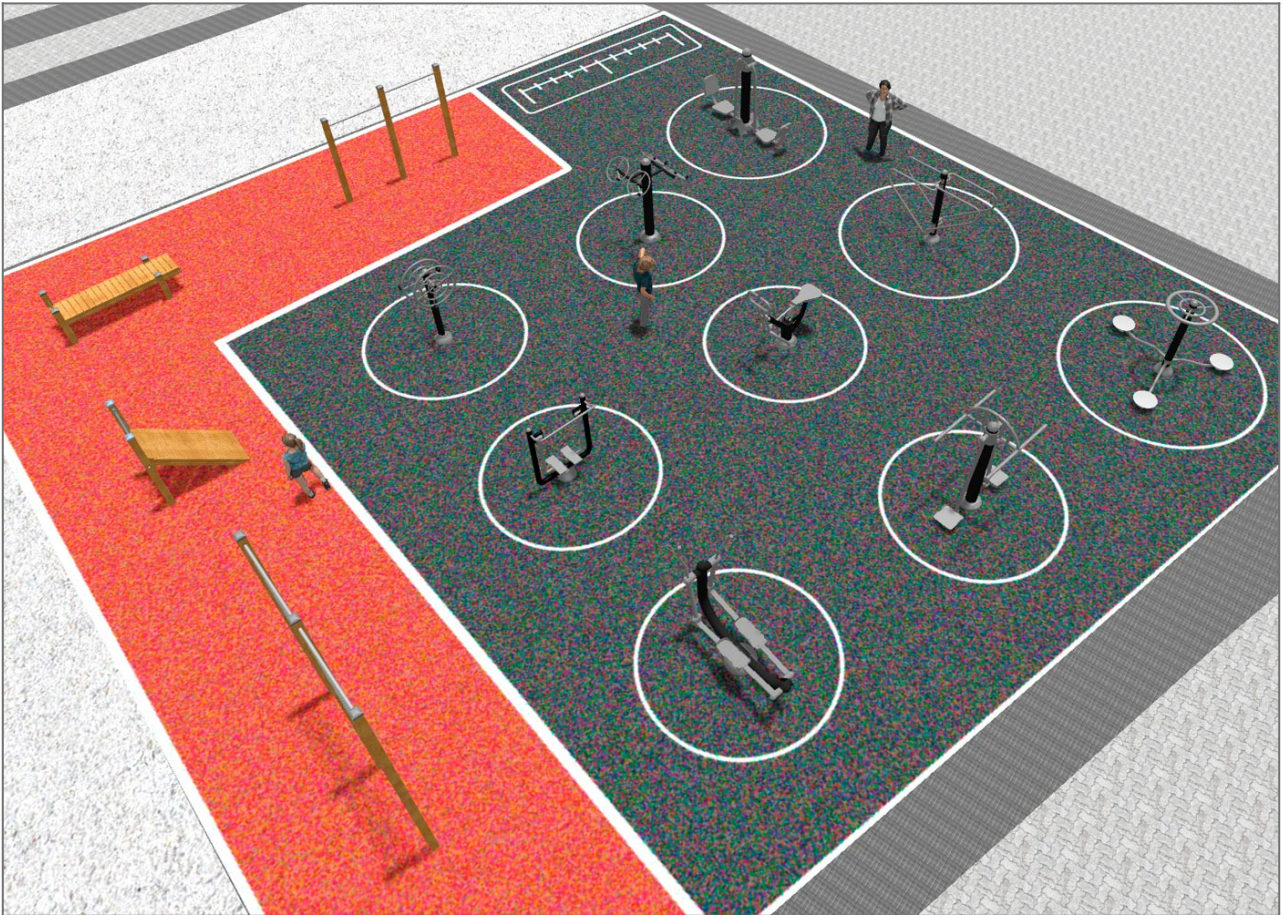

Project

PROJ-163-2021

Surface: 260 m²

Email: info@benito.com

Telephone: +34 93 852 1000

BENITO
-Playground Equipment

BENITO
-Playground Equipment

Product	Description
<p>JSA008N</p> 	<p>Rowing The healthy elements manufactured by BENITO enable people to exercise in both public and private spaces, increasing their well-being and quality of life while boosting health and social relations.</p> <ul style="list-style-type: none"> - Health functions: improving cardiovascular and respiratory functions, strengthening muscles and enhancing agility, flexibility and coordination of movements. - Social functions: creating leisure activities, promoting social integration and a more intensive recreational use of public spaces. <p>Data Sheet Certificate</p>
<p>JSA002N</p> 	<p>Extension The healthy elements manufactured by BENITO enable people to exercise in both public and private spaces, increasing their well-being and quality of life while boosting health and social relations.</p> <ul style="list-style-type: none"> - Health functions: improving cardiovascular and respiratory functions, strengthening muscles and enhancing agility, flexibility and coordination of movements. - Social functions: creating leisure activities, promoting social integration and a more intensive recreational use of public spaces. <p>Data Sheet Certificate</p>
<p>JSA005N</p> 	<p>Wheels The healthy elements manufactured by BENITO enable people to exercise in both public and private spaces, increasing their well-being and quality of life while boosting health and social relations.</p> <ul style="list-style-type: none"> - Health functions: improving cardiovascular and respiratory functions, strengthening muscles and enhancing agility, flexibility and coordination of movements. - Social functions: creating leisure activities, promoting social integration and a more intensive recreational use of public spaces. <p>Data Sheet Certificate</p>
<p>JCIR02</p> 	<p>Abdominal The Work-fit range is complete and all elements can be perfectly combined to create a customised circuit. Work-fit allows you to combine walking or running with different exercises to maintain an active, healthy lifestyle. Work-fit is manufactured entirely from wood; it is therefore recommended to install it in natural environments.</p> <p>Data Sheet Certificate</p>
<p>JSA007N</p> 	<p>Hockey BENITO's healthy elements allow older people and adults to practice sports in both public and private spaces, allowing people to increase their well-being and quality of life, promoting health and social relationships.</p> <ul style="list-style-type: none"> - Health functions , cardiovascular and respiratory improvement, muscle strengthening, agility, flexibility and coordination of movements. - Social functions , creation of leisure activities, promoting social integration, and greater recreational use of public spaces. <p>Data Sheet Certificate</p>
<p>JSA006N</p> 	<p>Climber BENITO's healthy elements allow older people and adults to practice sports in both public and private spaces, allowing people to increase their well-being and quality of life, promoting health and social relationships.</p> <ul style="list-style-type: none"> - Health functions , cardiovascular and respiratory improvement, muscle strengthening, agility, flexibility and coordination of movements. - Social functions , creation of leisure activities, promoting social integration, and greater recreational use of public spaces. <p>Data Sheet Certificate</p>