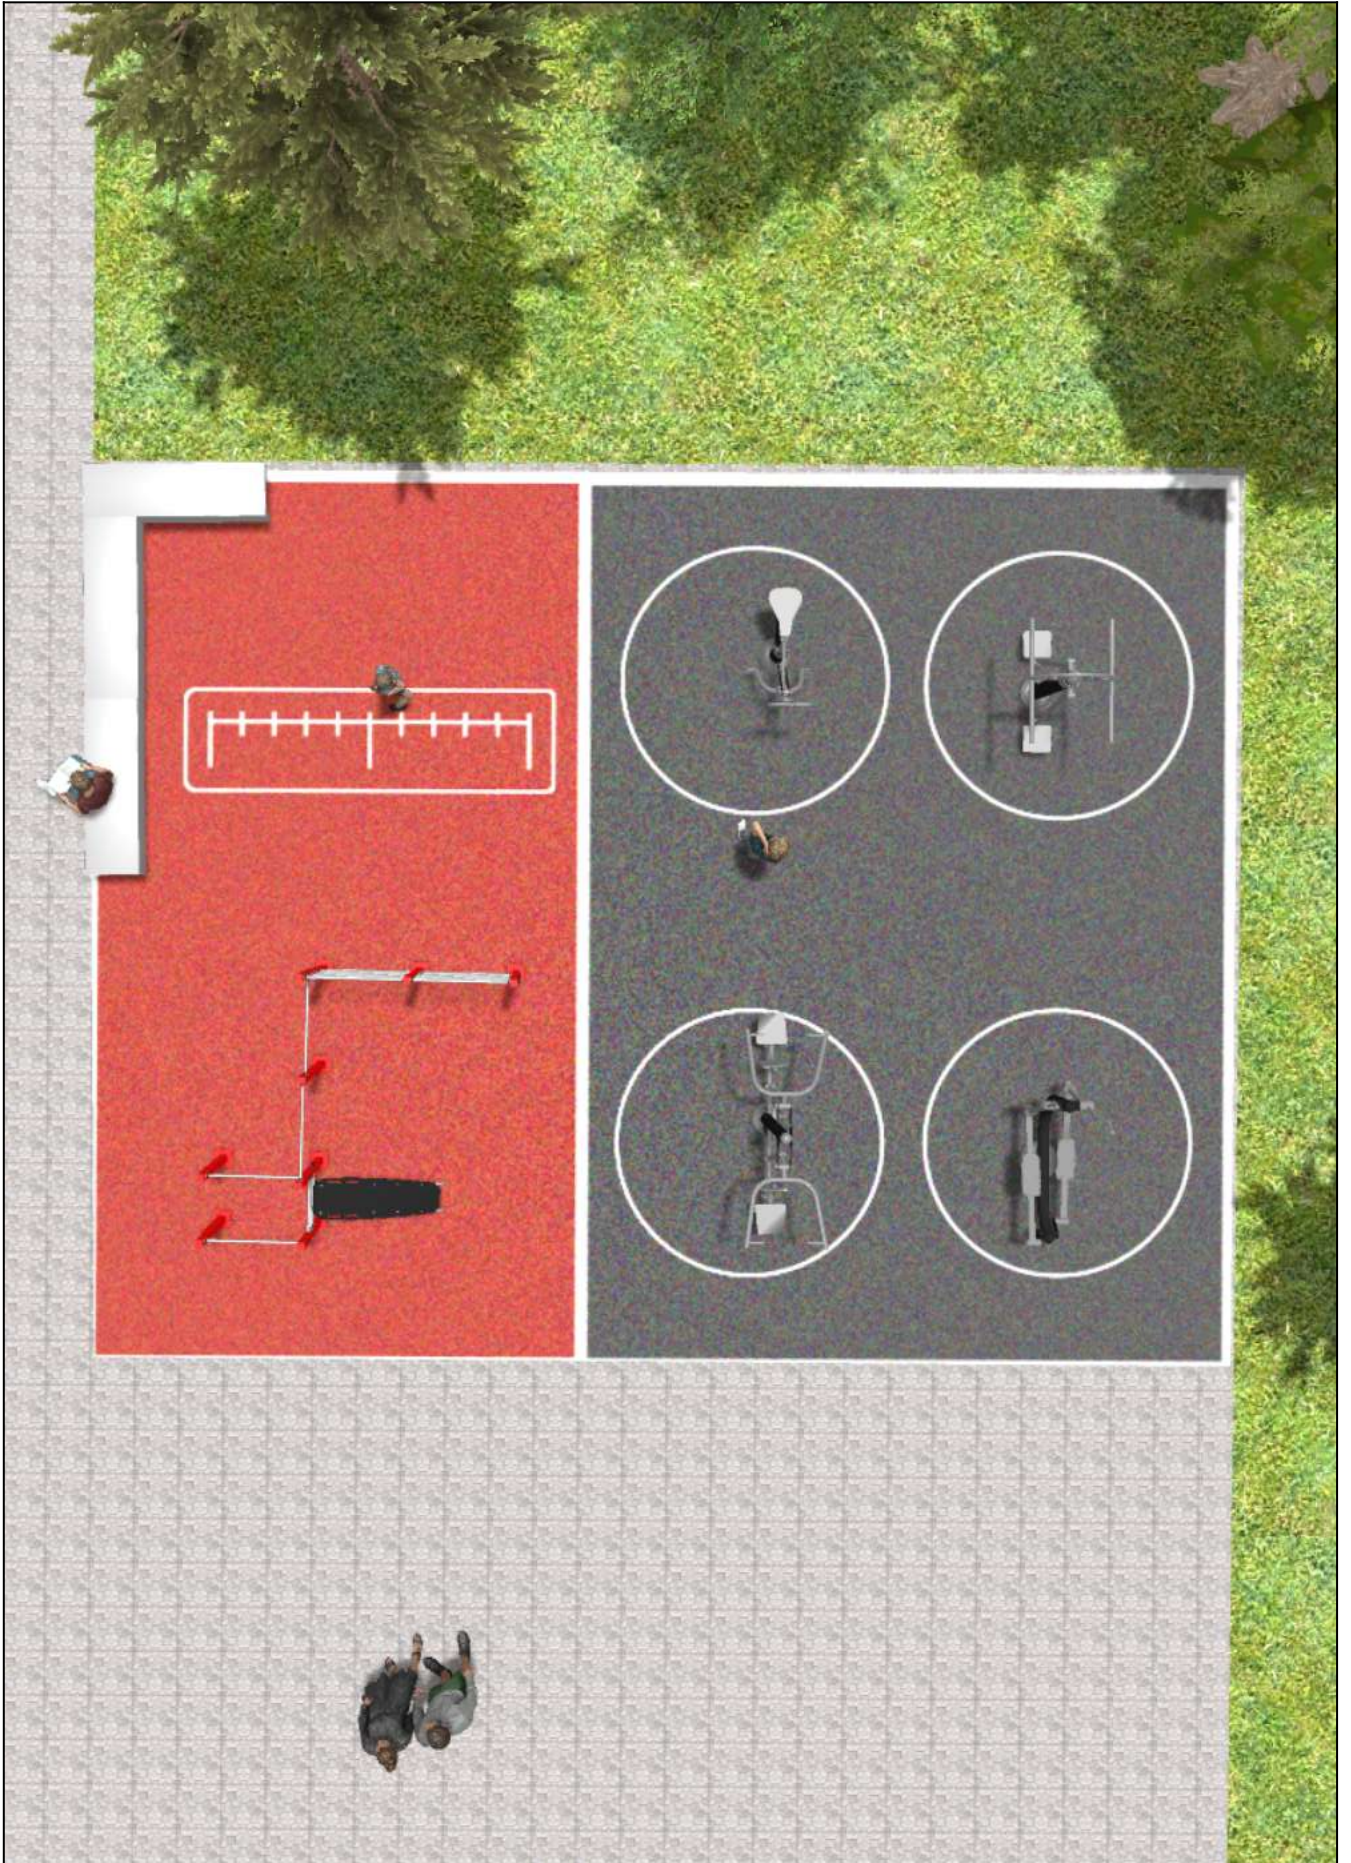

Project

PROJ-175-2021

Surface: 130 m²

Email: info@benito.com

Telephone: +34 93 852 1000

BENITO
-Playground Equipment

BENITO
-Playground Equipment

BENITO
-Playground Equipment