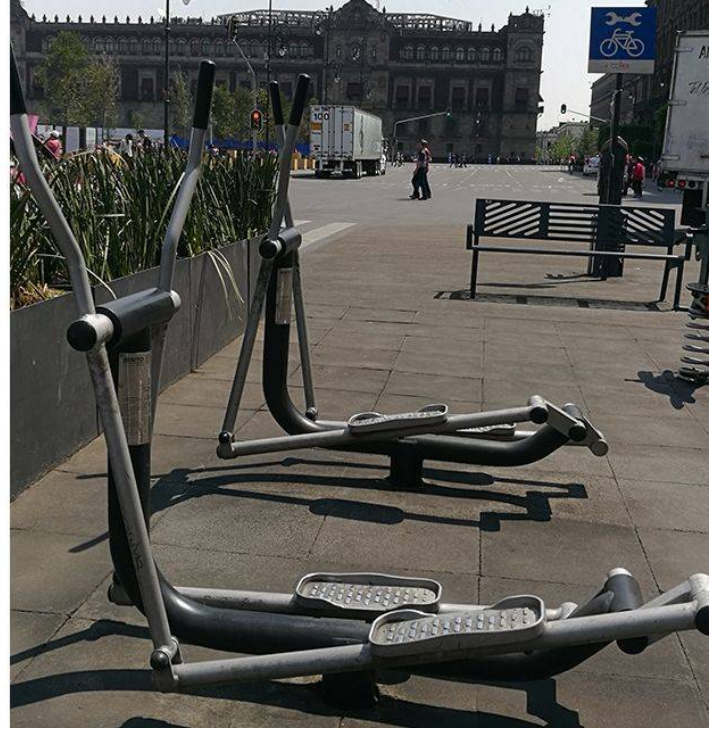

Design of a fitness area with Eliptic equipment and galvanised steel Essen benches in the Zócalo, the main square of Mexico City.

Mexico City (Mexico)

BENITO

-Site Furnishing

Mexico City (Mexico)

Design of a fitness area with Eliptic equipment and galvanised steel Essen benches in the Zócalo, the main square of Mexico City.