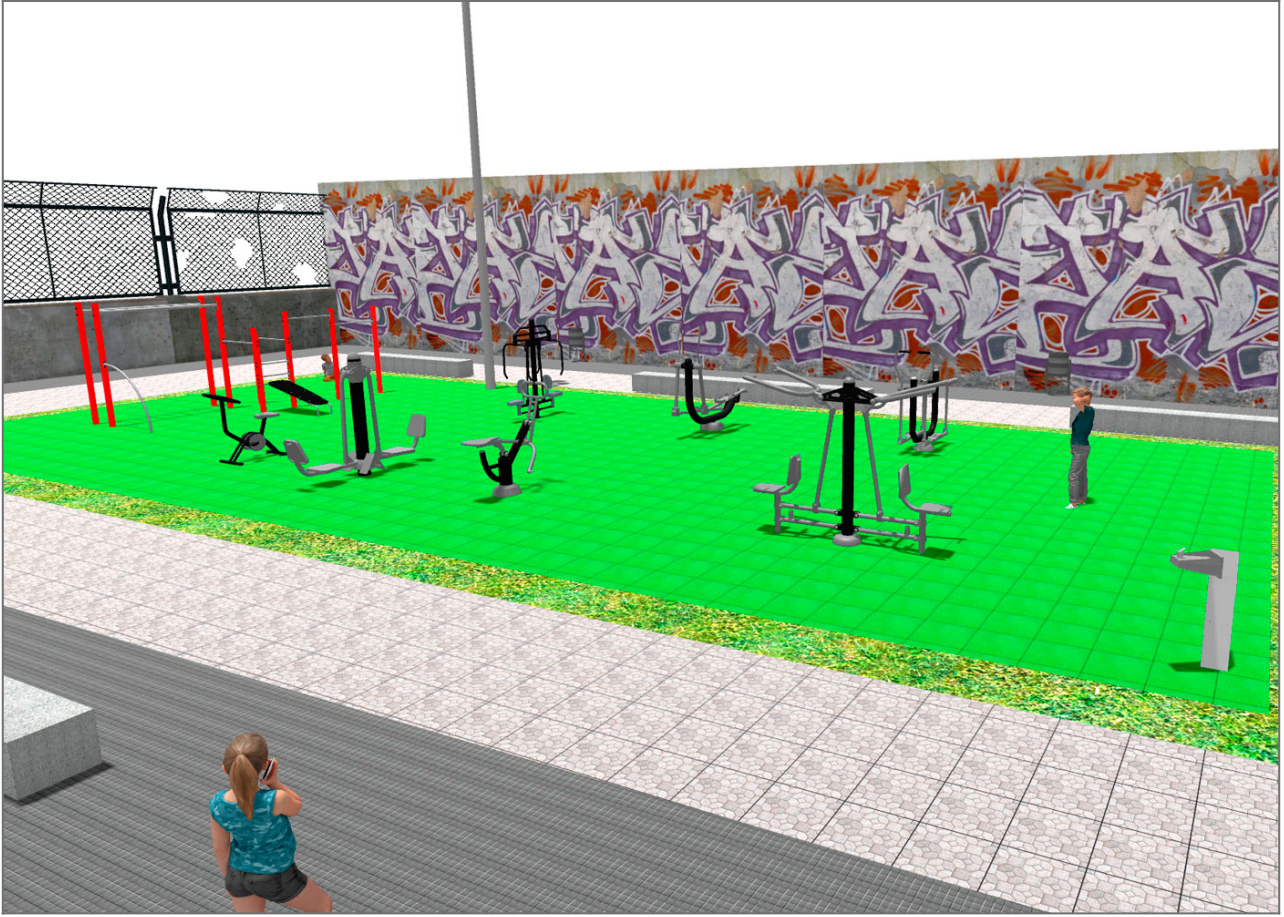

| Product | Description |
|--|--|
| <p>JSA002N</p>  | <p>Extension The healthy elements manufactured by BENITO enable people to exercise in both public and private spaces, increasing their well-being and quality of life while boosting health and social relations. - Health functions: improving cardiovascular and respiratory functions, strengthening muscles and enhancing agility, flexibility and coordination of movements. - Social functions: creating leisure activities, promoting social integration and a more intensive recreational use of public spaces.</p> <p>Data Sheet Certificate</p> |
| <p>JSA003N</p>  | <p>Chest Press BENITO's healthy elements allow older people and adults to practice sports in both public and private spaces, allowing people to increase their well-being and quality of life, promoting health and social relationships. - Health functions, cardiovascular and respiratory improvement, muscle strengthening, agility, flexibility and coordination of movements. - Social functions , creation of leisure activities, promoting social integration, and greater recreational use of public spaces.</p> <p>Data Sheet Certificate</p> |
| <p>JSA006N</p>  | <p>Climber BENITO's healthy elements allow older people and adults to practice sports in both public and private spaces, allowing people to increase their well-being and quality of life, promoting health and social relationships. - Health functions , cardiovascular and respiratory improvement, muscle strengthening, agility, flexibility and coordination of movements. - Social functions , creation of leisure activities, promoting social integration, and greater recreational use of public spaces.</p> <p>Data Sheet Certificate</p> |
| <p>JSA010N</p>  | <p>Pull Down BENITO's healthy elements allow older people and adults to practice sports in both public and private spaces, allowing people to increase their well-being and quality of life, promoting health and social relationships. - Health functions , cardiovascular and respiratory improvement, muscle strengthening, agility, flexibility and coordination of movements. - Social functions , creation of leisure activities, promoting social integration, and greater recreational use of public spaces.</p> <p>Data Sheet Certificate</p> |
| <p>JSA014N</p>  | <p>Eliptic The healthy elements manufactured by BENITO enable people to exercise in both public and private spaces, increasing their well-being and quality of life while boosting health and social relations. - Health functions: improving cardiovascular and respiratory functions, strengthening muscles and enhancing agility, flexibility and coordination of movements. - Social functions: creating leisure activities, promoting social integration and a more intensive recreational use of public spaces.</p> <p>Data Sheet Certificate</p> |
| <p>JCIR23H</p>  | <p>Workfit Pro L BENITO designs and manufactures sports and leisure spaces for exercising and enjoying the outdoors without limitations. Work-fit PRO is a professional product aimed at people who want to perform intensive exercise to strengthen body and mind . Each of the designed models contains several elements to allow for diverse and complete exercises to develop complete physical fitness.</p> <p>Data Sheet Certificate</p> |