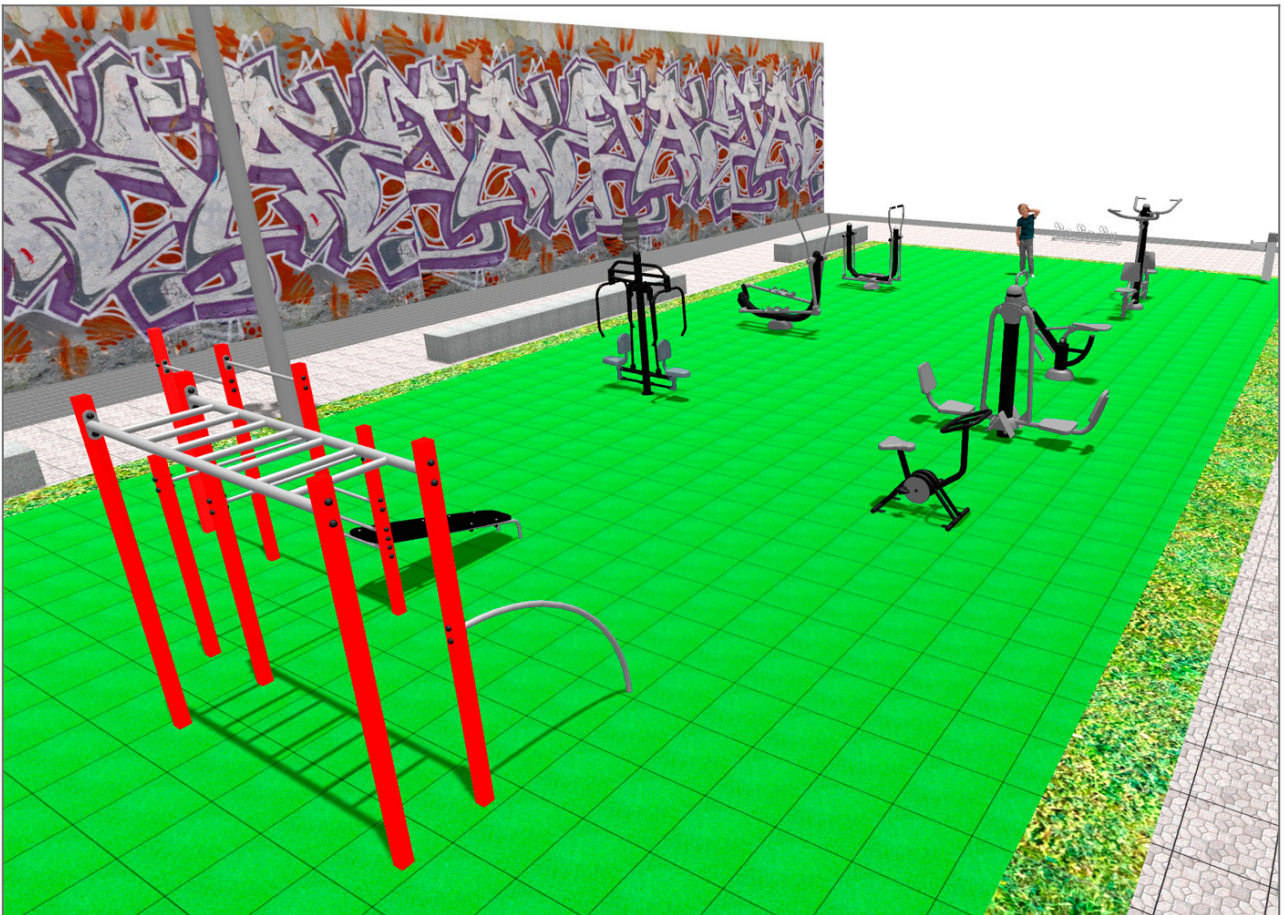

| Product | Description |
|--|--|
| <p>JSA002N</p>  | <p>Extension The healthy elements manufactured by BENITO enable people to exercise in both public and private spaces, increasing their well-being and quality of life while boosting health and social relations. - Health functions: improving cardiovascular and respiratory functions, strengthening muscles and enhancing agility, flexibility and coordination of movements. - Social functions: creating leisure activities, promoting social integration and a more intensive recreational use of public spaces.</p> <p>Data Sheet Certificate</p> |
| <p>JSA003N</p>  | <p>Chest Press BENITO's healthy elements allow older people and adults to practice sports in both public and private spaces, allowing people to increase their well-being and quality of life, promoting health and social relationships. - Health functions, cardiovascular and respiratory improvement, muscle strengthening, agility, flexibility and coordination of movements. - Social functions , creation of leisure activities, promoting social integration, and greater recreational use of public spaces.</p> <p>Data Sheet Certificate</p> |
| <p>JSA006N</p>  | <p>Climber BENITO's healthy elements allow older people and adults to practice sports in both public and private spaces, allowing people to increase their well-being and quality of life, promoting health and social relationships. - Health functions , cardiovascular and respiratory improvement, muscle strengthening, agility, flexibility and coordination of movements. - Social functions , creation of leisure activities, promoting social integration, and greater recreational use of public spaces.</p> <p>Data Sheet Certificate</p> |
| <p>JSA010N</p>  | <p>Pull Down BENITO's healthy elements allow older people and adults to practice sports in both public and private spaces, allowing people to increase their well-being and quality of life, promoting health and social relationships. - Health functions , cardiovascular and respiratory improvement, muscle strengthening, agility, flexibility and coordination of movements. - Social functions , creation of leisure activities, promoting social integration, and greater recreational use of public spaces.</p> <p>Data Sheet Certificate</p> |
| <p>JSA014N</p>  | <p>Eliptic The healthy elements manufactured by BENITO enable people to exercise in both public and private spaces, increasing their well-being and quality of life while boosting health and social relations. - Health functions: improving cardiovascular and respiratory functions, strengthening muscles and enhancing agility, flexibility and coordination of movements. - Social functions: creating leisure activities, promoting social integration and a more intensive recreational use of public spaces.</p> <p>Data Sheet Certificate</p> |
| <p>JCIR23H</p>  | <p>Workfit Pro L BENITO designs and manufactures sports and leisure spaces for exercising and enjoying the outdoors without limitations. Work-fit PRO is a professional product aimed at people who want to perform intensive exercise to strengthen body and mind . Each of the designed models contains several elements to allow for diverse and complete exercises to develop complete physical fitness.</p> <p>Data Sheet Certificate</p> |