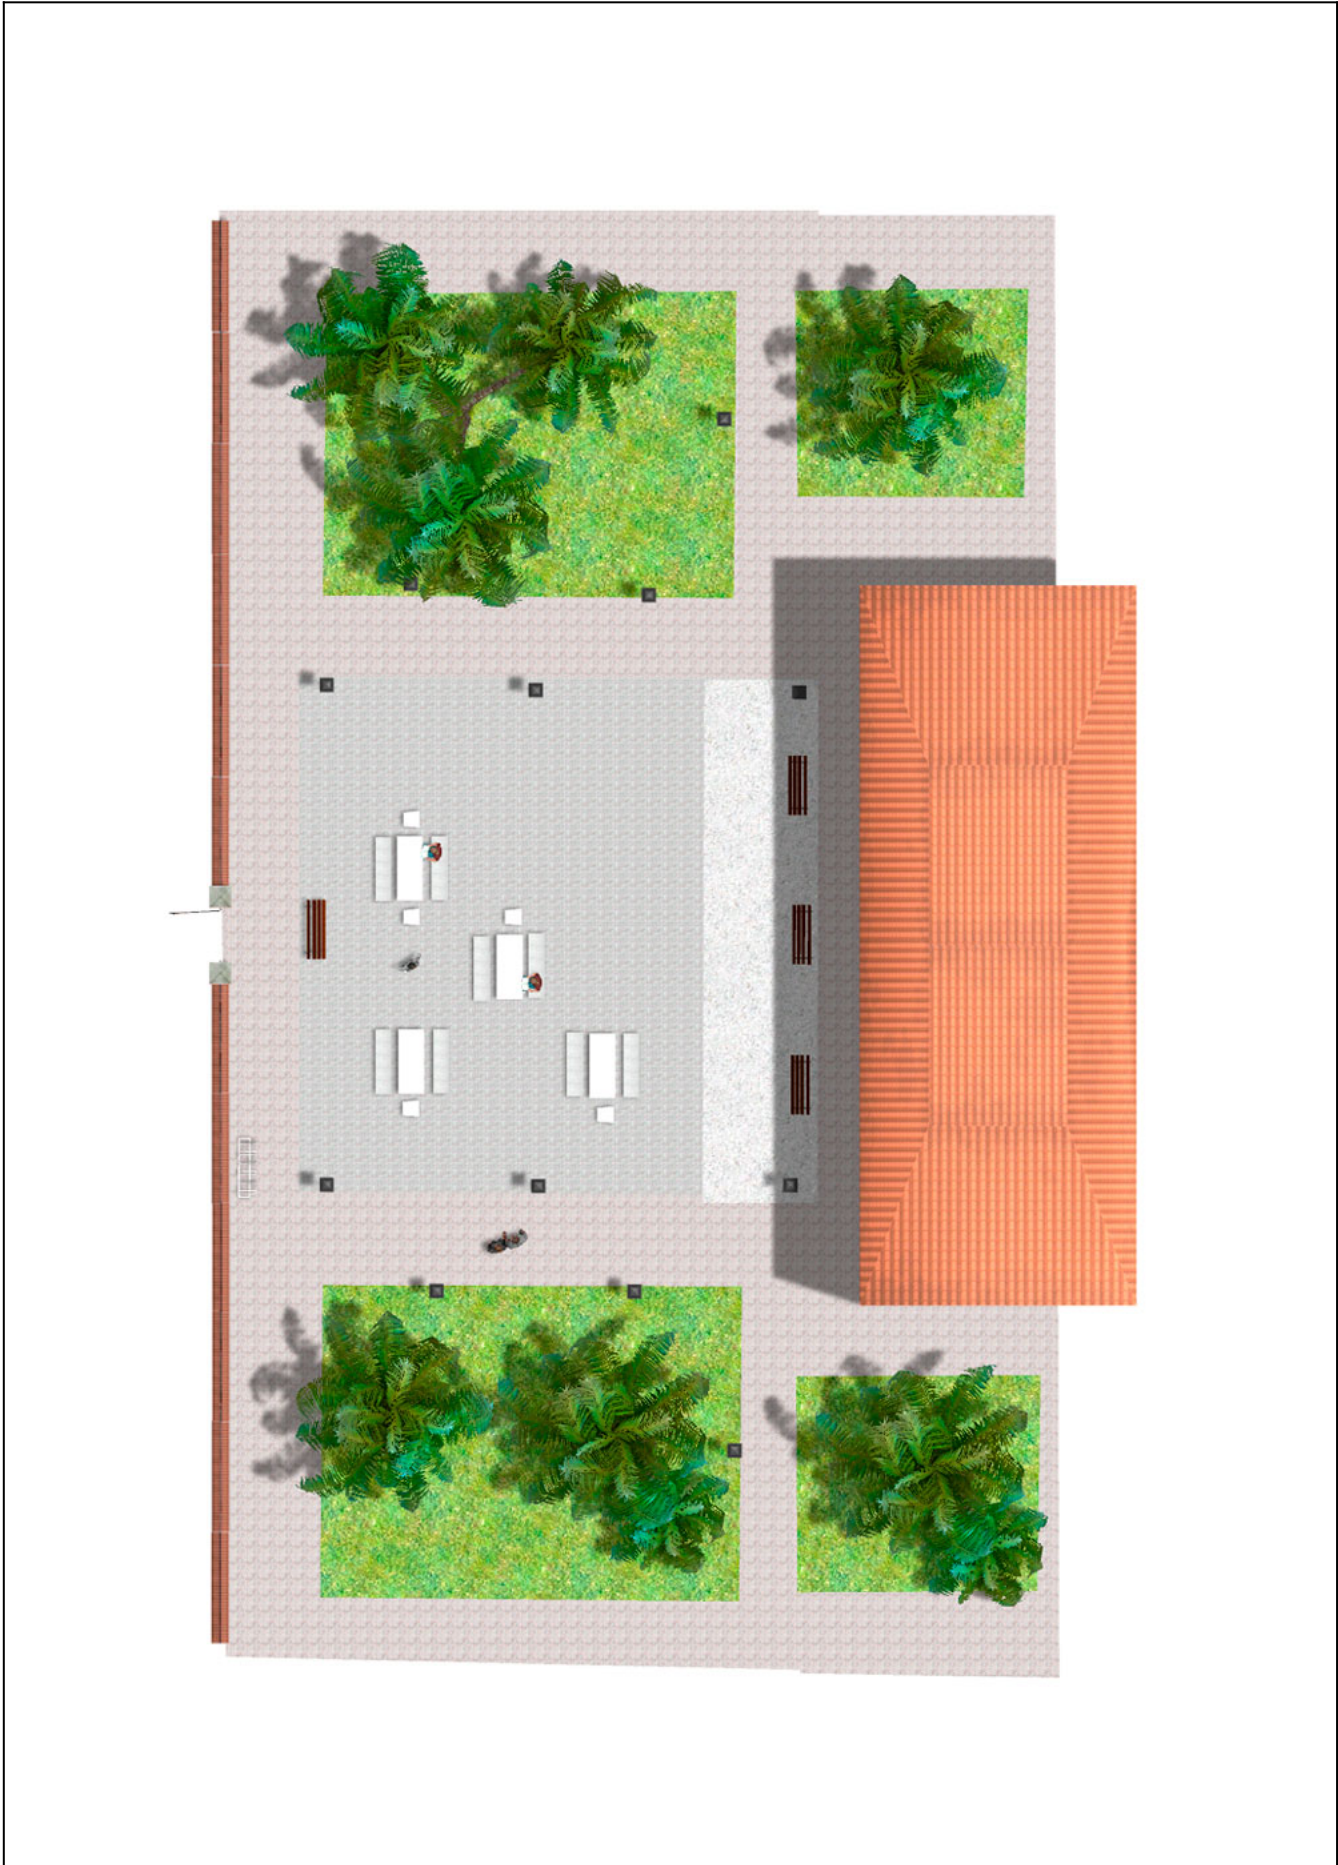

BENITO

-Street Lighting

Project

PROJ-030-2021

Surface: 195 m²

Email: info@benito.com

Telephone: +34 93 852 1000

BENITO

-Street Lighting

BENITO

-Street Lighting

BENITO

-Street Lighting

Product	Description
<p data-bbox="172 159 272 185">UM372M</p> 	<p data-bbox="368 159 1490 248">Kube KUBE designer Table , total dimensions (length x width x height) 2000 x 800 x 800 mm, made of smooth, granite-gray precast concrete. It rests on a prepared surface under its own weight.</p> <p data-bbox="368 275 595 302">Data Sheet UM372M</p>
<p data-bbox="180 427 264 454">UM372</p> 	<p data-bbox="368 427 1490 539">Kube KUBE designer Bench , total dimensions (length x height x depth) 2000 x 450 x 500 mm, made of rough, granite-gray precast concrete. It can be placed individually or in groups. It rests on a prepared surface under its own weight.</p> <p data-bbox="368 566 576 593">Data Sheet UM372</p>
<p data-bbox="172 696 272 723">UM372S</p> 	<p data-bbox="368 696 1474 808">Kube KUBE designer Bench , total dimensions (length x height x depth) 500 x 450 x 500 mm, made of rough, granite-gray precast concrete. It can be placed individually or in groups. It rests on a prepared surface under its own weight.</p> <p data-bbox="368 835 592 862">Data Sheet UM372S</p>