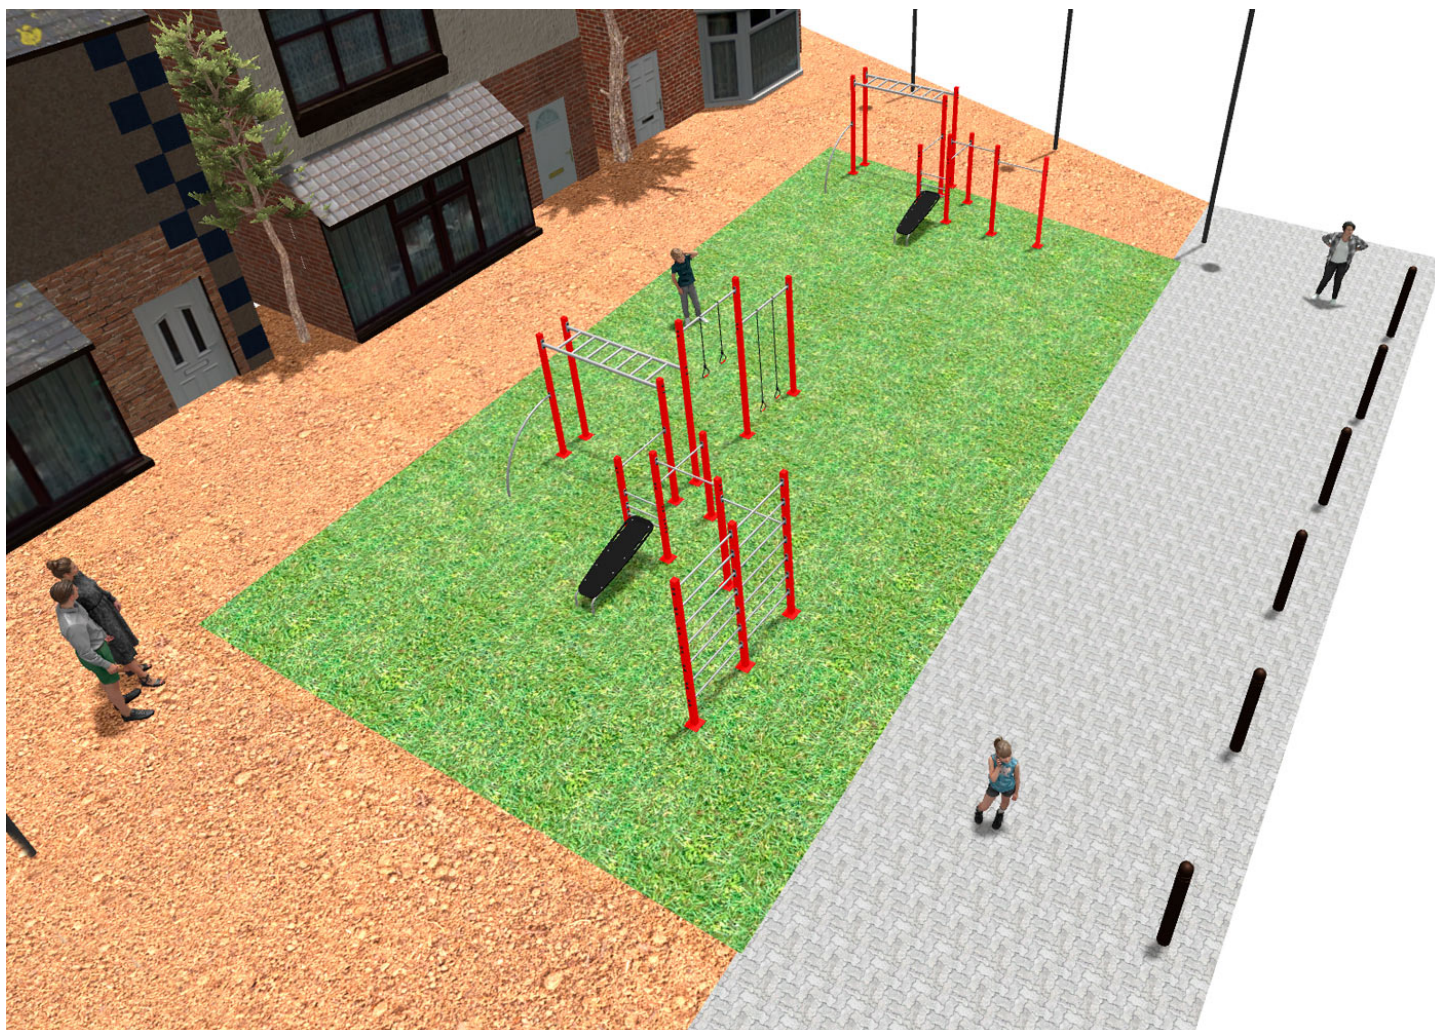

BENITO

-Playground Equipment

Project

PROJ-054-2018

Surface: 160 m²

Email: info@benito.com

Telephone: +34 93 852 1000

BENITO
-Playground Equipment

BENITO
-Playground Equipment

BENITO
-Playground Equipment

Product	Description
<p data-bbox="172 161 271 183">JCIR21H</p> 	<p data-bbox="367 161 555 183">Workfit Pro XXL</p> <p data-bbox="367 190 1455 273">BENITO designs and manufactures sports and leisure areas for exercising and enjoying the outdoors. Work-fit PRO is a professional product intended for people who want to do intensive exercise to strengthen their mind and body.</p> <p data-bbox="367 280 1471 331">Each model includes several elements to do different comprehensive exercises thus developing a good physical condition.</p> <p data-bbox="367 362 625 385">Data Sheet Certificate</p>
<p data-bbox="172 430 271 452">JCIR23H</p> 	<p data-bbox="367 430 523 452">Workfit Pro L</p> <p data-bbox="367 459 1465 510">BENITO designs and manufactures sports and leisure spaces for exercising and enjoying the outdoors without limitations.</p> <p data-bbox="367 517 1436 568">Work-fit PRO is a professional product aimed at people who want to perform intensive exercise to strengthen body and mind .</p> <p data-bbox="367 575 1465 627">Each of the designed models contains several elements to allow for diverse and complete exercises to develop complete physical fitness.</p> <p data-bbox="367 658 625 680">Data Sheet Certificate</p>