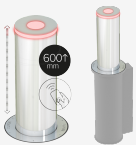

BENITO

-Site Furnishing

London (England)

In London, Goteborg benches and automatic telescopic bollards have been installed, enhancing functionality and urban design with innovative solutions for public spaces and greater safety in the city.

In London, **Goteborg benches** and **automatic telescopic bollards** have been installed, offering innovative solutions that improve both functionality and urban design. **The Goteborg benches**, made from treated tropical wood and coated with a triple layer of Lignus, provide a modern and durable aesthetic, suitable for any public space. This coating includes a fungicidal, insecticidal, and water-repellent protector, ensuring resistance to weather conditions.

Additionally, **Plaza automatic telescopic bollards** have been incorporated to facilitate access control in the city's parking areas. These bollards, made of AISI-304 stainless steel and equipped with red/green LED signaling, enable efficient traffic management and enhance security. Their remote control operation and metal mass detectors provide additional control for restricted areas.

These solutions not only improve security but also optimize the design of public spaces, making London a more functional and safer city.