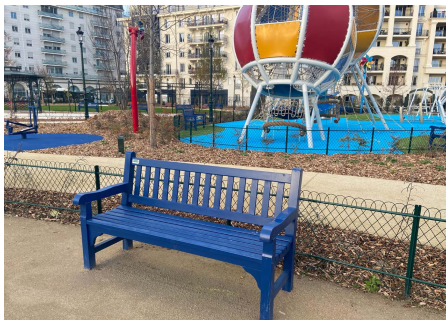

In London, Goteborg benches and automatic telescopic bollards have been installed, enhancing functionality and urban design with innovative solutions for public spaces and greater safety in the city.

London (England)

Blue-coloured robust benches in Nanterre, near Paris.

Nanterre (France)

BENITO

-Site Furnishing

London (England)

In London, Goteborg benches and automatic telescopic bollards have been installed, enhancing functionality and urban design with innovative solutions for public spaces and greater safety in the city.

Automatic Telescopic Ø220 x 600 mm
H6008

Goteborg
UM345

In London, **Goteborg benches** and **automatic telescopic bollards** have been installed, offering innovative solutions that improve both functionality and urban design. **The Goteborg benches**, made from treated tropical wood and coated with a triple layer of Lignus, provide a modern and durable aesthetic, suitable for any public space. This coating includes a fungicidal, insecticidal, and water-repellent protector, ensuring resistance to weather conditions.

Blue-coloured robust benches in Nanterre, near Paris.

Goteborg
UM345

Nanterre is a town with an important financial center as it houses part of the La Defense district, located in the northwest extension of the Champs Elysees in Paris. In one of its parks, BENITO has installed 33 units of the blue Goteborg bench.