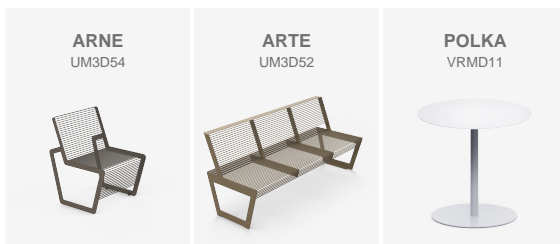

New green area project equipped with BENITO Design+ urban furniture elements. ARNE chairs, POLKA tables and ARTE benches create a modern, functional and welcoming environment.

---

**Vienna (Austria)**

# BENITO

## Vienna (Austria)

New green area project equipped with BENITO Design+ urban furniture elements. ARNE chairs, POLKA tables and ARTE benches create a modern, functional and welcoming environment.

The **BENITO Design+** line is a new collection created by **BENITO** with the aim of redesigning and enhancing public spaces by combining design, functionality, and comfort. On this occasion, a project has been carried out in a green area of **Austria**, where various urban furniture elements from the Design+ range have been installed. The **ARTE benches** in red with steel structures bring a vibrant and contemporary touch to the landscape, while the **ARNE chairs** and **POLKA tables** in white and cream tones create a pleasant *chill-out* area.