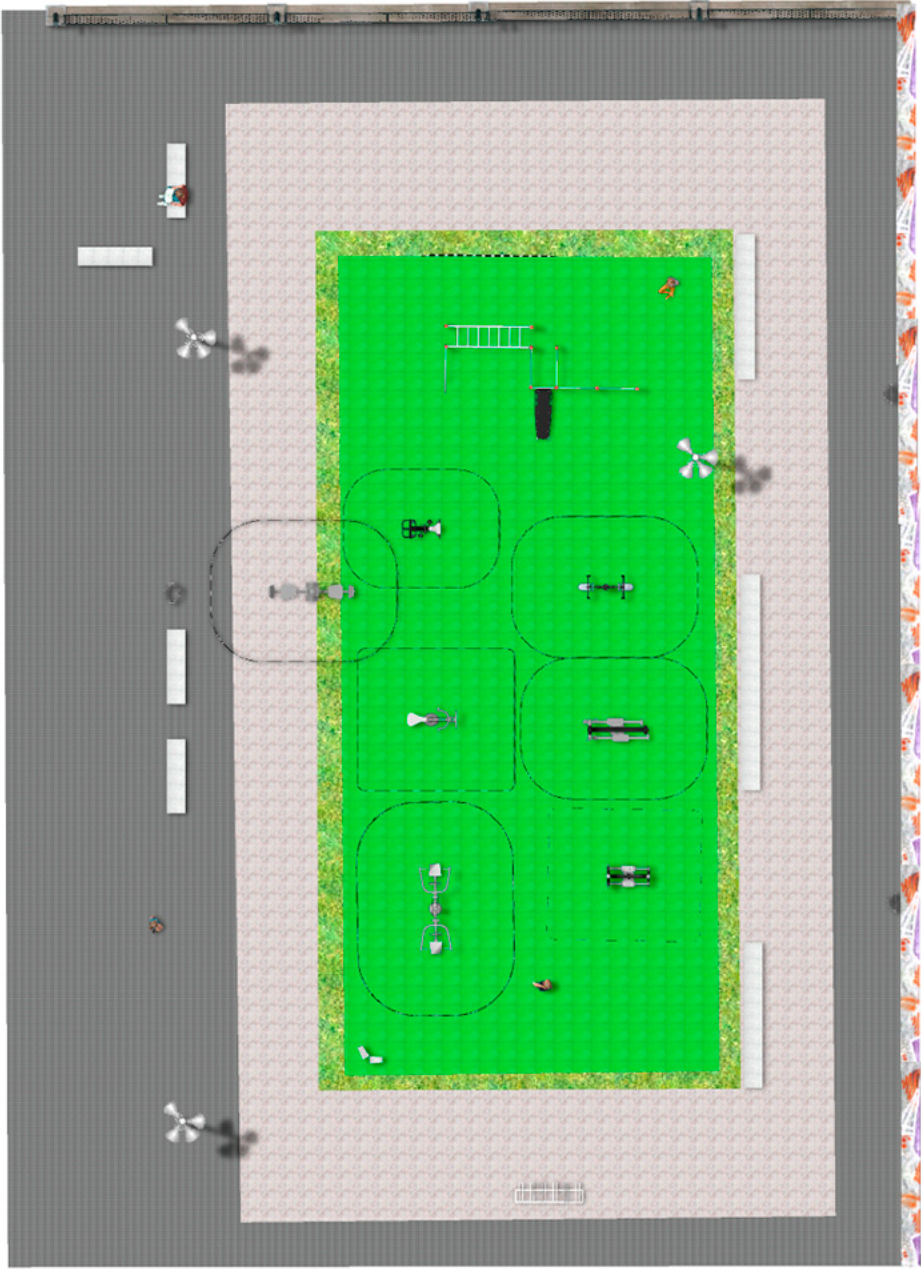

Project

PROJ-019-2018

Surface: 150 m²

Email: info@benito.com

Telephone: +34 93 852 1000

BENITO
-Playground Equipment

BENITO
-Playground Equipment

BENITO
-Playground Equipment