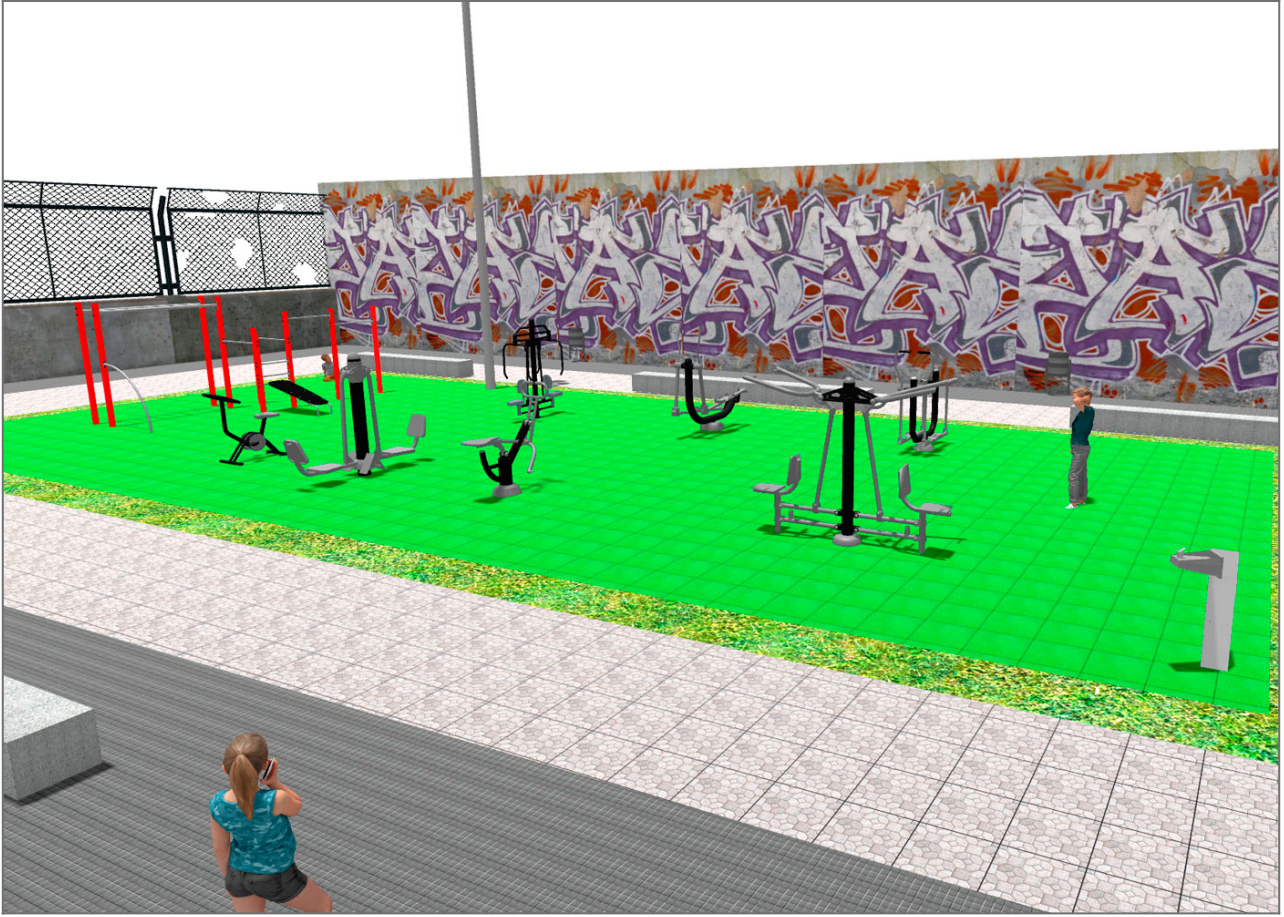

Product	Description
<p>JSA002N</p> 	<p>Extension The healthy elements manufactured by BENITO enable people to exercise in both public and private spaces, increasing their well-being and quality of life while boosting health and social relations. - Health functions: improving cardiovascular and respiratory functions, strengthening muscles and enhancing agility, flexibility and coordination of movements. - Social functions: creating leisure activities, promoting social integration and a more intensive recreational use of public spaces.</p> <p>Data Sheet Certificate</p>
<p>JSA003N</p> 	<p>Chest Press BENITO's healthy elements allow older people and adults to practice sports in both public and private spaces, allowing people to increase their well-being and quality of life, promoting health and social relationships. - Health functions, cardiovascular and respiratory improvement, muscle strengthening, agility, flexibility and coordination of movements. - Social functions , creation of leisure activities, promoting social integration, and greater recreational use of public spaces.</p> <p>Data Sheet Certificate</p>
<p>JSA006N</p> 	<p>Climber BENITO's healthy elements allow older people and adults to practice sports in both public and private spaces, allowing people to increase their well-being and quality of life, promoting health and social relationships. - Health functions , cardiovascular and respiratory improvement, muscle strengthening, agility, flexibility and coordination of movements. - Social functions , creation of leisure activities, promoting social integration, and greater recreational use of public spaces.</p> <p>Data Sheet Certificate</p>
<p>JSA010N</p> 	<p>Pull Down BENITO's healthy elements allow older people and adults to practice sports in both public and private spaces, allowing people to increase their well-being and quality of life, promoting health and social relationships. - Health functions , cardiovascular and respiratory improvement, muscle strengthening, agility, flexibility and coordination of movements. - Social functions , creation of leisure activities, promoting social integration, and greater recreational use of public spaces.</p> <p>Data Sheet Certificate</p>
<p>JSA014N</p> 	<p>Eliptic The healthy elements manufactured by BENITO enable people to exercise in both public and private spaces, increasing their well-being and quality of life while boosting health and social relations. - Health functions: improving cardiovascular and respiratory functions, strengthening muscles and enhancing agility, flexibility and coordination of movements. - Social functions: creating leisure activities, promoting social integration and a more intensive recreational use of public spaces.</p> <p>Data Sheet Certificate</p>
<p>JCIR23H</p> 	<p>Workfit Pro L BENITO designs and manufactures sports and leisure spaces for exercising and enjoying the outdoors without limitations. Work-fit PRO is a professional product aimed at people who want to perform intensive exercise to strengthen body and mind . Each of the designed models contains several elements to allow for diverse and complete exercises to develop complete physical fitness.</p> <p>Data Sheet Certificate</p>