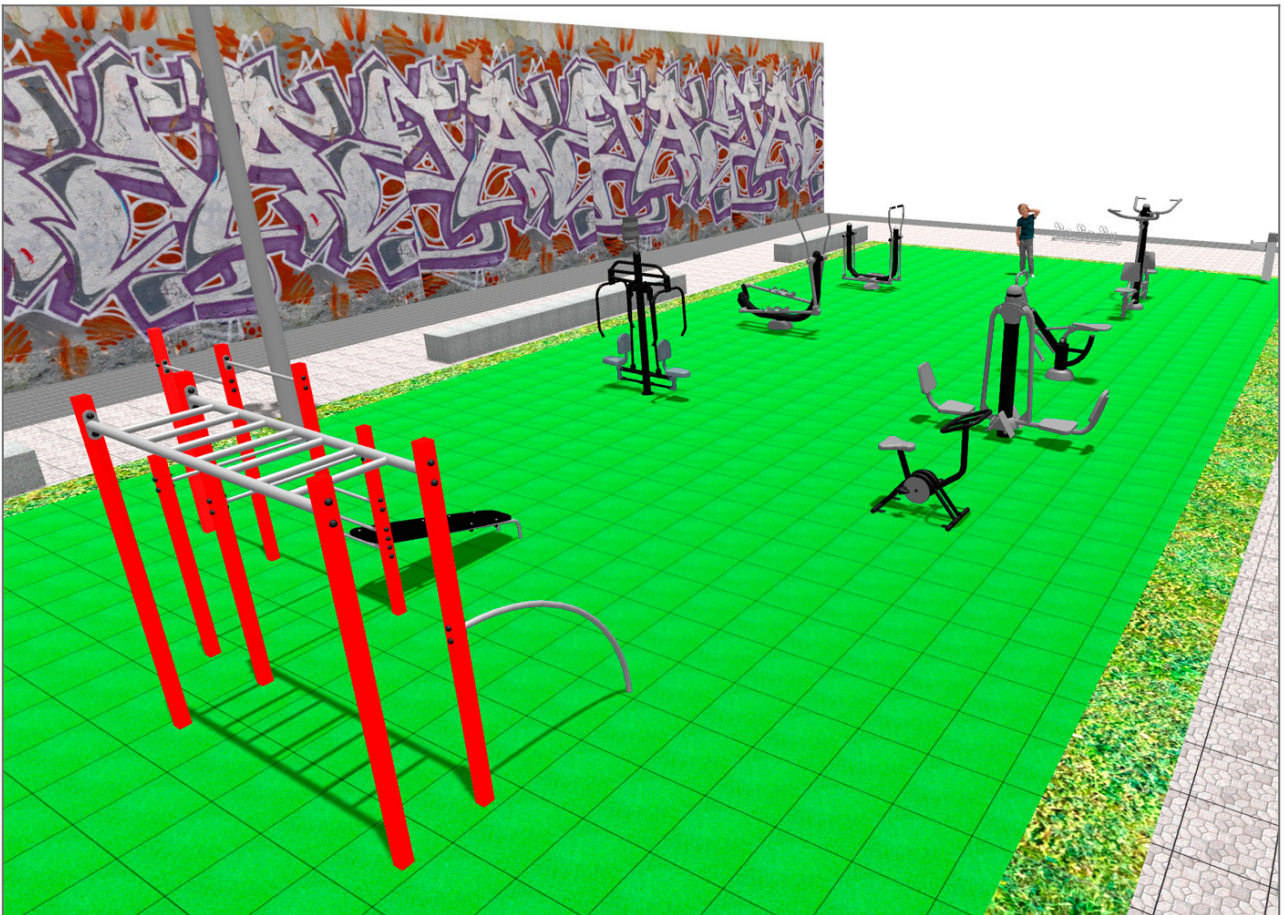

Product	Description
<p>JSA002N</p> 	<p>Extension The healthy elements manufactured by BENITO enable people to exercise in both public and private spaces, increasing their well-being and quality of life while boosting health and social relations. - Health functions: improving cardiovascular and respiratory functions, strengthening muscles and enhancing agility, flexibility and coordination of movements. - Social functions: creating leisure activities, promoting social integration and a more intensive recreational use of public spaces.</p> <p>Data Sheet Certificate</p>
<p>JSA003N</p> 	<p>Chest Press BENITO's healthy elements allow older people and adults to practice sports in both public and private spaces, allowing people to increase their well-being and quality of life, promoting health and social relationships. - Health functions, cardiovascular and respiratory improvement, muscle strengthening, agility, flexibility and coordination of movements. - Social functions , creation of leisure activities, promoting social integration, and greater recreational use of public spaces.</p> <p>Data Sheet Certificate</p>
<p>JSA006N</p> 	<p>Climber BENITO's healthy elements allow older people and adults to practice sports in both public and private spaces, allowing people to increase their well-being and quality of life, promoting health and social relationships. - Health functions , cardiovascular and respiratory improvement, muscle strengthening, agility, flexibility and coordination of movements. - Social functions , creation of leisure activities, promoting social integration, and greater recreational use of public spaces.</p> <p>Data Sheet Certificate</p>
<p>JSA010N</p> 	<p>Pull Down BENITO's healthy elements allow older people and adults to practice sports in both public and private spaces, allowing people to increase their well-being and quality of life, promoting health and social relationships. - Health functions , cardiovascular and respiratory improvement, muscle strengthening, agility, flexibility and coordination of movements. - Social functions , creation of leisure activities, promoting social integration, and greater recreational use of public spaces.</p> <p>Data Sheet Certificate</p>
<p>JSA014N</p> 	<p>Eliptic The healthy elements manufactured by BENITO enable people to exercise in both public and private spaces, increasing their well-being and quality of life while boosting health and social relations. - Health functions: improving cardiovascular and respiratory functions, strengthening muscles and enhancing agility, flexibility and coordination of movements. - Social functions: creating leisure activities, promoting social integration and a more intensive recreational use of public spaces.</p> <p>Data Sheet Certificate</p>
<p>JCIR23H</p> 	<p>Workfit Pro L BENITO designs and manufactures sports and leisure spaces for exercising and enjoying the outdoors without limitations. Work-fit PRO is a professional product aimed at people who want to perform intensive exercise to strengthen body and mind . Each of the designed models contains several elements to allow for diverse and complete exercises to develop complete physical fitness.</p> <p>Data Sheet Certificate</p>