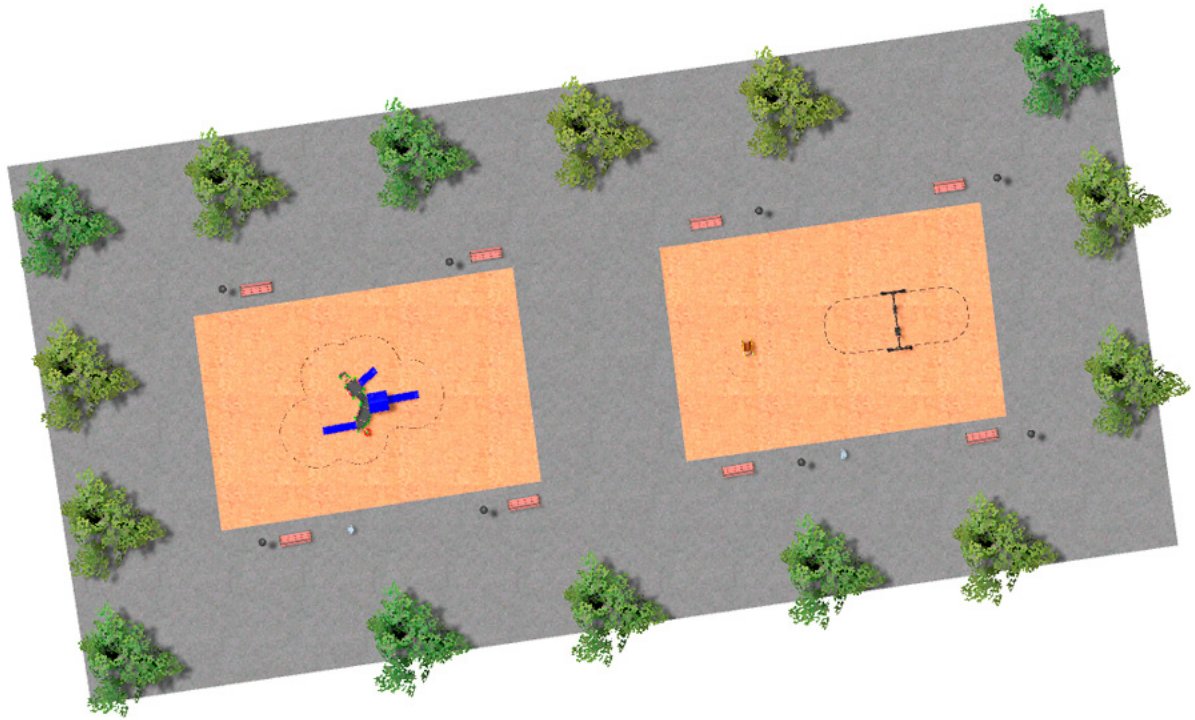

BENITO

–Playground Equipment

Project

PROJ-035-2018

Surface: 430 m²

Email: info@benito.com

Telephone: +34 93 852 1000

BENITO
-Playground Equipment

BENITO
-Playground Equipment

BENITO
-Playground Equipment

Product	Description
<p>JCF20</p> 	<p>Modus L The Modus collection includes large structures at a very competitive price. Made of powder painted metal posts and UV-resistant rotomoulding parts, which hardly deteriorate over time.</p> <p>Data Sheet JCF20 Certificate</p>
<p>JFS08</p> 	<p>Maia Fun and educative spring swing for children. Made of resistant materials according to the EN1176 standard.</p> <p>Data Sheet Certificate Certificate Conformity</p>
<p>JKSP11000</p> 	<p>Curvo Mixto Swings for children made of different materials such as wood and steel. Resistant to abrasion, corrosion and bad weather conditions.</p> <p>Data Sheet Certificate Certificate Conformity</p>