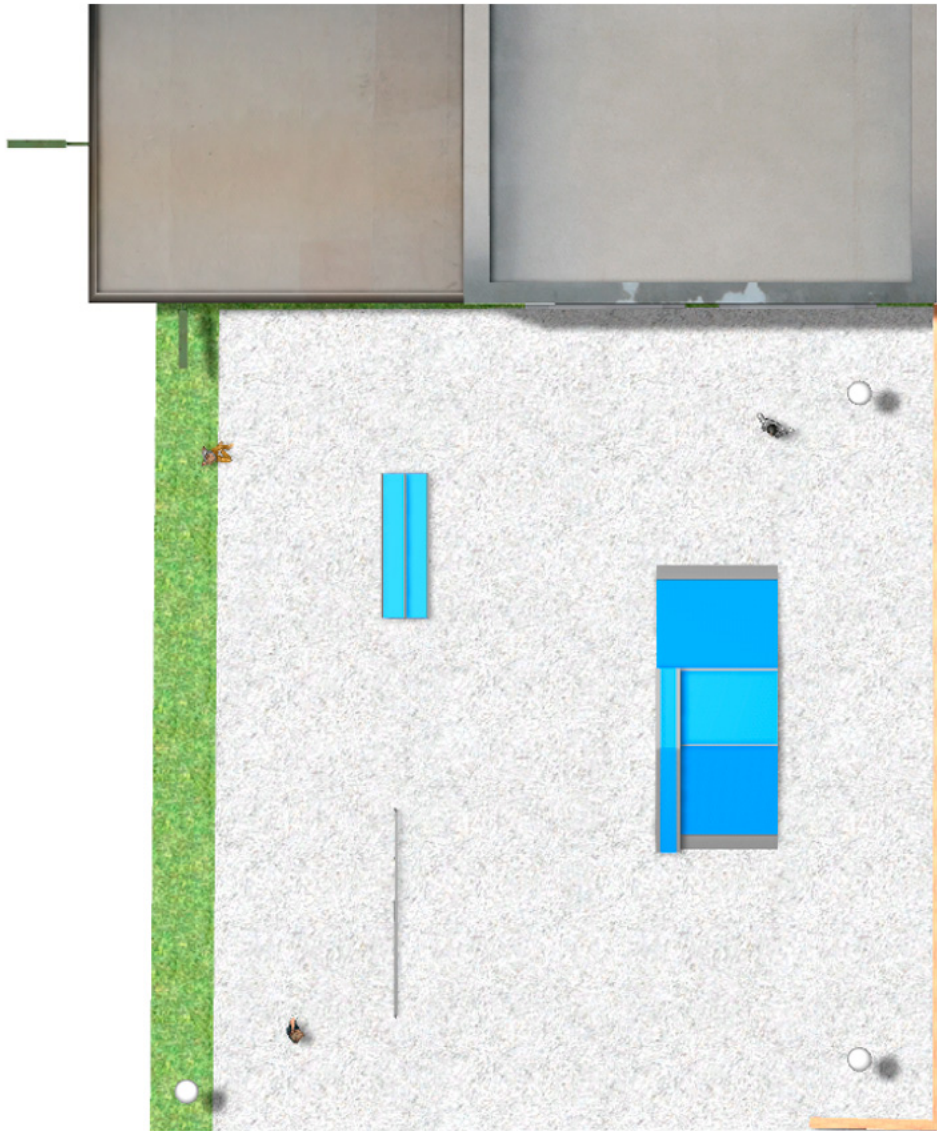

BENITO

–Playground Equipment

Project

PROJ-047-2018

Surface: 250 m²

Email: info@benito.com

Telephone: +34 93 852 1000

BENITO
-Playground Equipment

BENITO
-Playground Equipment

BENITO
-Playground Equipment

Product	Description
<p data-bbox="140 161 300 188">JSK9025-KBS</p> 	<p data-bbox="363 161 622 188">One side Curb Box 60</p> <p data-bbox="363 192 1497 300">The Skates elements are of modular construction that allows with the minimum effort the ability to modify the situation of the modules according to the criteria of each group of skaters. with minimum maintenance and 100% resistant to UVA rays, ice and impacts. Great adherence to the ground. The surface is not heated. Based on modular construction.</p> <p data-bbox="363 331 625 358">Data Sheet Certificate</p>
<p data-bbox="156 430 284 456">JSK1052-K</p> 	<p data-bbox="363 430 478 456">Trick Box</p> <p data-bbox="363 461 1497 568">The Skates elements are of modular construction that allows with the minimum effort the ability to modify the situation of the modules according to the criteria of each group of skaters. with minimum maintenance and 100% resistant to UVA rays, ice and impacts. Great adherence to the ground. The surface is not heated. Based on modular construction.</p> <p data-bbox="363 600 625 627">Data Sheet Certificate</p>
<p data-bbox="156 698 284 725">JSK1048-C</p> 	<p data-bbox="363 698 440 725">Rail C</p> <p data-bbox="363 730 1497 837">The Skates elements are of modular construction that allows with the minimum effort the ability to modify the situation of the modules according to the criteria of each group of skaters. with minimum maintenance and 100% resistant to UVA rays, ice and impacts. Great adherence to the ground. The surface is not heated. Based on modular construction.</p> <p data-bbox="363 869 625 896">Data Sheet Certificate</p>