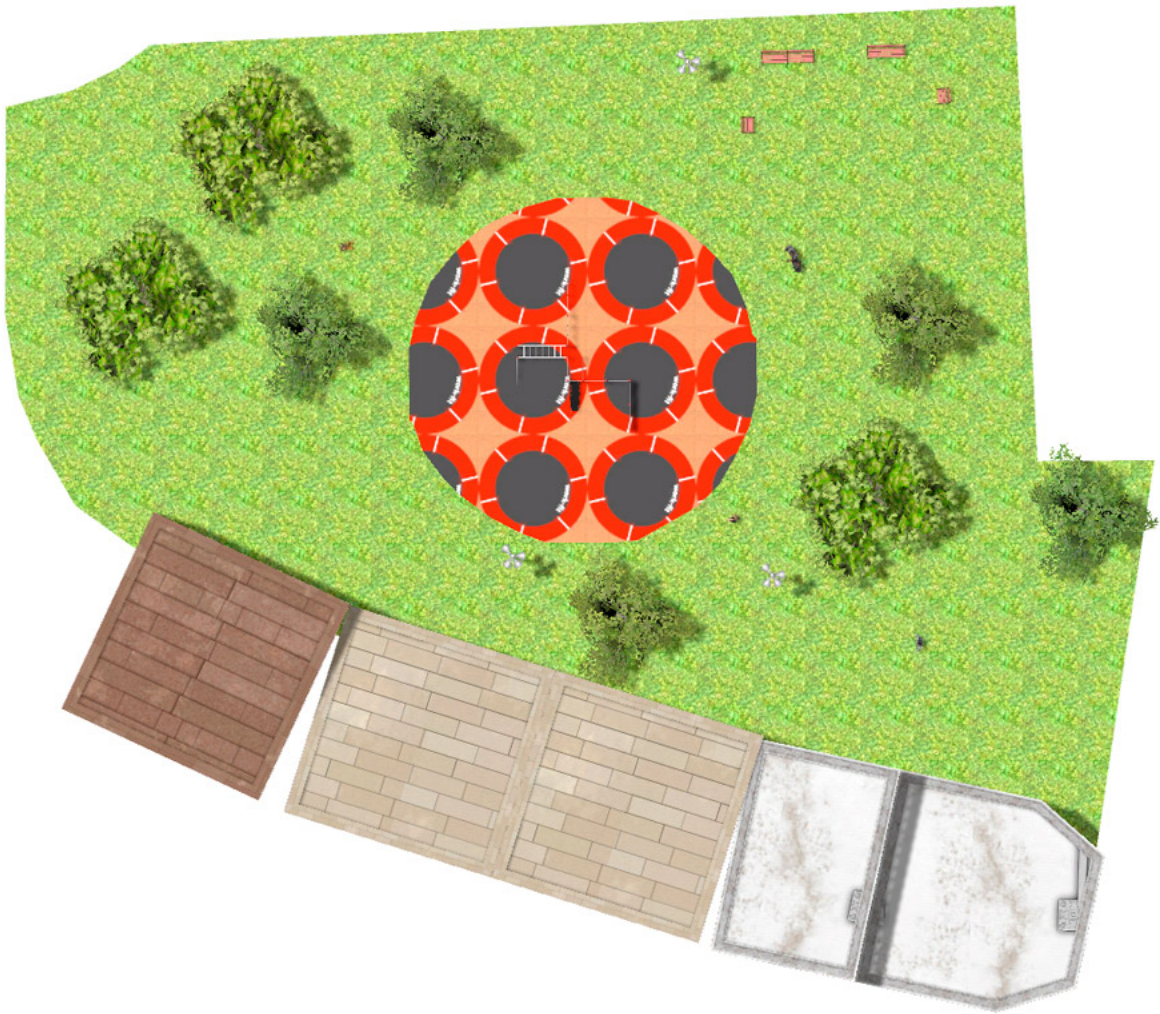

BENITO

-Playground Equipment

Project

PROJ-062-2018

Surface: 255 m²

Email: info@benito.com

Telephone: +34 93 852 1000

BENITO
-Playground Equipment

BENITO

-Playground Equipment

BENITO

-Playground Equipment

Product	Description
<p data-bbox="172 159 272 185">JCIR21H</p> 	<p data-bbox="368 159 555 185">Workfit Pro XXL</p> <p data-bbox="368 190 1453 275">BENITO designs and manufactures sports and leisure areas for exercising and enjoying the outdoors. Work-fit PRO is a professional product intended for people who want to do intensive exercise to strengthen their mind and body.</p> <p data-bbox="368 280 1469 333">Each model includes several elements to do different comprehensive exercises thus developing a good physical condition.</p> <p data-bbox="368 360 627 387">Data Sheet Certificate</p>