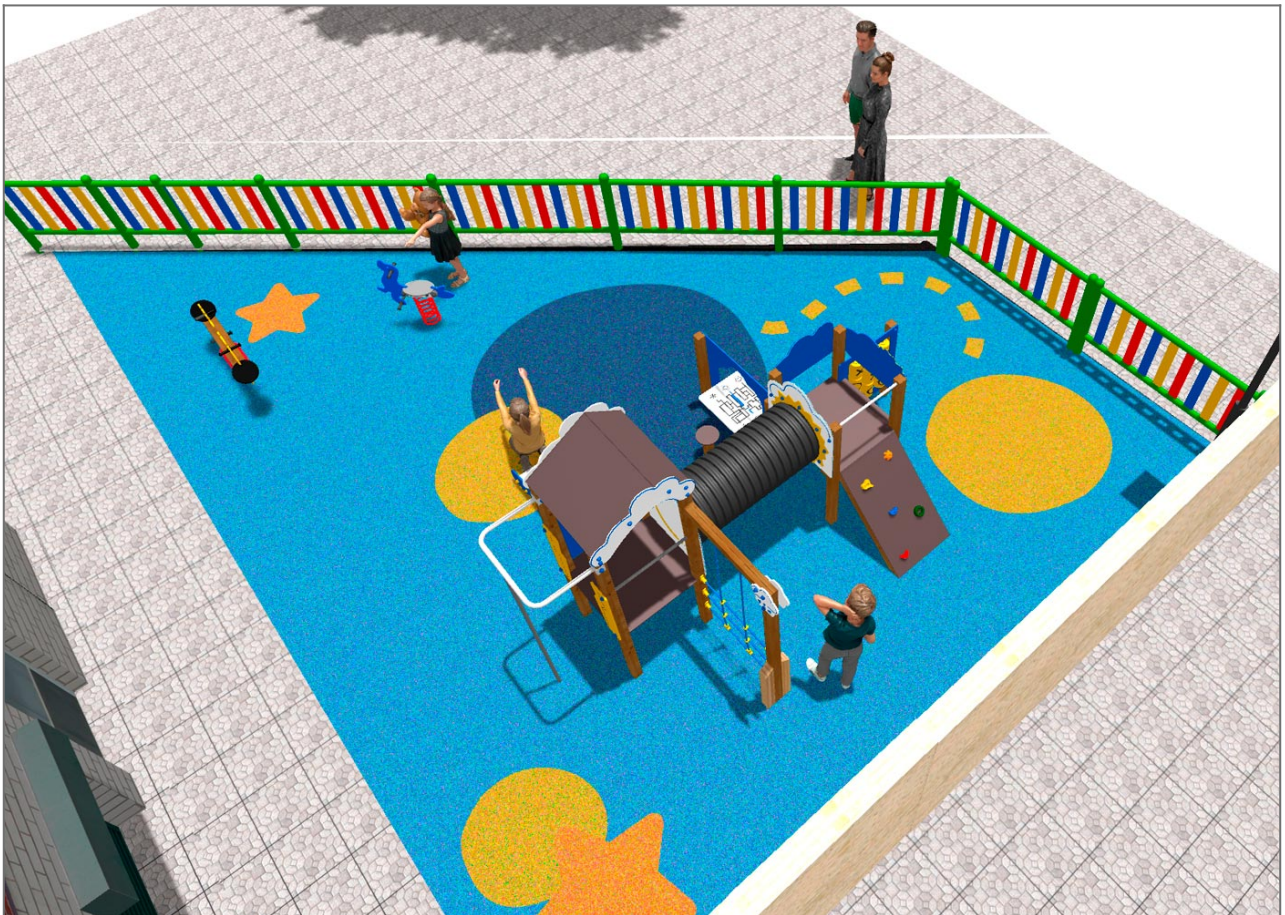

Project

PROJ-064-2021

Surface: 30 m²

Email: info@benito.com

Telephone: +34 93 852 1000

BENITO
-Playground Equipment

BENITO
-Playground Equipment

BENITO
-Playground Equipment

Product	Description
<p>JFS105</p> 	<p>Kangaroo Fun and educative spring swing for children. Made of resistant materials according to the EN1176 standard.</p> <p>Data Sheet Certificate Certificate Conformity</p>
<p>JFS14</p> 	<p>Gus Fun and educative see-saws for children. Made of resistant materials according to the EN1176 standard.</p> <p>Data Sheet JFS14 Certificate</p>
<p>JEDU07</p> 	<p>Rayo The EDUCA collection for little ones: play and learn. Begin to familiarise themselves with the weather: rain, sun, clouds... Very clear concepts for an adult but a very interesting discovery for little ones.</p> <p>Data Sheet Certificate</p>