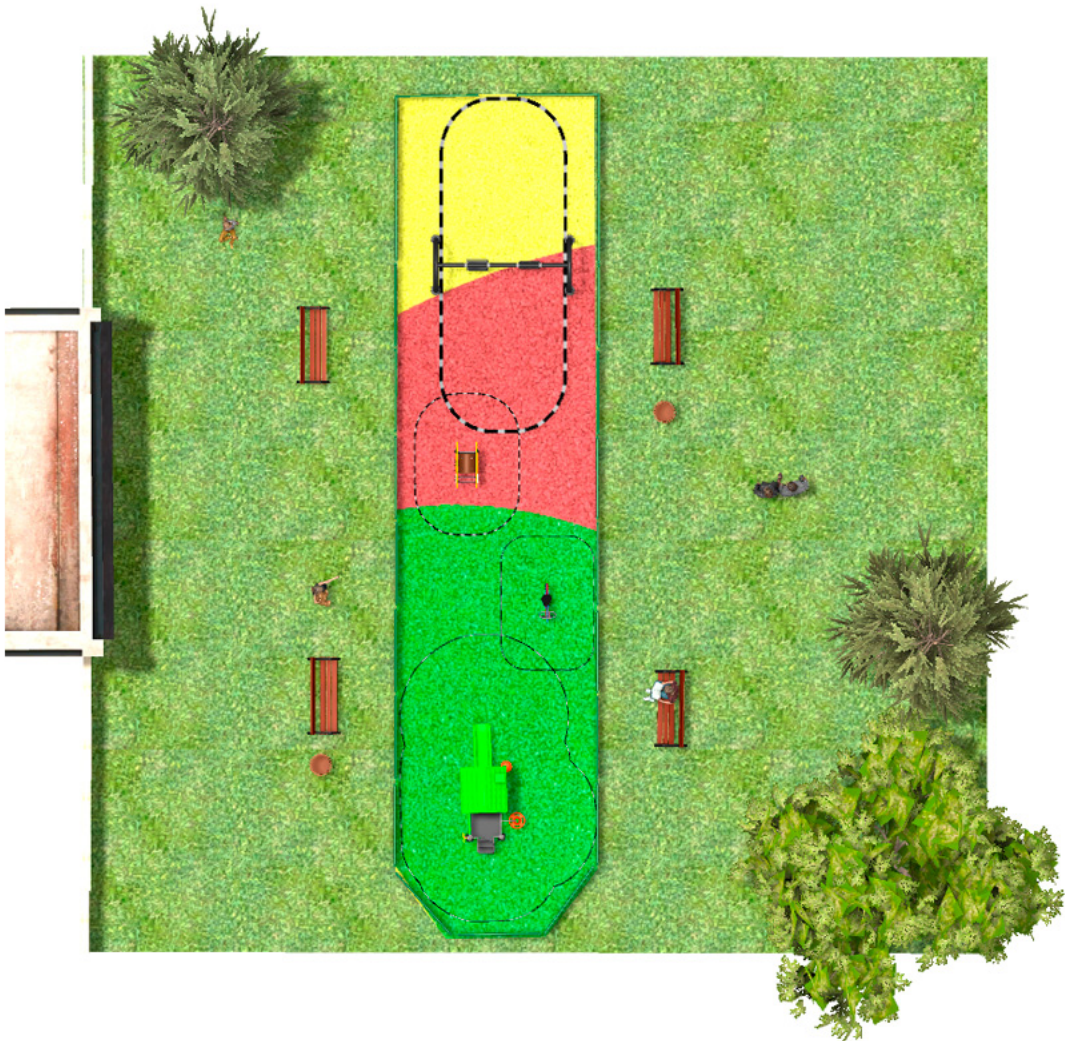

## Project

PROJ-087-2018

Surface: 95 m<sup>2</sup>

Email: [info@benito.com](mailto:info@benito.com)

Telephone: +34 93 852 1000

**BENITO**  
-Playground Equipment

**BENITO**  
-Playground Equipment

**BENITO**  
-Playground Equipment

Product	Description
<p>JKSP11000</p> 	<p><b>Curvo Mixto</b> Swings for children made of different materials such as wood and steel. Resistant to abrasion, corrosion and bad weather conditions.</p> <p><a href="#">Data Sheet</a> <a href="#">Certificate</a> <a href="#">Certificate Conformity</a></p>
<p>JFS08</p> 	<p><b>Maia</b> Fun and educative spring swing for children. Made of resistant materials according to the EN1176 standard.</p> <p><a href="#">Data Sheet</a> <a href="#">Certificate</a> <a href="#">Certificate Conformity</a></p>
<p>JFS104</p> 	<p><b>Vespa</b> Fun and educative spring swing for children. Made of resistant materials according to the EN1176 standard.</p> <p><a href="#">Data Sheet</a> <a href="#">Certificate</a> <a href="#">Certificate Conformity</a></p>
<p>JCF18</p> 	<p><b>Modus S</b> The Modus collection includes <b>large structures at a very competitive price</b>. Made of powder painted metal posts and UV-resistant rotomoulding parts, which hardly deteriorate over time.</p> <p><a href="#">Data Sheet</a> <a href="#">Certificate</a></p>