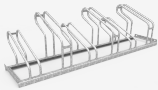

A secure, customised bicycle rack in a car park in Valladolid city centre

Valladolid

BENITO street furniture in the new retail park Los Patios de Azahara in Córdoba.

Córdoba (Spain)

A secure, customised bicycle rack in a car park in Valladolid city centre

ARVELO
VBF06

BIKI
VBE01

The Valladolid city council has relied on BENITO's know-how to install a secure parking facility for bicycles in the underground car park in the main square.

The result is a transparent box operated through a mobile application, also developed by BENITO..

BENITO

info@benito.com
tel. 93 852 1000

BENITO street furniture in the new retail park Los Patios de Azahara in Córdoba.

The new retail park Los Patios de Azahara in Córdoba now has **BENITO street furniture**, more precisely Ela Mad benches and Lisa chairs. These models stand out for their minimalist and architectural design, and are made of precast textured granite grey concrete.

It also has Eterna bins made of 4mm thick high density polyethylene, textured forge black finish. This product is resistant to UV rays, chemical agents and impacts, and includes a stainless steel cigarette stubber. Finally, Arvelo bike racks and Husky fountains with two taps, one of which is adapted for dogs, have been installed.