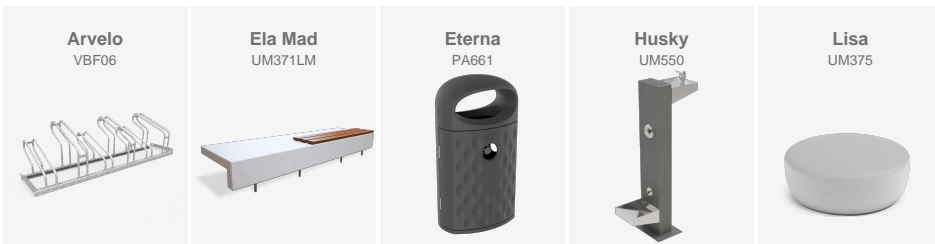

ARVELO
VBF06

BIKI
VBE01

The Valladolid city council has relied on BENITO's know-how to install a secure parking facility for bicycles in the underground car park in the main square.

The result is a transparent box operated through a mobile application, also developed by BENITO..

BENITO

info@benito.com
tel. 93 852 1000

BENITO street furniture in the new retail park Los Patios de Azahara in Córdoba.

The new retail park Los Patios de Azahara in Córdoba now has **BENITO street furniture**, more precisely Ela Mad benches and Lisa chairs. These models stand out for their minimalist and architectural design, and are made of precast textured granite grey concrete.

It also has Eterna bins made of 4mm thick high density polyethylene, textured forge black finish. This product is resistant to UV rays, chemical agents and impacts, and includes a stainless steel cigarette stubber. Finally, Arvelo bike racks and Husky fountains with two taps, one of which is adapted for dogs, have been installed.