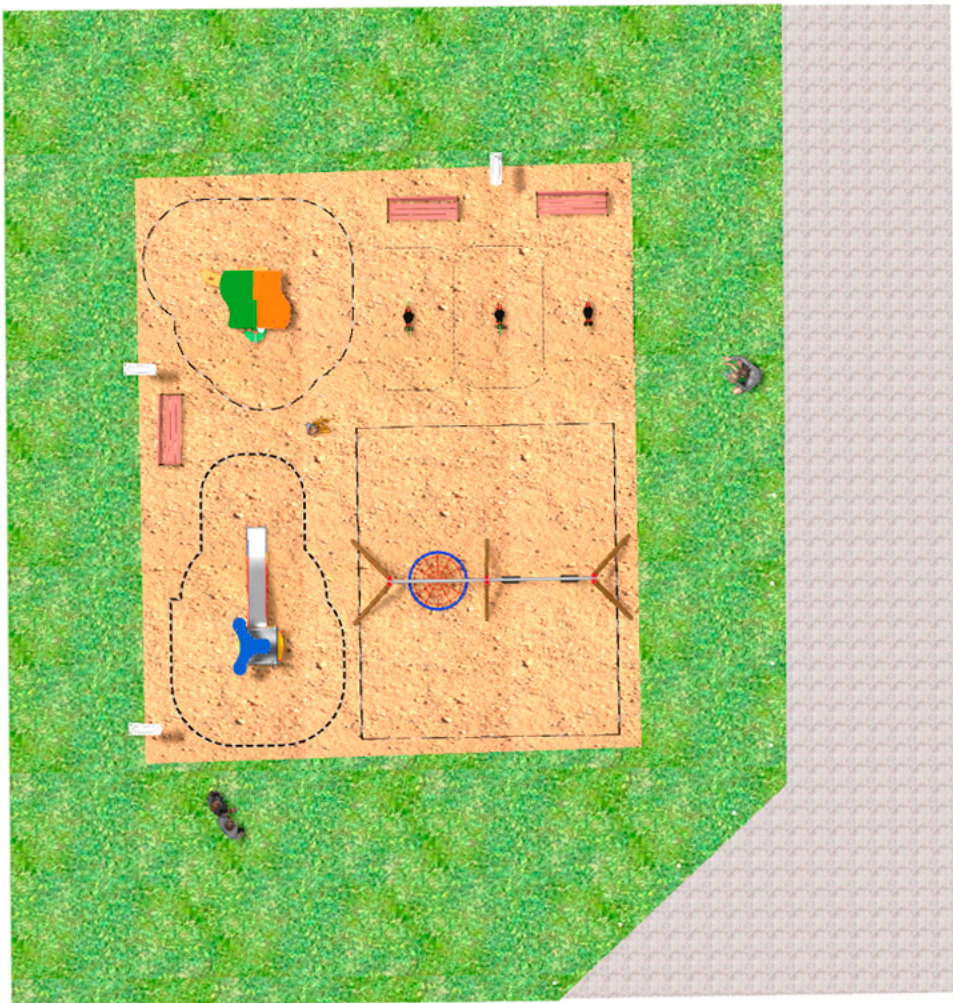

Project

PROJ-025-2018

Surface: 115 m²

Email: info@benito.com

Telephone: +34 93 852 1000

BENITO
-Playground Equipment

BENITO
-Playground Equipment

Product	Description
<p>JK001B</p> 	<p>Klasik 1 If you like wooden elements, the KLASIK collection is made for you. Playability, great challenges and colours for all.</p> <p>Data Sheet Certificate</p>
<p>JFS103</p> 	<p>Donkey Fun and educative spring swing for children. Made of resistant materials according to the EN1176 standard.</p> <p>Data Sheet Certificate Certificate Conformity</p>
<p>JL2320010</p> 	<p>Combo 6 Swings for children made of different materials such as wood and steel. Resistant to abrasion, corrosion and bad weather conditions.</p> <p>Data Sheet Certificate Certificate Conformity</p>
<p>JCA01D</p> 	<p>Wiki To hide, gather, play... A little house with windows and tables is always a good option so that the little ones can have fun.</p> <p>Data Sheet Certificate</p>