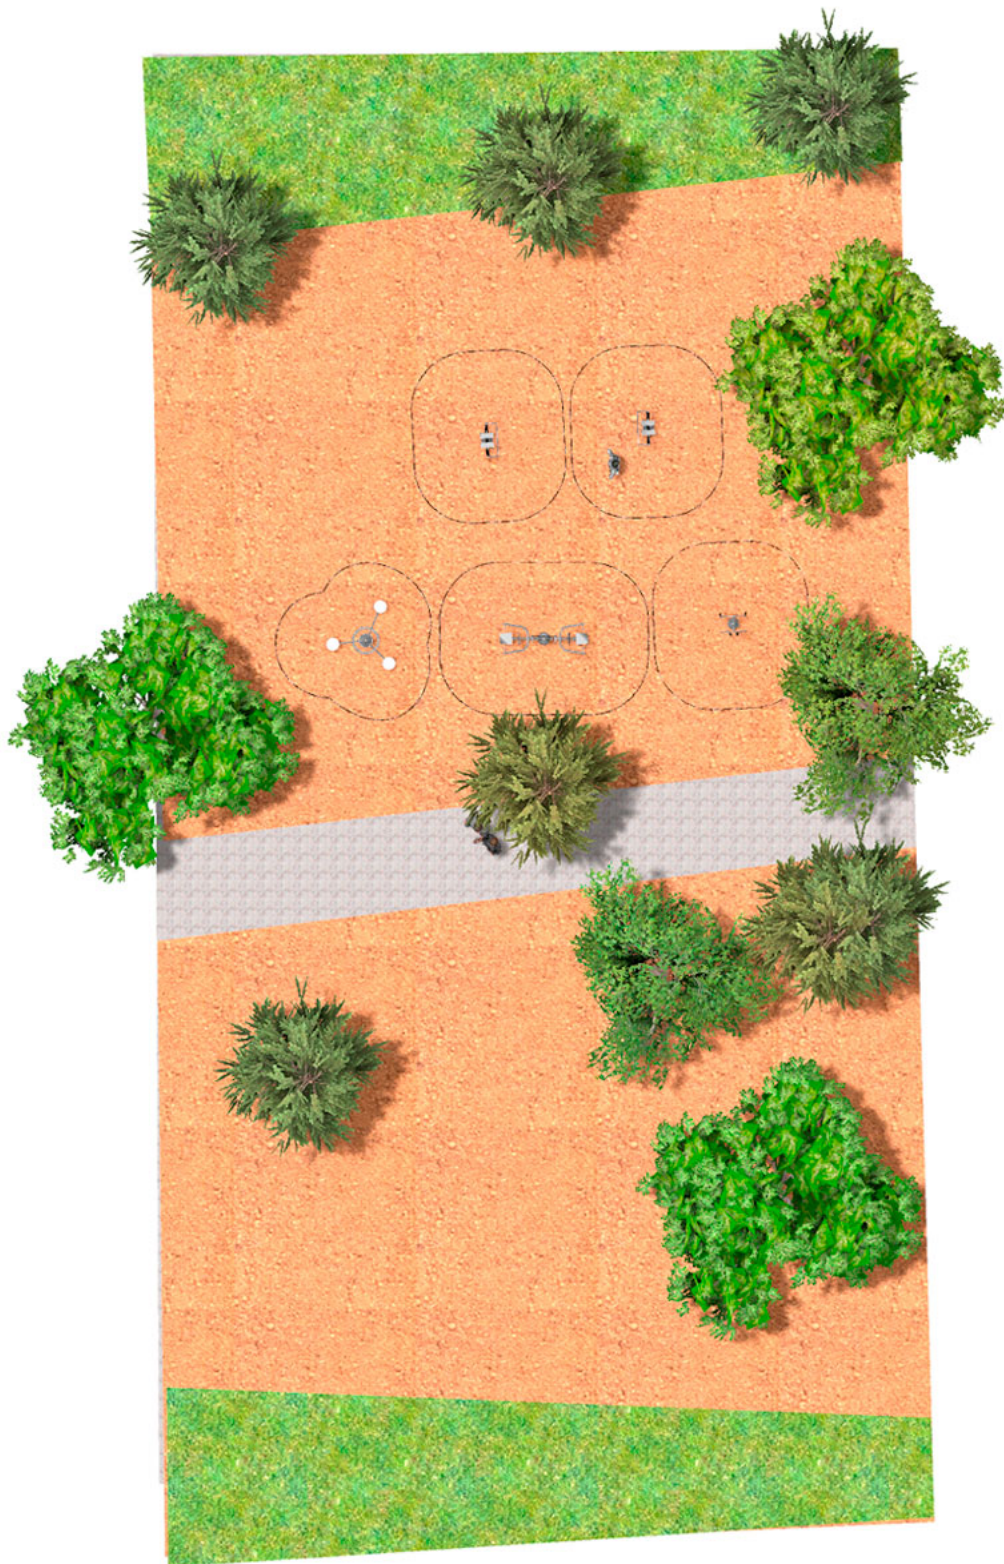

BENITO

-Playground Equipment

Project

PROJ-034-2021

Surface: 385 m²

Email: info@benito.com

Telephone: +34 93 852 1000

BENITO
-Playground Equipment