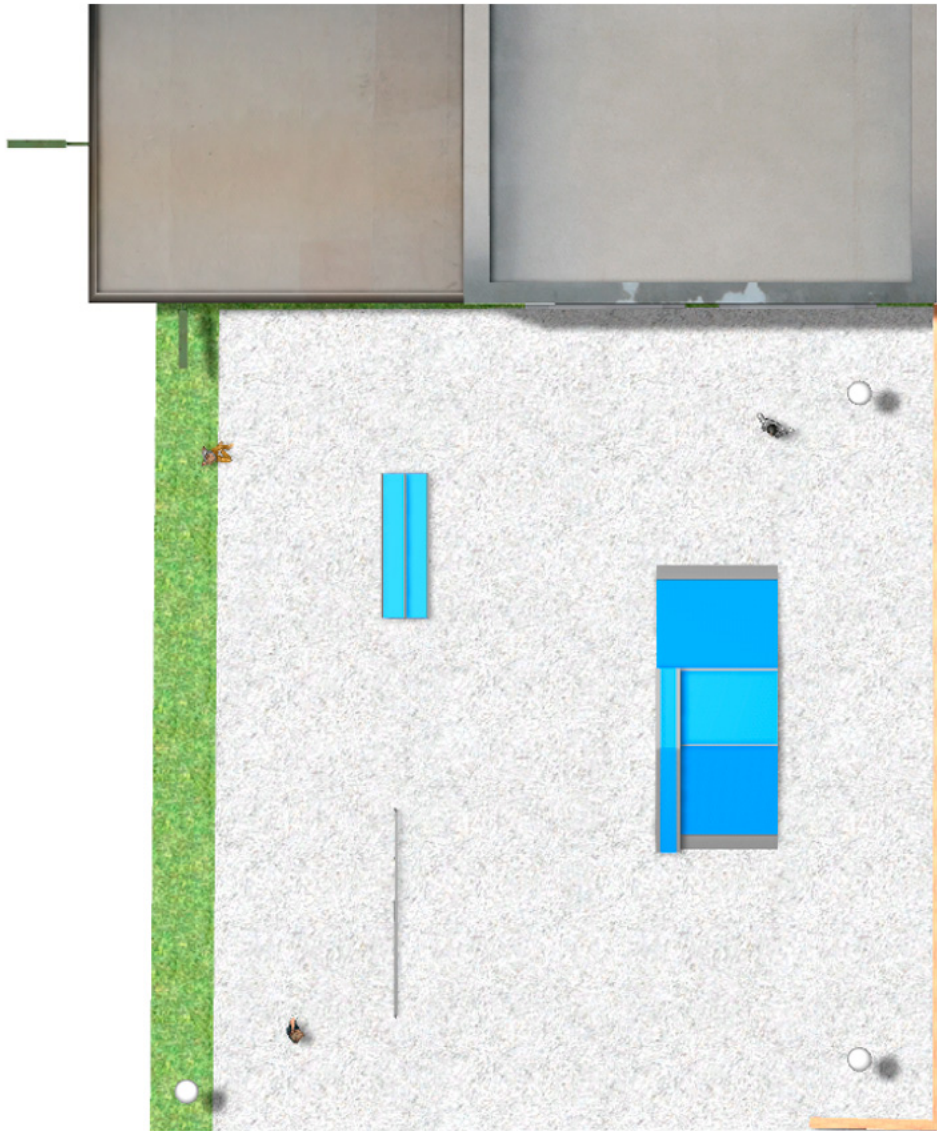

## Project

PROJ-047-2018

Surface: 250 m<sup>2</sup>

Email: [info@benito.com](mailto:info@benito.com)

Telephone: +34 93 852 1000

**BENITO**  
-Playground Equipment

**BENITO**  
-Playground Equipment

**BENITO**  
-Playground Equipment

Product	Description
<p data-bbox="140 159 300 185">JSK9025-KBS</p> 	<p data-bbox="363 159 624 185"><b>One side Curb Box 60</b></p> <p data-bbox="363 190 1497 302">The Skates elements are of modular construction that allows with the minimum effort the ability to modify the situation of the modules according to the criteria of each group of skaters. with minimum maintenance and 100% resistant to UVA rays, ice and impacts. Great adherence to the ground. The surface is not heated. Based on modular construction.</p> <p data-bbox="363 331 627 358"><a href="#">Data Sheet</a> <a href="#">Certificate</a></p>
<p data-bbox="156 427 284 454">JSK1052-K</p> 	<p data-bbox="363 427 480 454"><b>Trick Box</b></p> <p data-bbox="363 459 1497 571">The Skates elements are of modular construction that allows with the minimum effort the ability to modify the situation of the modules according to the criteria of each group of skaters. with minimum maintenance and 100% resistant to UVA rays, ice and impacts. Great adherence to the ground. The surface is not heated. Based on modular construction.</p> <p data-bbox="363 600 627 627"><a href="#">Data Sheet</a> <a href="#">Certificate</a></p>
<p data-bbox="156 696 284 723">JSK1048-C</p> 	<p data-bbox="363 696 440 723"><b>Rail C</b></p> <p data-bbox="363 728 1497 840">The Skates elements are of modular construction that allows with the minimum effort the ability to modify the situation of the modules according to the criteria of each group of skaters. with minimum maintenance and 100% resistant to UVA rays, ice and impacts. Great adherence to the ground. The surface is not heated. Based on modular construction.</p> <p data-bbox="363 869 627 896"><a href="#">Data Sheet</a> <a href="#">Certificate</a></p>