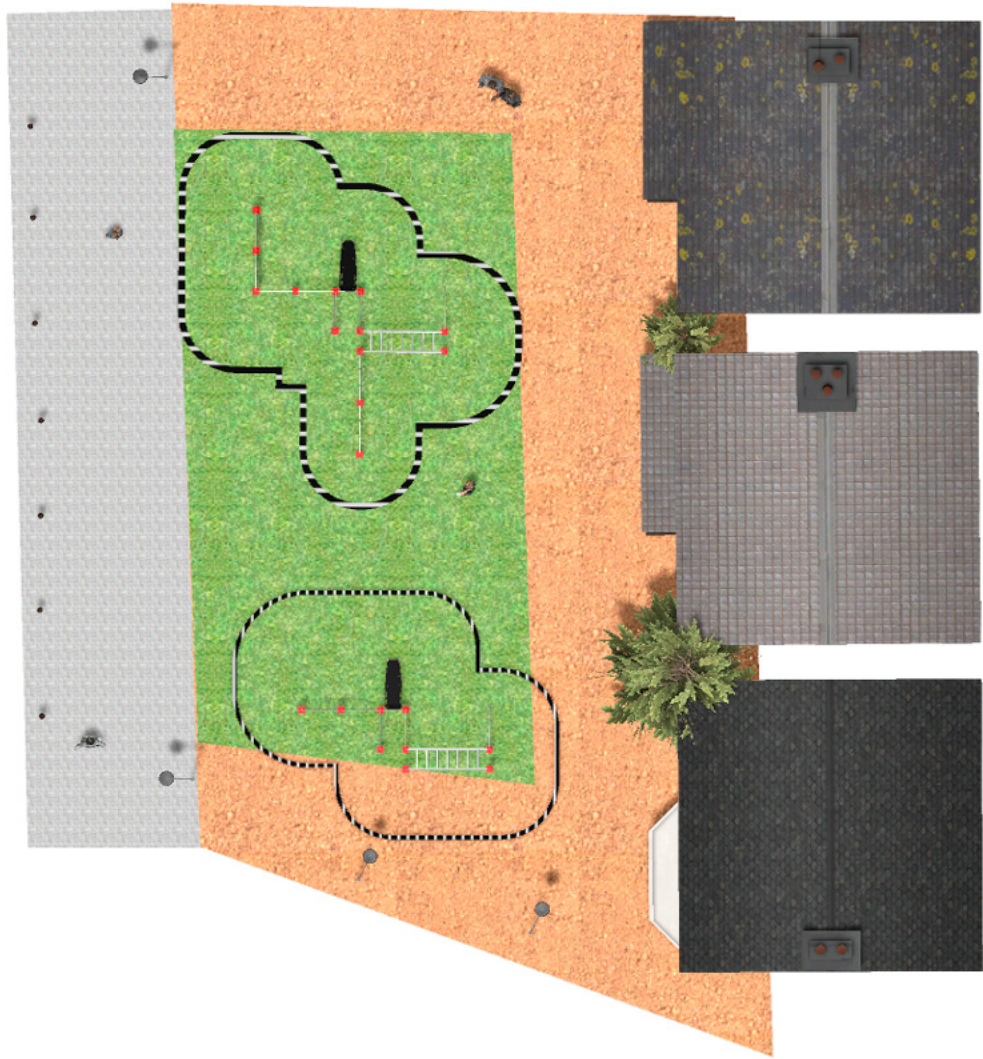

BENITO

-Playground Equipment

Project

PROJ-054-2018

Surface: 160 m²

Email: info@benito.com

Telephone: +34 93 852 1000

BENITO
-Playground Equipment

BENITO
-Playground Equipment

BENITO
-Playground Equipment

Product	Description
<p data-bbox="172 161 271 183">JCIR21H</p> 	<p data-bbox="367 161 555 183">Workfit Pro XXL</p> <p data-bbox="367 190 1455 273">BENITO designs and manufactures sports and leisure areas for exercising and enjoying the outdoors. Work-fit PRO is a professional product intended for people who want to do intensive exercise to strengthen their mind and body.</p> <p data-bbox="367 280 1471 331">Each model includes several elements to do different comprehensive exercises thus developing a good physical condition.</p> <p data-bbox="367 362 625 385">Data Sheet Certificate</p>
<p data-bbox="172 430 271 452">JCIR23H</p> 	<p data-bbox="367 430 523 452">Workfit Pro L</p> <p data-bbox="367 459 1465 519">BENITO designs and manufactures sports and leisure spaces for exercising and enjoying the outdoors without limitations.</p> <p data-bbox="367 526 1439 577">Work-fit PRO is a professional product aimed at people who want to perform intensive exercise to strengthen body and mind .</p> <p data-bbox="367 584 1465 636">Each of the designed models contains several elements to allow for diverse and complete exercises to develop complete physical fitness.</p> <p data-bbox="367 667 625 689">Data Sheet Certificate</p>