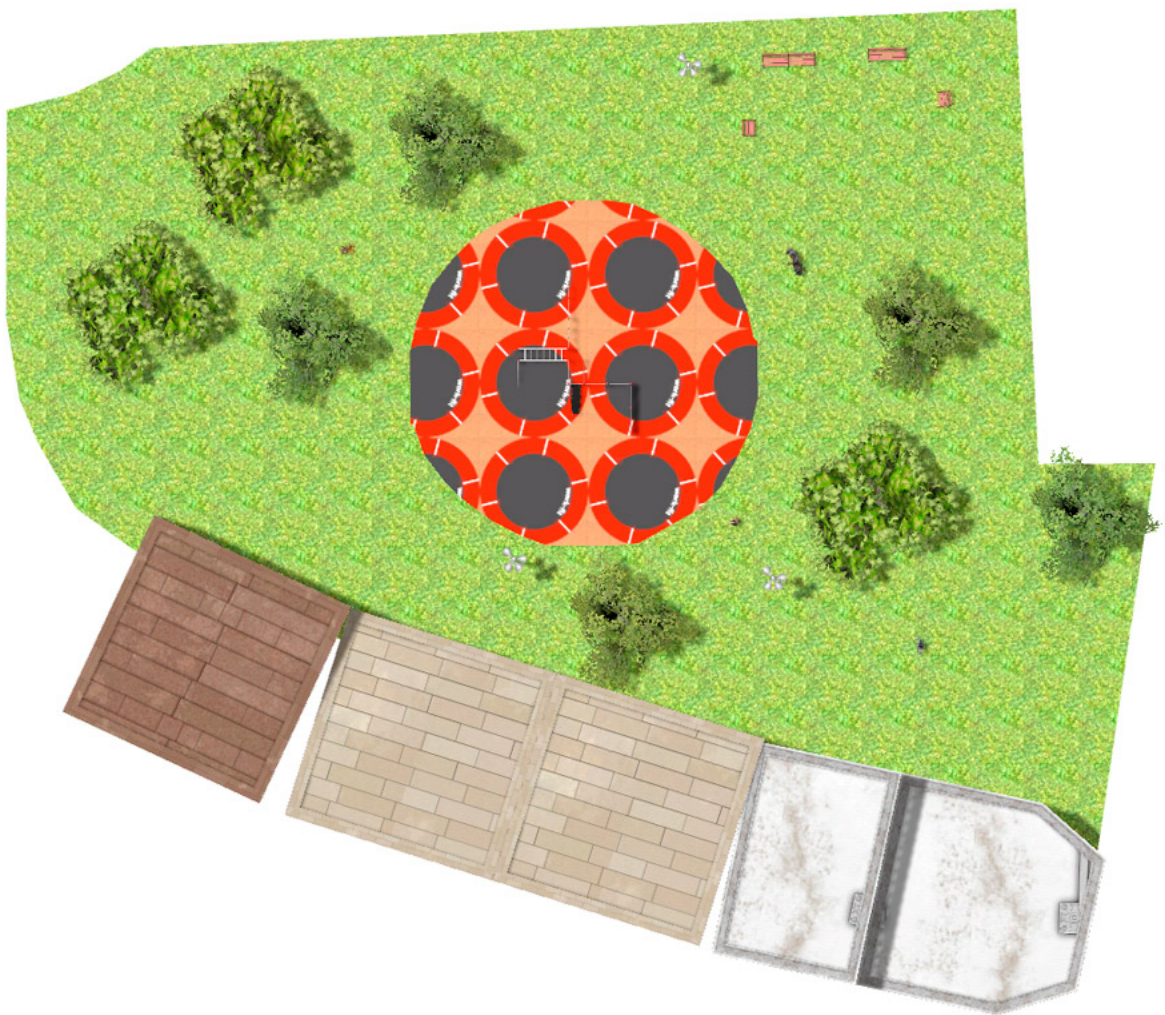

BENITO

-Playground Equipment

Project

PROJ-062-2018

Surface: 255 m²

Email: info@benito.com

Telephone: +34 93 852 1000

BENITO
-Playground Equipment

BENITO
-Playground Equipment

BENITO

-Playground Equipment

Product	Description
<p data-bbox="172 159 272 185">JCIR21H</p> 	<p data-bbox="368 159 555 185">Workfit Pro XXL</p> <p data-bbox="368 190 1453 275">BENITO designs and manufactures sports and leisure areas for exercising and enjoying the outdoors. Work-fit PRO is a professional product intended for people who want to do intensive exercise to strengthen their mind and body.</p> <p data-bbox="368 280 1469 333">Each model includes several elements to do different comprehensive exercises thus developing a good physical condition.</p> <p data-bbox="368 360 627 387">Data Sheet Certificate</p>