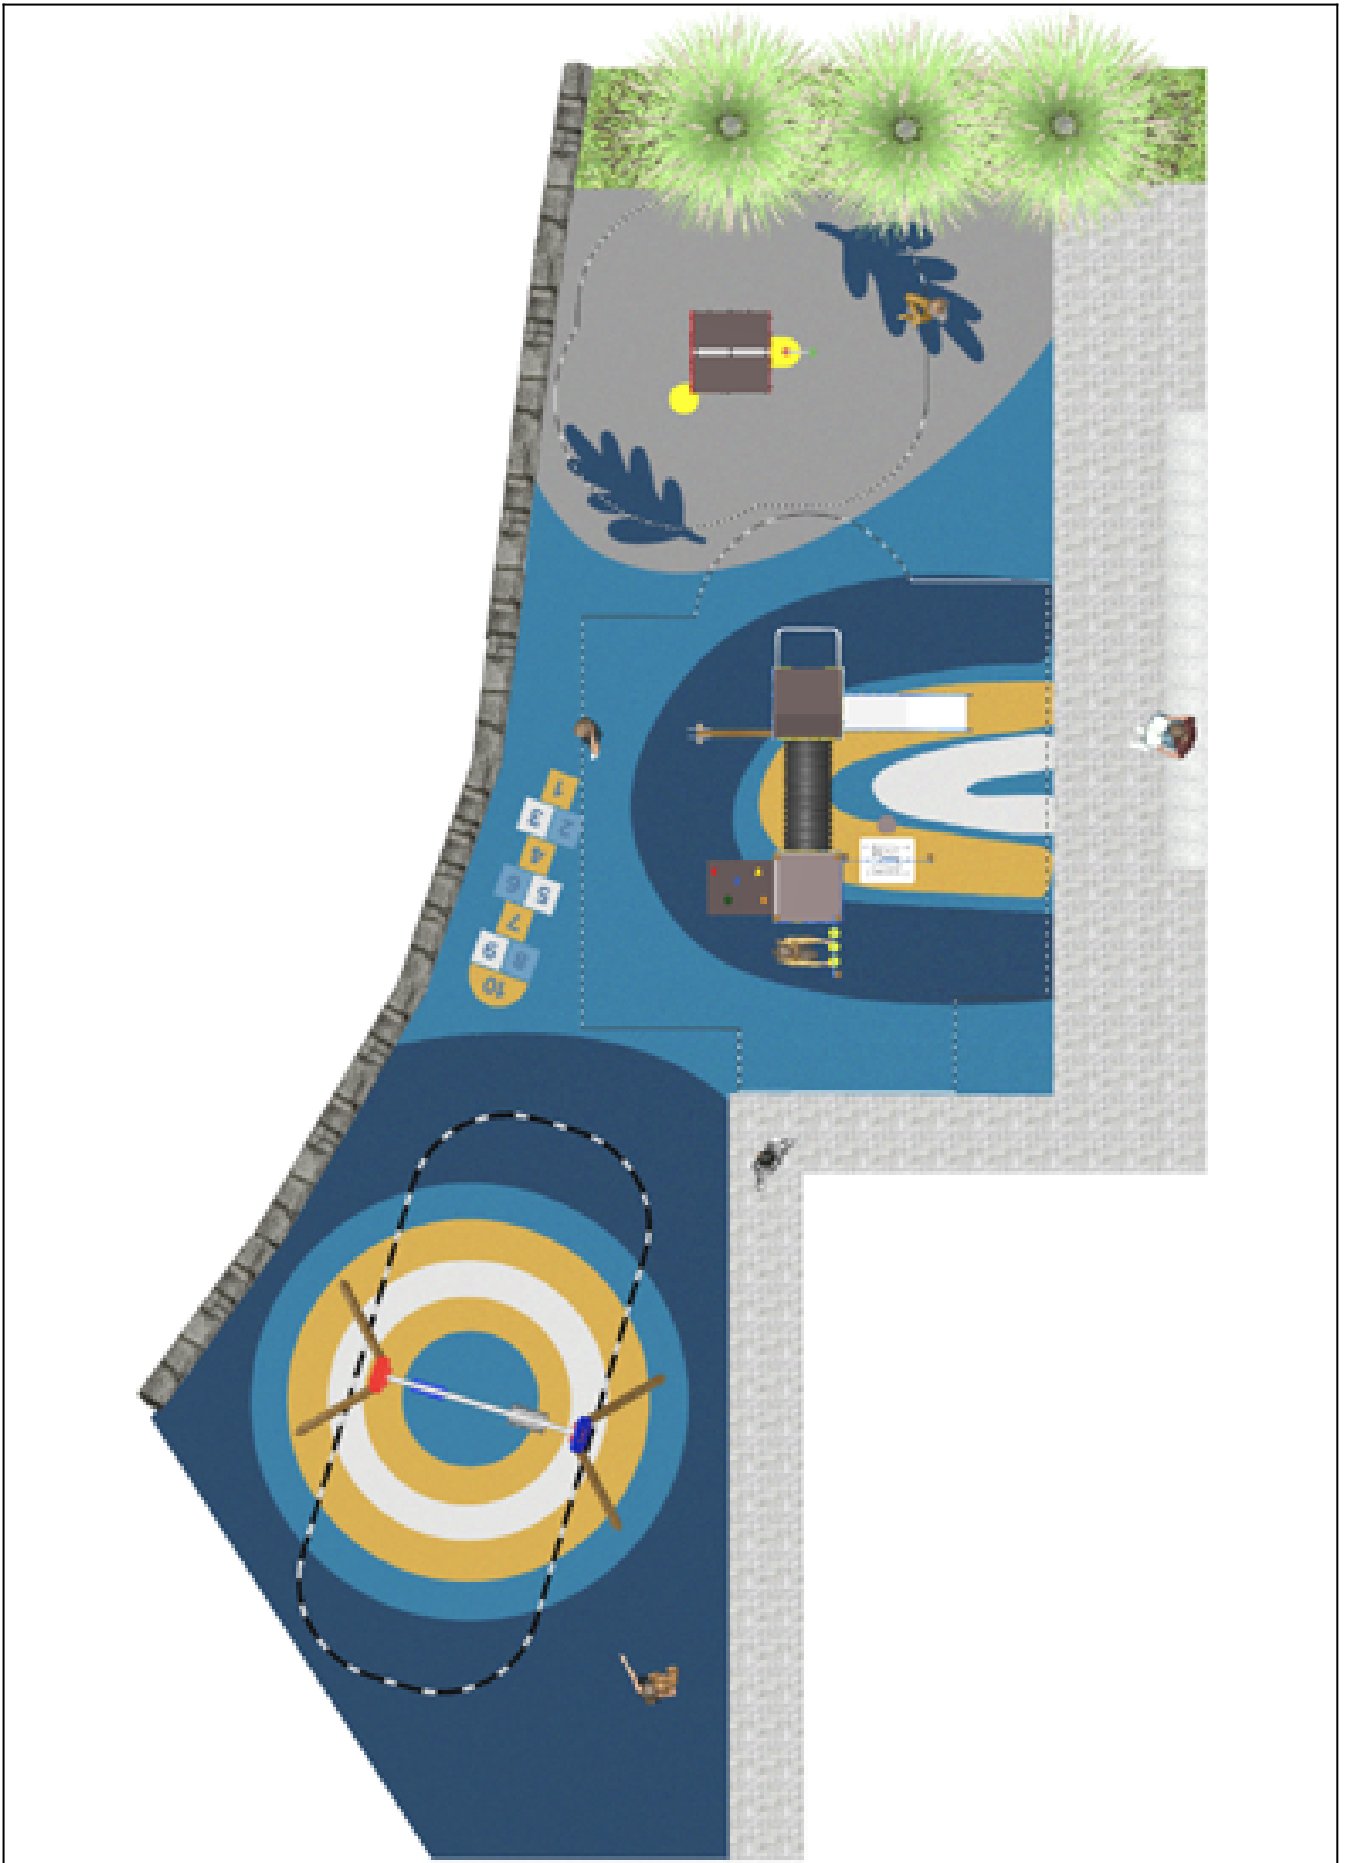

# BENITO

–Playground Equipment

## Project

PROJ-128-2022

Surface: 145 m<sup>2</sup>

Email: [info@benito.com](mailto:info@benito.com)

Telephone: +34 93 852 1000

**BENITO**  
-Playground Equipment

**BENITO**  
-Playground Equipment

**BENITO**  
-Playground Equipment

**BENITO**  
-Playground Equipment

Product	Description
<p>JCC</p> 	<p><b>Caucho Continuo</b>  High-quality, non-slip, non-toxic, and eco-friendly rubber, RECYCLED AND RECYCLABLE. Our continuous rubber flooring is manufactured using high-quality materials in accordance with current European safety standard EN-1177.</p> <p><a href="#">Data Sheet JCC</a></p>
<p>JEDU01</p> 	<p><b>Vila</b>  The EDUCA collection for the youngest ones: play and learn. Recognising farm animals.</p> <p><a href="#">Data Sheet JEDU01</a> <a href="#">Certificate</a></p>
<p>JEDU07</p> 	<p><b>Rayo</b>  The EDUCA collection for little ones: play and learn. Begin to familiarise themselves with the weather: rain, sun, clouds... Very clear concepts for an adult but a very interesting discovery for little ones.</p> <p><a href="#">Data Sheet</a> <a href="#">Certificate</a></p>
<p>JL1511000</p> 	<p><b>MADERA 1 Flat 1 Cradle</b>  Swings for children made of different materials such as wood and steel. Resistant to abrasion, corrosion and bad weather conditions.</p> <p><a href="#">Data Sheet JL1511000</a> <a href="#">Certificate</a> <a href="#">Certificate Conformity</a></p>