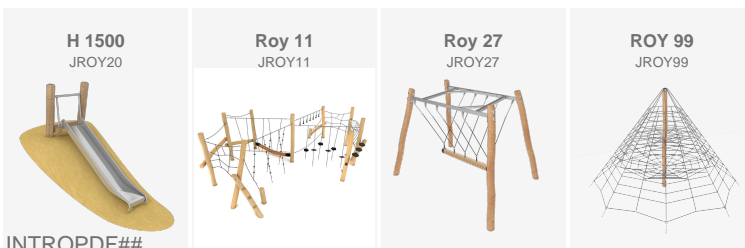

Custom-made Robinia wood playground, specially designed for the Berga Resort campsite in Berga (Barcelona)

Barcelona (Spain)

Custom-made Robinia wood playground, specially designed for the Berga Resort campsite in Berga (Barcelona)

A multidisciplinary team has created a magnificent children's playground in the grounds of the Berga Resort campsite in Berga. This campsite wanted to create a play area that would adapt to the terrain, and this has been achieved. This required earthworks, creating paths and bridges, thereby including the landscape vision. The park has been built with all kinds of robinia wood games, small mounds have been used to integrate slides and trampolines have been inserted into the ground, among other innovative features.

One part of the park is for children and the rest for adults. The park has been complemented with recycling bins made of robinia wood and benches made of the same material, creating a spectacular ensemble.