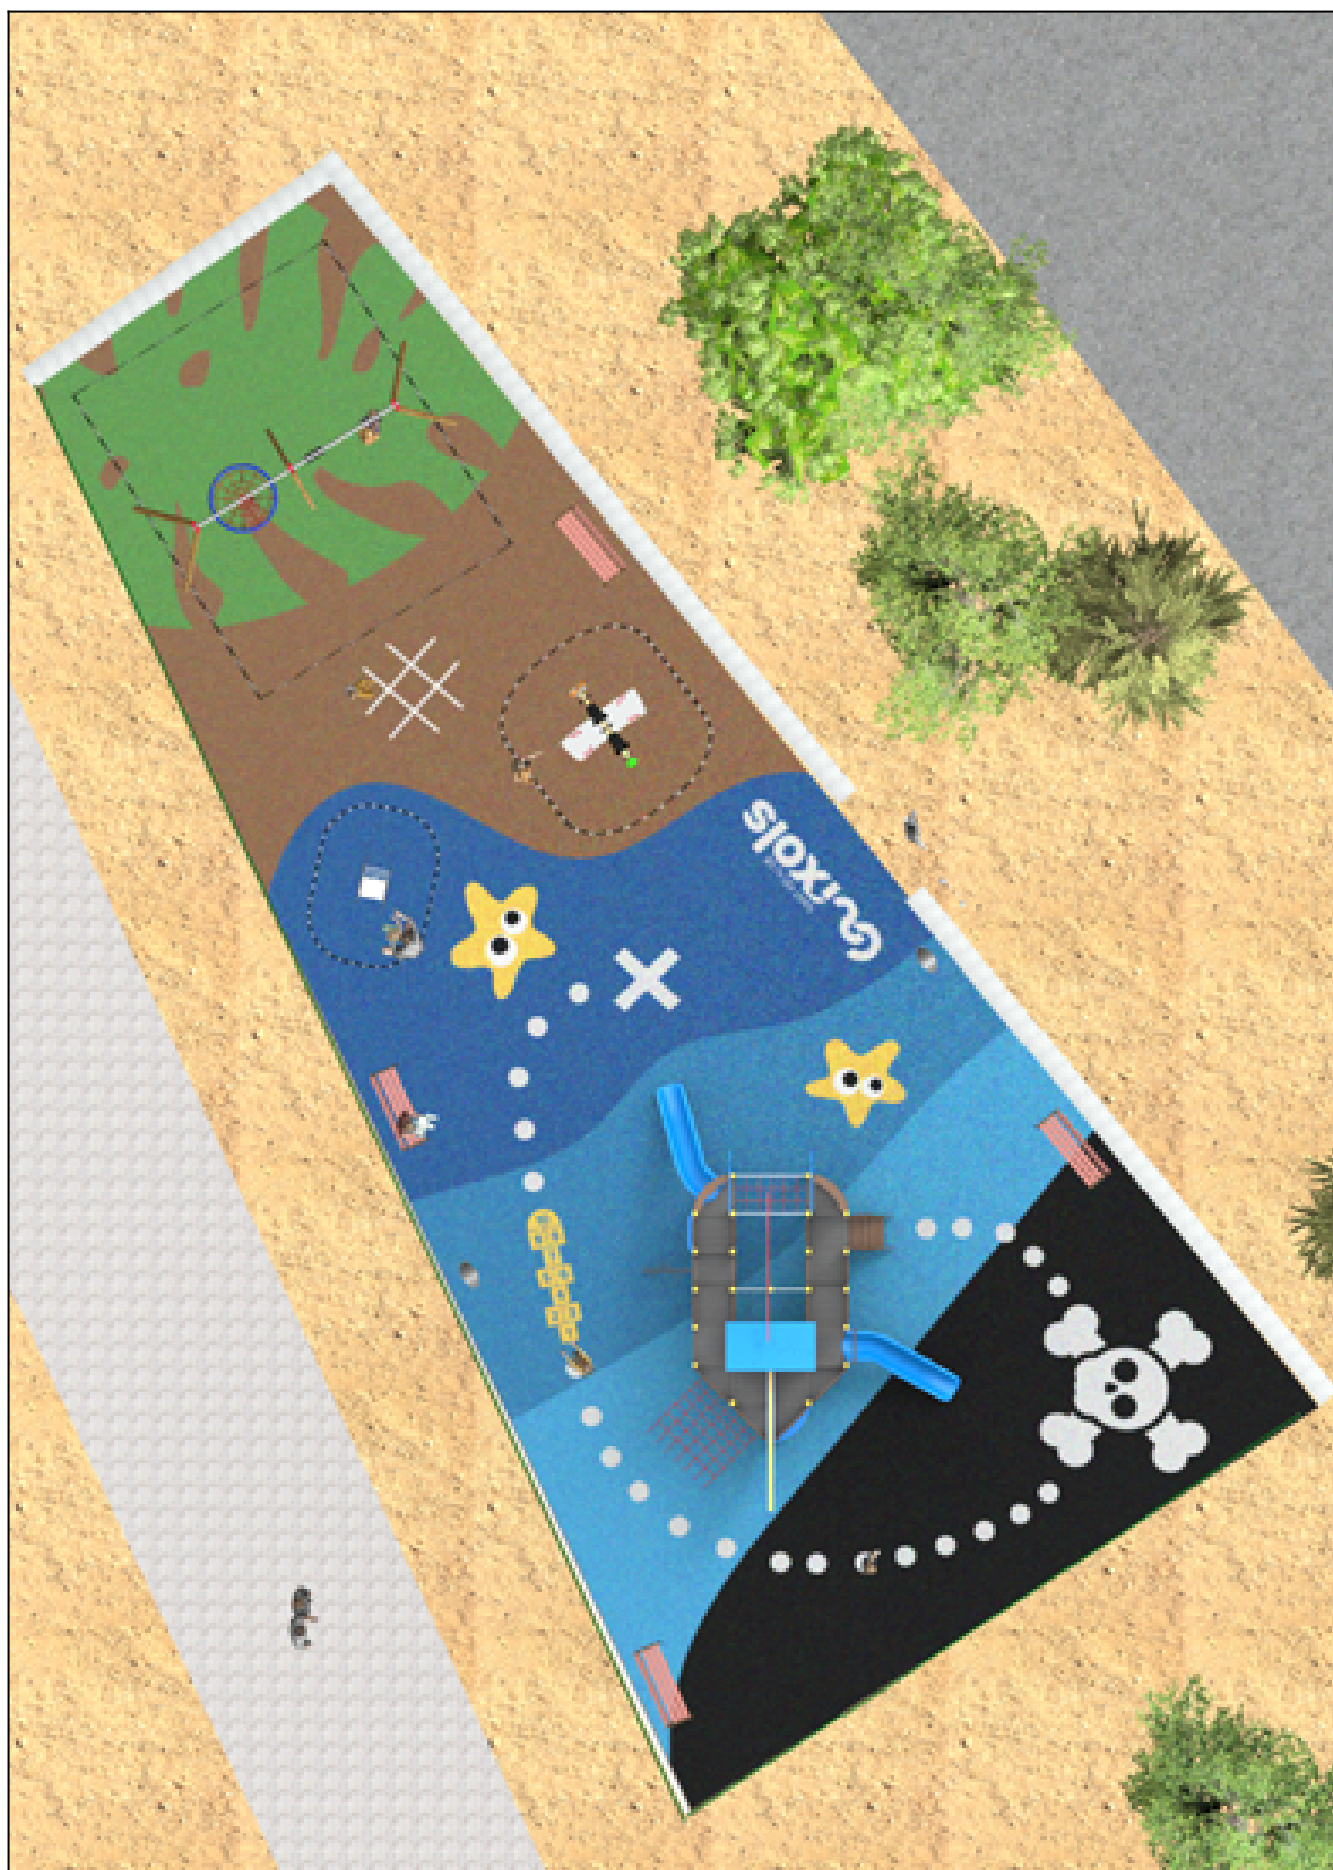

BENITO

–Playground Equipment

Project

PROJ-013-2022

Surface: 390 m²

Email: info@benito.com

Telephone: +34 93 852 1000

BENITO
-Playground Equipment

BENITO
-Playground Equipment

BENITO
-Playground Equipment

BENITO
-Playground Equipment

Product	Description
<p>JCC</p> 	<p>Caucho Continuo High-quality, non-slip, non-toxic, and eco-friendly rubber, RECYCLED AND RECYCLABLE. Our continuous rubber flooring is manufactured using high-quality materials in accordance with current European safety standard EN-1177.</p> <p>Data Sheet JCC</p>
<p>JFS11</p> 	<p>Sky The thrill of flying a tandem airplane with friends hanging from the wings. Fun Springs for kids that enhance their learning. Made with durable materials and certified according to EN1176.</p> <p>Data Sheet Certificate Certificate Conformity</p>
<p>JJMM01</p> 	<p>Barco Designed by Javier Mariscal. Half-artist half-designer, his childlike strokes and Latin aesthetic combine perfectly with this kind of product.</p> <p>Data Sheet JJMM01 Certificate Certificate Conformity</p>
<p>JL2311010H</p> 	<p>Combo 6 Swings for children made of different materials such as wood and steel. Resistant to abrasion, corrosion and bad weather conditions.</p> <p>Data Sheet Certificate Certificate Conformity</p>
<p>JTEM05</p> 	<p>Perla Azul A themed play structure with a nautical aesthetic, designed as a ship distributed across several levels. Its design combines large-format side panels with marine graphic details that reinforce symbolic play and the overall visual identity. It incorporates multiple access points via nets and climbing structures, as well as curved Slides integrated into the sides, creating dynamic and stimulating routes. Made with durable, low-maintenance materials, it is designed to guarantee longevity, safety, and a high visual impact in public spaces.</p> <p>Data Sheet JTEM05</p>