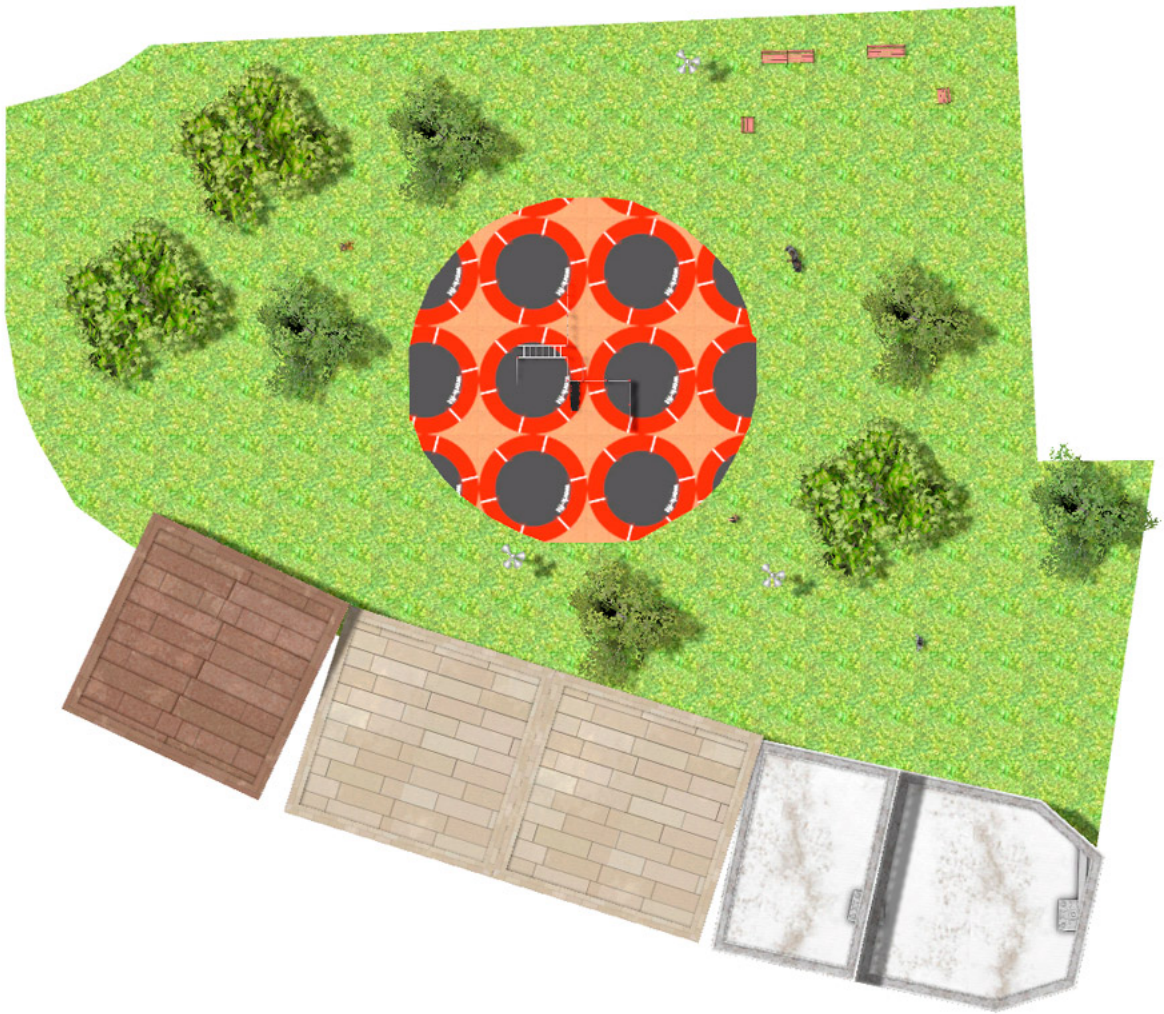

BENITO

-Playground Equipment

Project

PROJ-062-2018

Surface: 255 m²

Email: info@benito.com

Telephone: +34 93 852 1000

BENITO
-Playground Equipment

BENITO

-Playground Equipment

BENITO

-Playground Equipment

Product	Description
<p data-bbox="172 159 272 185">JCIR21H</p> 	<p data-bbox="368 159 555 185">Workfit Pro XXL</p> <p data-bbox="368 190 1453 275">BENITO designs and manufactures sports and leisure areas for exercising and enjoying the outdoors. Work-fit PRO is a professional product intended for people who want to do intensive exercise to strengthen their mind and body.</p> <p data-bbox="368 280 1469 333">Each model includes several elements to do different comprehensive exercises thus developing a good physical condition.</p> <p data-bbox="368 360 627 387">Data Sheet Certificate</p>