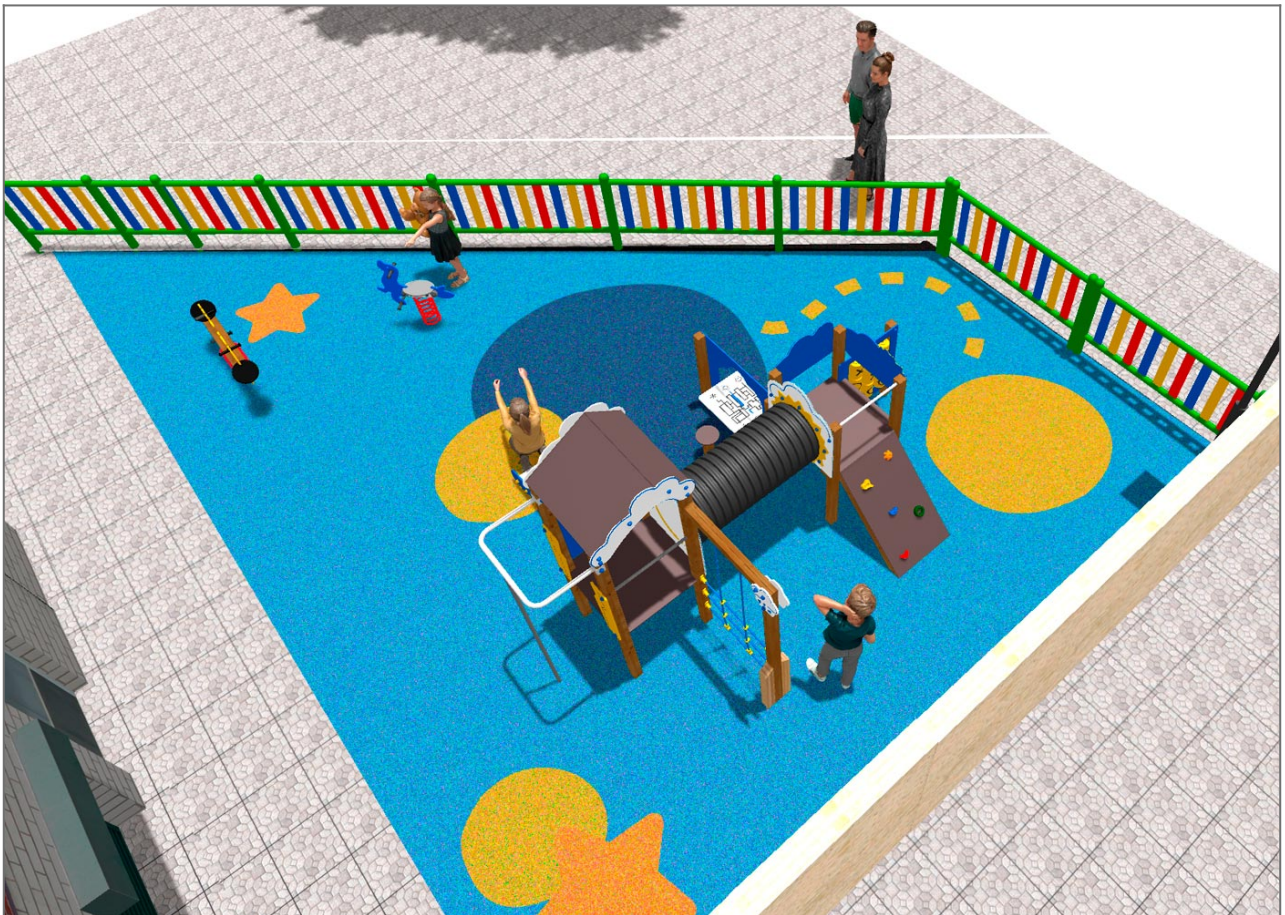

Project

PROJ-064-2021

Surface: 30 m²

Email: info@benito.com

Telephone: +34 93 852 1000

BENITO
-Playground Equipment

BENITO
-Playground Equipment

BENITO
-Playground Equipment

Product	Description
<p>JFS105</p> 	<p>Kangaroo Fun and educative spring swing for children. Made of resistant materials according to the EN1176 standard.</p> <p>Data Sheet Certificate Certificate Conformity</p>
<p>JFS14</p> 	<p>Gus Fun and educative see-saws for children. Made of resistant materials according to the EN1176 standard.</p> <p>Data Sheet Certificate</p>
<p>JEDU07</p> 	<p>Rayo The EDUCA collection for little ones: play and learn. Begin to familiarise themselves with the weather: rain, sun, clouds... Very clear concepts for an adult but a very interesting discovery for little ones.</p> <p>Data Sheet Certificate</p>