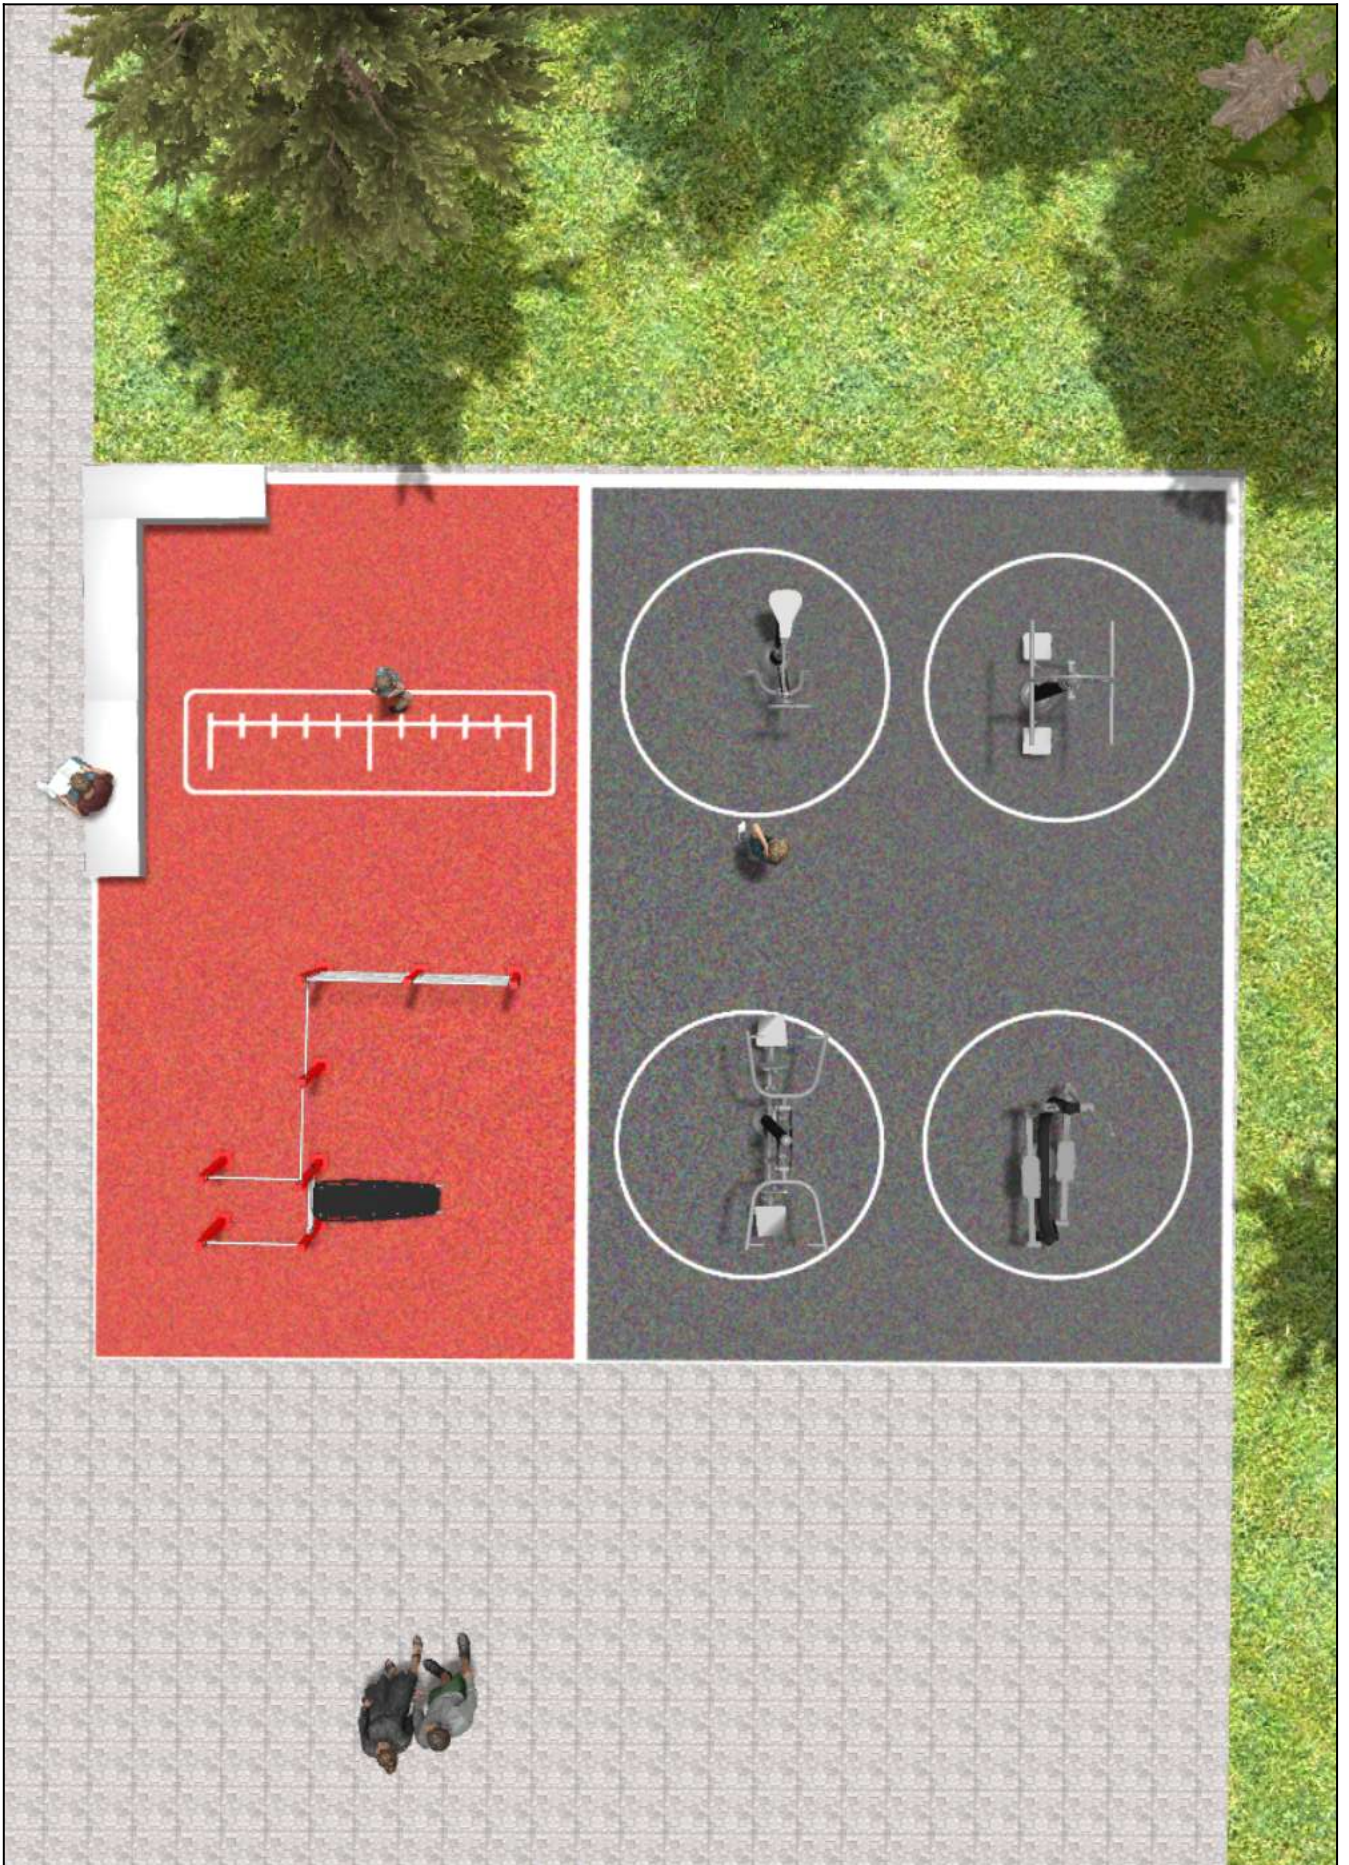

Project

PROJ-175-2021

Surface: 130 m²

Email: info@benito.com

Telephone: +34 93 852 1000

BENITO
-Playground Equipment

BENITO
-Playground Equipment

BENITO
-Playground Equipment