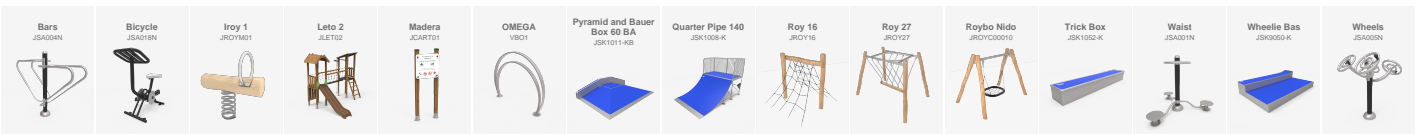

New park in Playa Honda (Lanzarote) promoting active lifestyles, featuring sports areas, robinia playground equipment, a skate park, and bicycle racks, enhancing the use of public space.

In the town of Playa Honda, **on the island of Lanzarote**, a new park has been inaugurated next to the airport, designed to enhance the use of public space and promote outdoor living.

The project integrates different areas designed for all ages. It includes **fitness-oriented elements** that encourage active lifestyles, **as well as children's play areas with robinia wood structures** that blend naturally into the surroundings. In addition, the **park features a LETO modular play unit**, expanding recreational opportunities for younger users.

The intervention is completed with a large skate park area, creating a dynamic meeting point for young people and sports users.

All areas are equipped with OMEGA bike racks, facilitating sustainable access and promoting cycling.

A project that combines sport, play and urban design to create a versatile, accessible space adapted to the needs of the community.