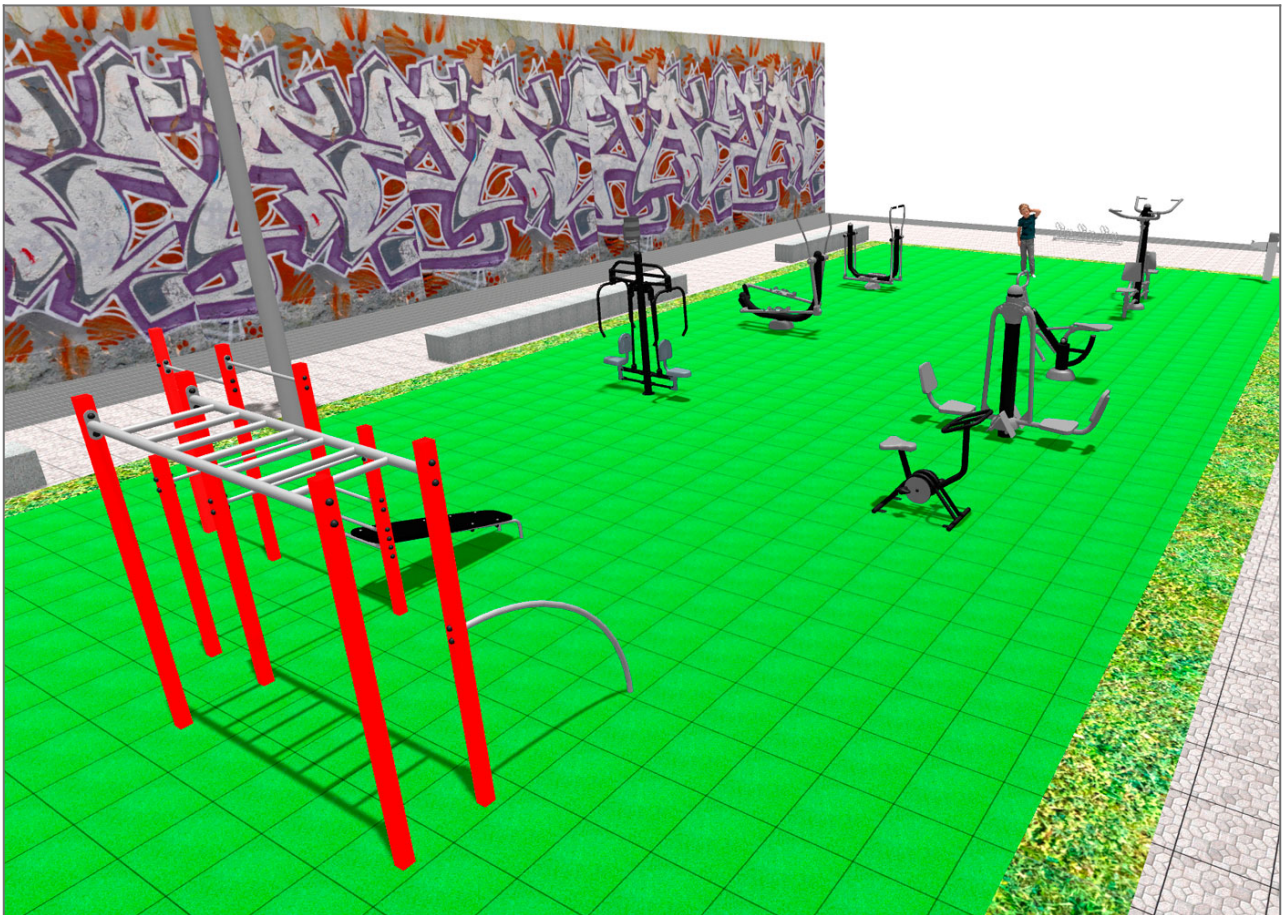

Product	Description
<p>JSA002N</p> 	<p>Extension The healthy elements manufactured by BENITO enable people to exercise in both public and private spaces, increasing their well-being and quality of life while boosting health and social relations. - Health functions: improving cardiovascular and respiratory functions, strengthening muscles and enhancing agility, flexibility and coordination of movements. - Social functions: creating leisure activities, promoting social integration and a more intensive recreational use of public spaces.</p> <p>Data Sheet Certificate</p>
<p>JSA003N</p> 	<p>Chest Press BENITO's healthy elements allow older people and adults to practice sports in both public and private spaces, allowing people to increase their well-being and quality of life, promoting health and social relationships. - Health functions, cardiovascular and respiratory improvement, muscle strengthening, agility, flexibility and coordination of movements. - Social functions , creation of leisure activities, promoting social integration, and greater recreational use of public spaces.</p> <p>Data Sheet Certificate</p>
<p>JSA006N</p> 	<p>Climber BENITO's healthy elements allow older people and adults to practice sports in both public and private spaces, allowing people to increase their well-being and quality of life, promoting health and social relationships. - Health functions , cardiovascular and respiratory improvement, muscle strengthening, agility, flexibility and coordination of movements. - Social functions , creation of leisure activities, promoting social integration, and greater recreational use of public spaces.</p> <p>Data Sheet Certificate</p>
<p>JSA010N</p> 	<p>Pull Down BENITO's healthy elements allow older people and adults to practice sports in both public and private spaces, allowing people to increase their well-being and quality of life, promoting health and social relationships. - Health functions , cardiovascular and respiratory improvement, muscle strengthening, agility, flexibility and coordination of movements. - Social functions , creation of leisure activities, promoting social integration, and greater recreational use of public spaces.</p> <p>Data Sheet Certificate</p>
<p>JSA014N</p> 	<p>Eliptic The healthy elements manufactured by BENITO enable people to exercise in both public and private spaces, increasing their well-being and quality of life while boosting health and social relations. - Health functions: improving cardiovascular and respiratory functions, strengthening muscles and enhancing agility, flexibility and coordination of movements. - Social functions: creating leisure activities, promoting social integration and a more intensive recreational use of public spaces.</p> <p>Data Sheet Certificate</p>
<p>JCIR23H</p> 	<p>Workfit Pro L BENITO designs and manufactures sports and leisure spaces for exercising and enjoying the outdoors without limitations. Work-fit PRO is a professional product aimed at people who want to perform intensive exercise to strengthen body and mind . Each of the designed models contains several elements to allow for diverse and complete exercises to develop complete physical fitness.</p> <p>Data Sheet Certificate</p>