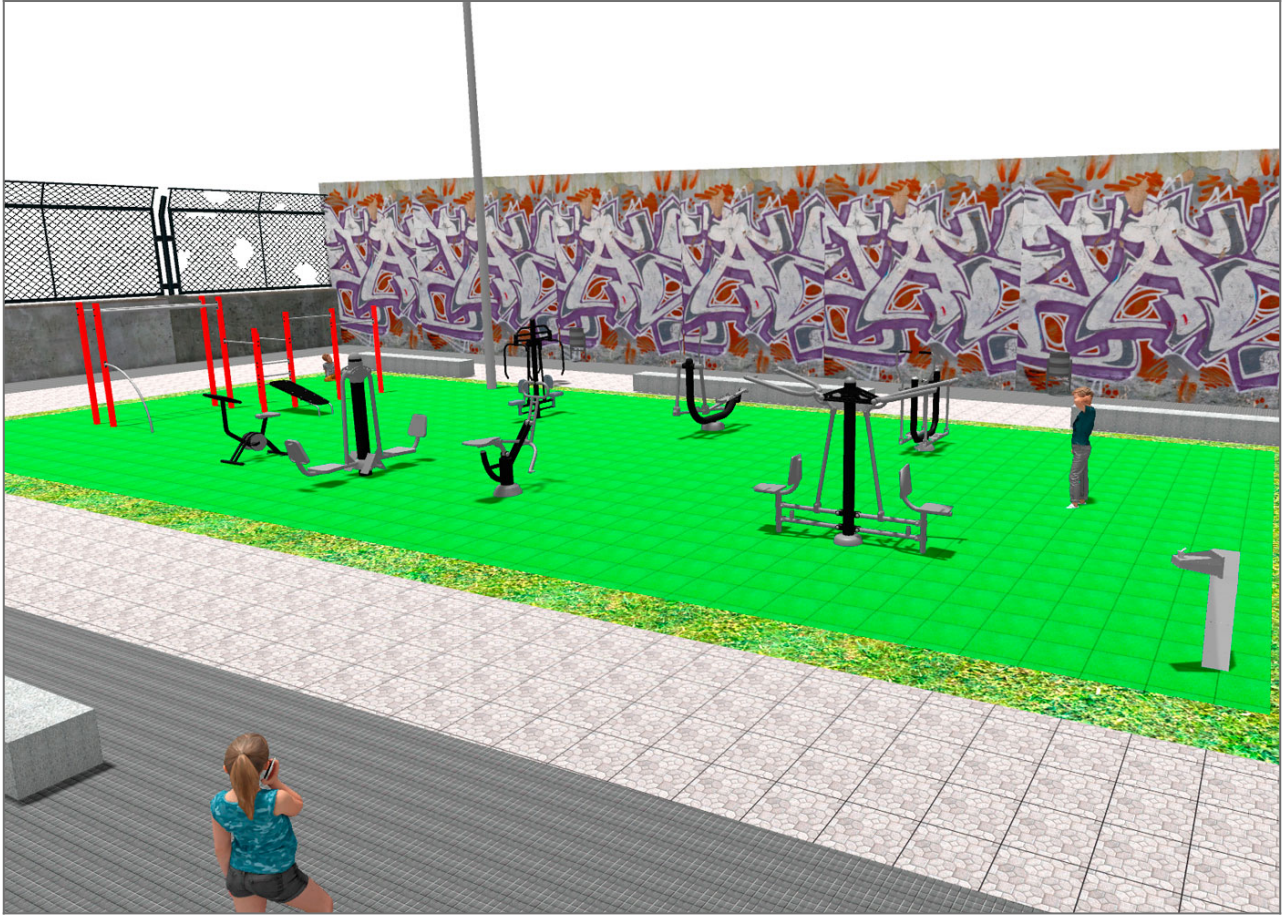

Product	Description
<p>JSA002N</p> 	<p>Extension The healthy elements manufactured by BENITO enable people to exercise in both public and private spaces, increasing their well-being and quality of life while boosting health and social relations. - Health functions: improving cardiovascular and respiratory functions, strengthening muscles and enhancing agility, flexibility and coordination of movements. - Social functions: creating leisure activities, promoting social integration and a more intensive recreational use of public spaces.</p> <p>Data Sheet Certificate</p>
<p>JSA003N</p> 	<p>Chest Press BENITO's healthy elements allow older people and adults to practice sports in both public and private spaces, allowing people to increase their well-being and quality of life, promoting health and social relationships. - Health functions, cardiovascular and respiratory improvement, muscle strengthening, agility, flexibility and coordination of movements. - Social functions , creation of leisure activities, promoting social integration, and greater recreational use of public spaces.</p> <p>Data Sheet Certificate</p>
<p>JSA006N</p> 	<p>Climber BENITO's healthy elements allow older people and adults to practice sports in both public and private spaces, allowing people to increase their well-being and quality of life, promoting health and social relationships. - Health functions , cardiovascular and respiratory improvement, muscle strengthening, agility, flexibility and coordination of movements. - Social functions , creation of leisure activities, promoting social integration, and greater recreational use of public spaces.</p> <p>Data Sheet Certificate</p>
<p>JSA010N</p> 	<p>Pull Down BENITO's healthy elements allow older people and adults to practice sports in both public and private spaces, allowing people to increase their well-being and quality of life, promoting health and social relationships. - Health functions , cardiovascular and respiratory improvement, muscle strengthening, agility, flexibility and coordination of movements. - Social functions , creation of leisure activities, promoting social integration, and greater recreational use of public spaces.</p> <p>Data Sheet Certificate</p>
<p>JSA014N</p> 	<p>Eliptic The healthy elements manufactured by BENITO enable people to exercise in both public and private spaces, increasing their well-being and quality of life while boosting health and social relations. - Health functions: improving cardiovascular and respiratory functions, strengthening muscles and enhancing agility, flexibility and coordination of movements. - Social functions: creating leisure activities, promoting social integration and a more intensive recreational use of public spaces.</p> <p>Data Sheet Certificate</p>
<p>JCIR23H</p> 	<p>Workfit Pro L BENITO designs and manufactures sports and leisure spaces for exercising and enjoying the outdoors without limitations. Work-fit PRO is a professional product aimed at people who want to perform intensive exercise to strengthen body and mind . Each of the designed models contains several elements to allow for diverse and complete exercises to develop complete physical fitness.</p> <p>Data Sheet Certificate</p>