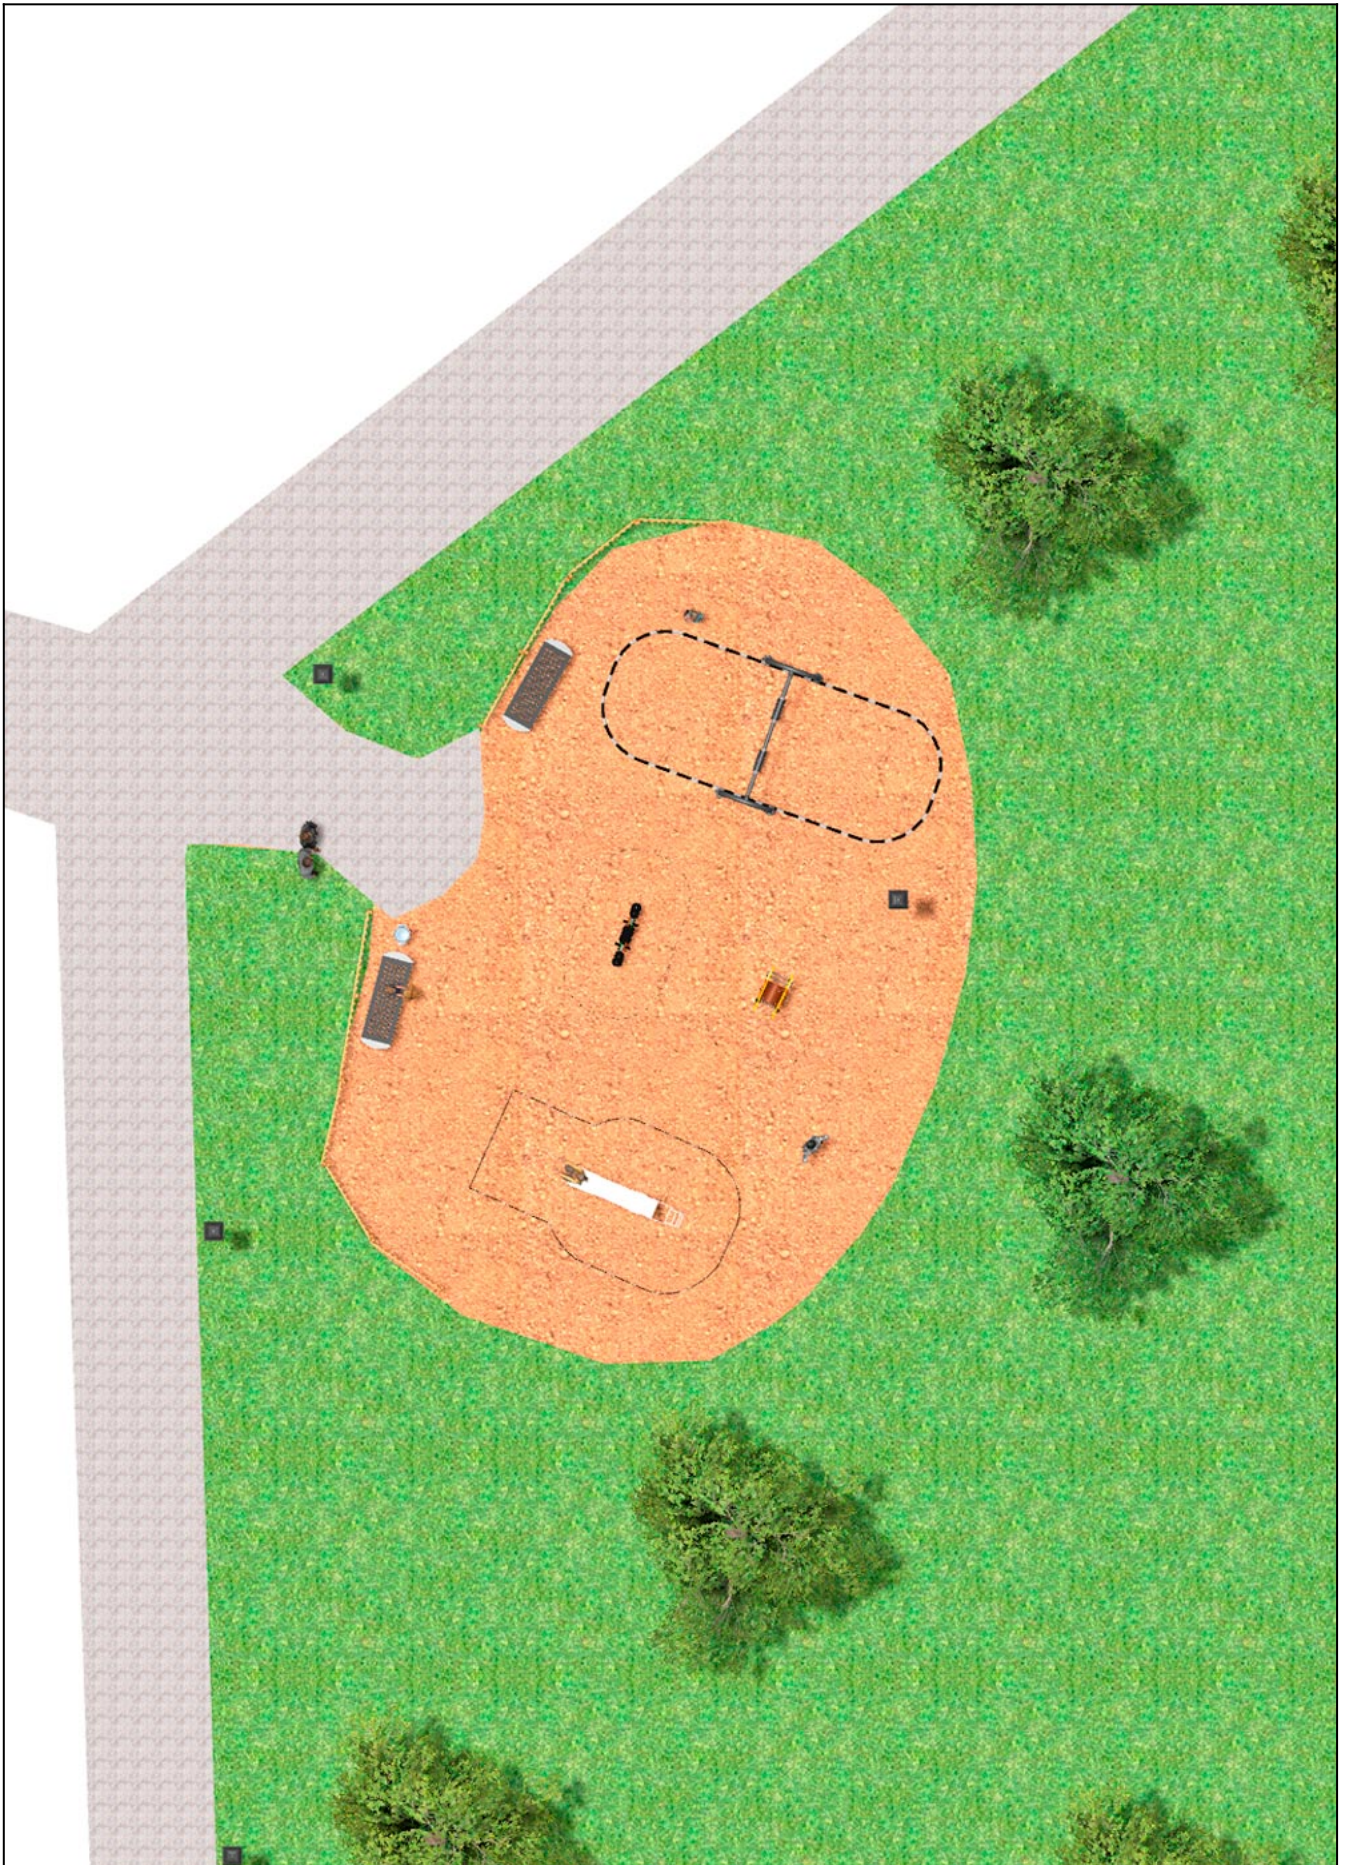

BENITO

-Playground Equipment

Project

PROJ-034-2018

Surface: 225 m²

Email: info@benito.com

Telephone: +34 93 852 1000

BENITO
-Playground Equipment

BENITO
-Playground Equipment

BENITO
-Playground Equipment

Product	Description
<p>JT01</p> 	<p>Cloud Panels, HDPE: high-density polyethylene characterised by its resistance to chemical abrasives. As a polymer, it is unaffected by corrosion. Due to its light elastic nature, it offers high resistance to impact, making it very difficult to break.</p> <p>Data Sheet Certificate Certificate Conformity</p>
<p>JKSP20000</p> 	<p>Curvo Swings for children made of different materials such as wood and steel. Resistant to abrasion, corrosion and bad weather conditions.</p> <p>Data Sheet JKSP20000 Certificate Certificate Conformity</p>
<p>JFS08</p> 	<p>Maia Fun and educative spring swing for children. Made of resistant materials according to the EN1176 standard.</p> <p>Data Sheet Certificate Certificate Conformity</p>
<p>JFS02</p> 	<p>Snoo Panels, HDPE: High-density polyethylene characterized by its resistance to chemical abrasives and unaffected by corrosion as it is a polymer. Due to its light, elastic nature, it offers high resistance to impact, making it very difficult to break.</p> <p>Data Sheet Certificate Certificate Conformity</p>