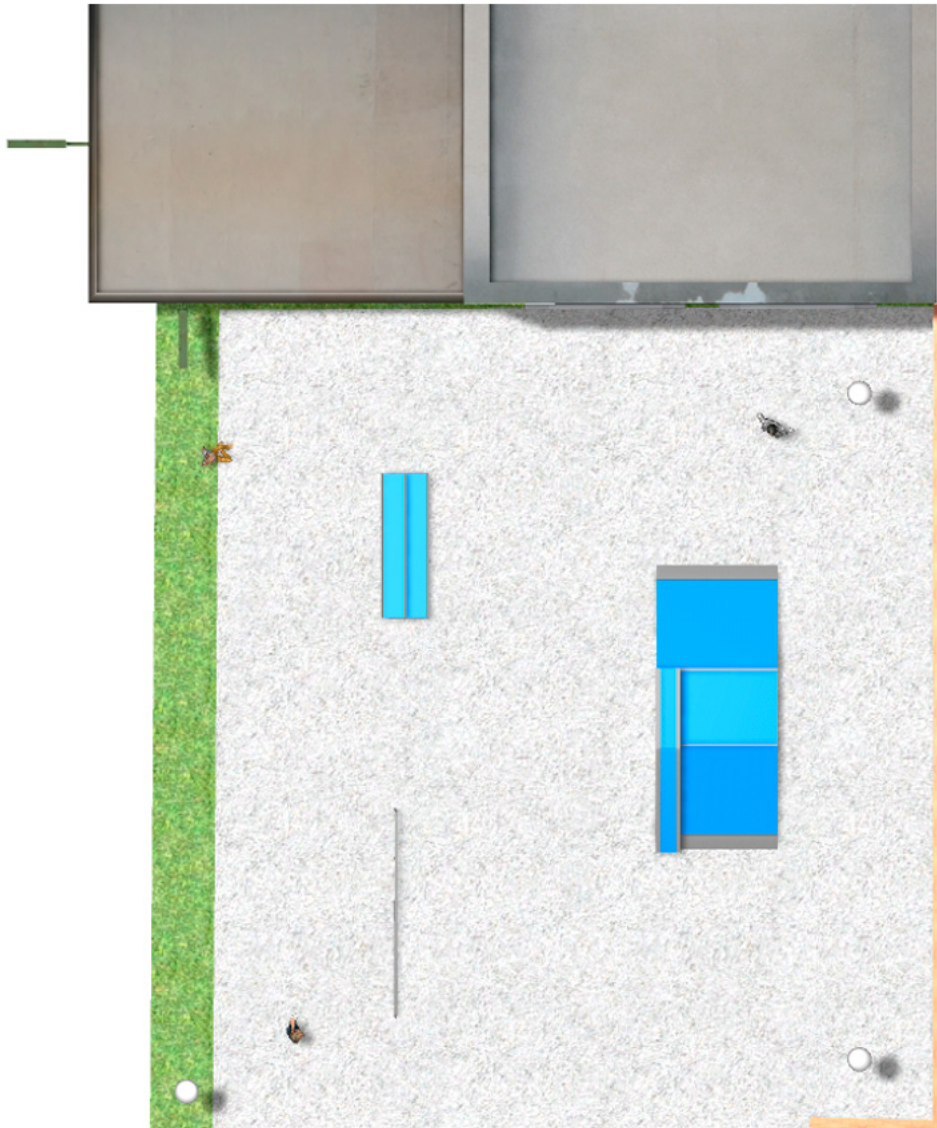

BENITO

–Playground Equipment

Project

PROJ-047-2018

Surface: 250 m²

Email: info@benito.com

Telephone: +34 93 852 1000

BENITO
-Playground Equipment

BENITO
-Playground Equipment

BENITO
-Playground Equipment

Product	Description
<p data-bbox="140 161 300 188">JSK9025-KBS</p> 	<p data-bbox="363 161 622 188">One side Curb Box 60</p> <p data-bbox="363 192 1497 300">The Skates elements are of modular construction that allows with the minimum effort the ability to modify the situation of the modules according to the criteria of each group of skaters. with minimum maintenance and 100% resistant to UVA rays, ice and impacts. Great adherence to the ground. The surface is not heated. Based on modular construction.</p> <p data-bbox="363 331 625 358">Data Sheet Certificate</p>
<p data-bbox="156 430 284 456">JSK1052-K</p> 	<p data-bbox="363 430 478 456">Trick Box</p> <p data-bbox="363 461 1497 568">The Skates elements are of modular construction that allows with the minimum effort the ability to modify the situation of the modules according to the criteria of each group of skaters. with minimum maintenance and 100% resistant to UVA rays, ice and impacts. Great adherence to the ground. The surface is not heated. Based on modular construction.</p> <p data-bbox="363 600 625 627">Data Sheet Certificate</p>
<p data-bbox="156 698 284 725">JSK1048-C</p> 	<p data-bbox="363 698 440 725">Rail C</p> <p data-bbox="363 730 1497 837">The Skates elements are of modular construction that allows with the minimum effort the ability to modify the situation of the modules according to the criteria of each group of skaters. with minimum maintenance and 100% resistant to UVA rays, ice and impacts. Great adherence to the ground. The surface is not heated. Based on modular construction.</p> <p data-bbox="363 869 625 896">Data Sheet Certificate</p>