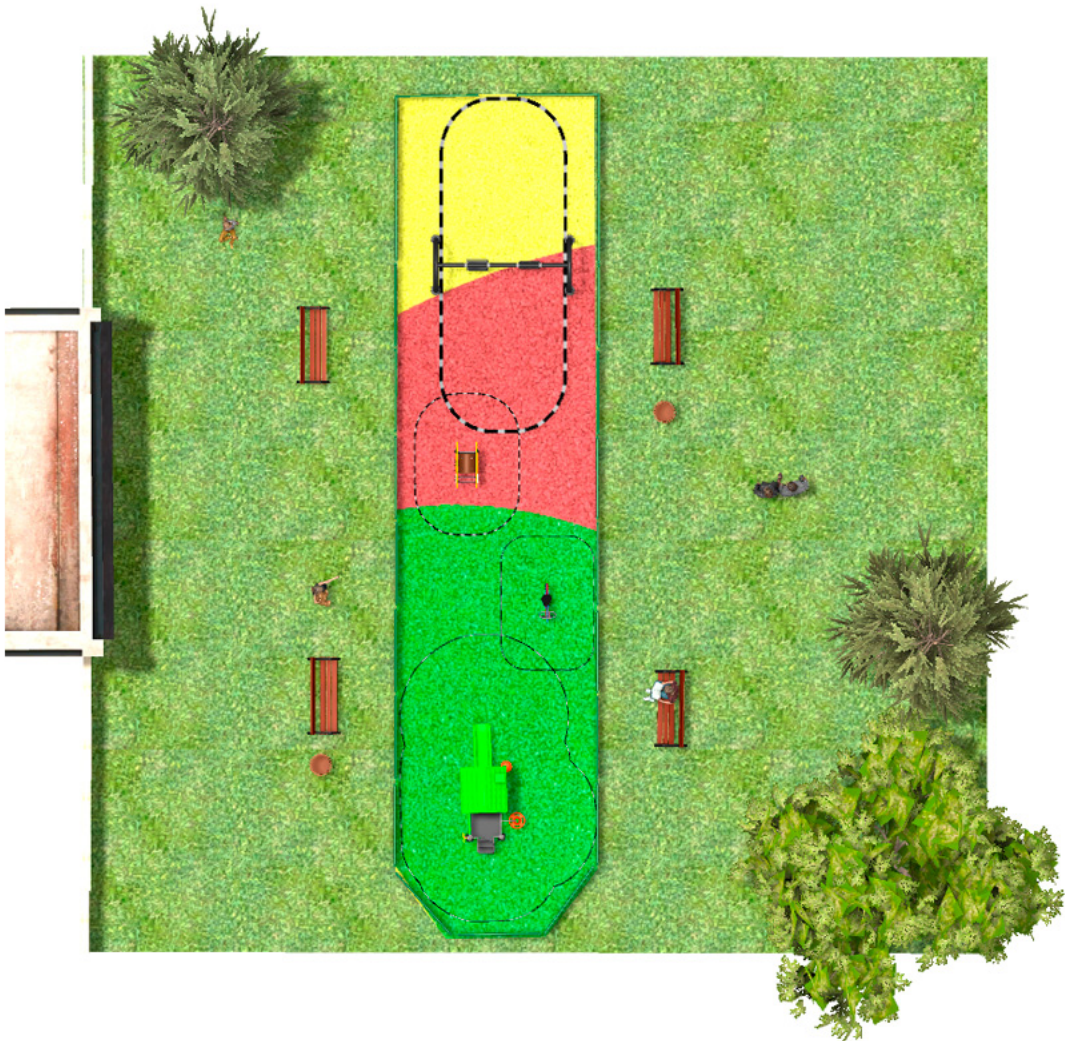

## Project

PROJ-087-2018

Surface: 95 m<sup>2</sup>

Email: [info@benito.com](mailto:info@benito.com)

Telephone: +34 93 852 1000

**BENITO**  
-Playground Equipment

**BENITO**  
-Playground Equipment

**BENITO**  
-Playground Equipment

Product	Description
<p data-bbox="156 159 284 185">JKSP11000</p> 	<p data-bbox="368 159 507 185"><b>Curvo Mixto</b></p> <p data-bbox="368 188 1477 244">Swings for children made of different materials such as wood and steel. Resistant to abrasion, corrosion and bad weather conditions.</p> <p data-bbox="368 275 884 302"> <a href="#">Data Sheet</a> <a href="#">Certificate</a> <a href="#">Certificate Conformity</a> </p>
<p data-bbox="181 427 256 454">JFS08</p> 	<p data-bbox="368 427 424 454"><b>Maia</b></p> <p data-bbox="368 456 1410 512">Fun and educative spring swing for children. Made of resistant materials according to the EN1176 standard.</p> <p data-bbox="368 544 884 571"> <a href="#">Data Sheet</a> <a href="#">Certificate</a> <a href="#">Certificate Conformity</a> </p>
<p data-bbox="177 696 261 723">JFS104</p> 	<p data-bbox="368 696 440 723"><b>Vespa</b></p> <p data-bbox="368 725 1410 781">Fun and educative spring swing for children. Made of resistant materials according to the EN1176 standard.</p> <p data-bbox="368 813 884 840"> <a href="#">Data Sheet</a> <a href="#">Certificate</a> <a href="#">Certificate Conformity</a> </p>
<p data-bbox="181 965 256 992">JCF18</p> 	<p data-bbox="368 965 472 992"><b>Modus S</b></p> <p data-bbox="368 994 1465 1050">The Modus collection includes <b>large structures at a very competitive price</b>. Made of powder painted metal posts and UV-resistant rotomoulding parts, which hardly deteriorate over time.</p> <p data-bbox="368 1081 627 1108"> <a href="#">Data Sheet</a> <a href="#">Certificate</a> </p>