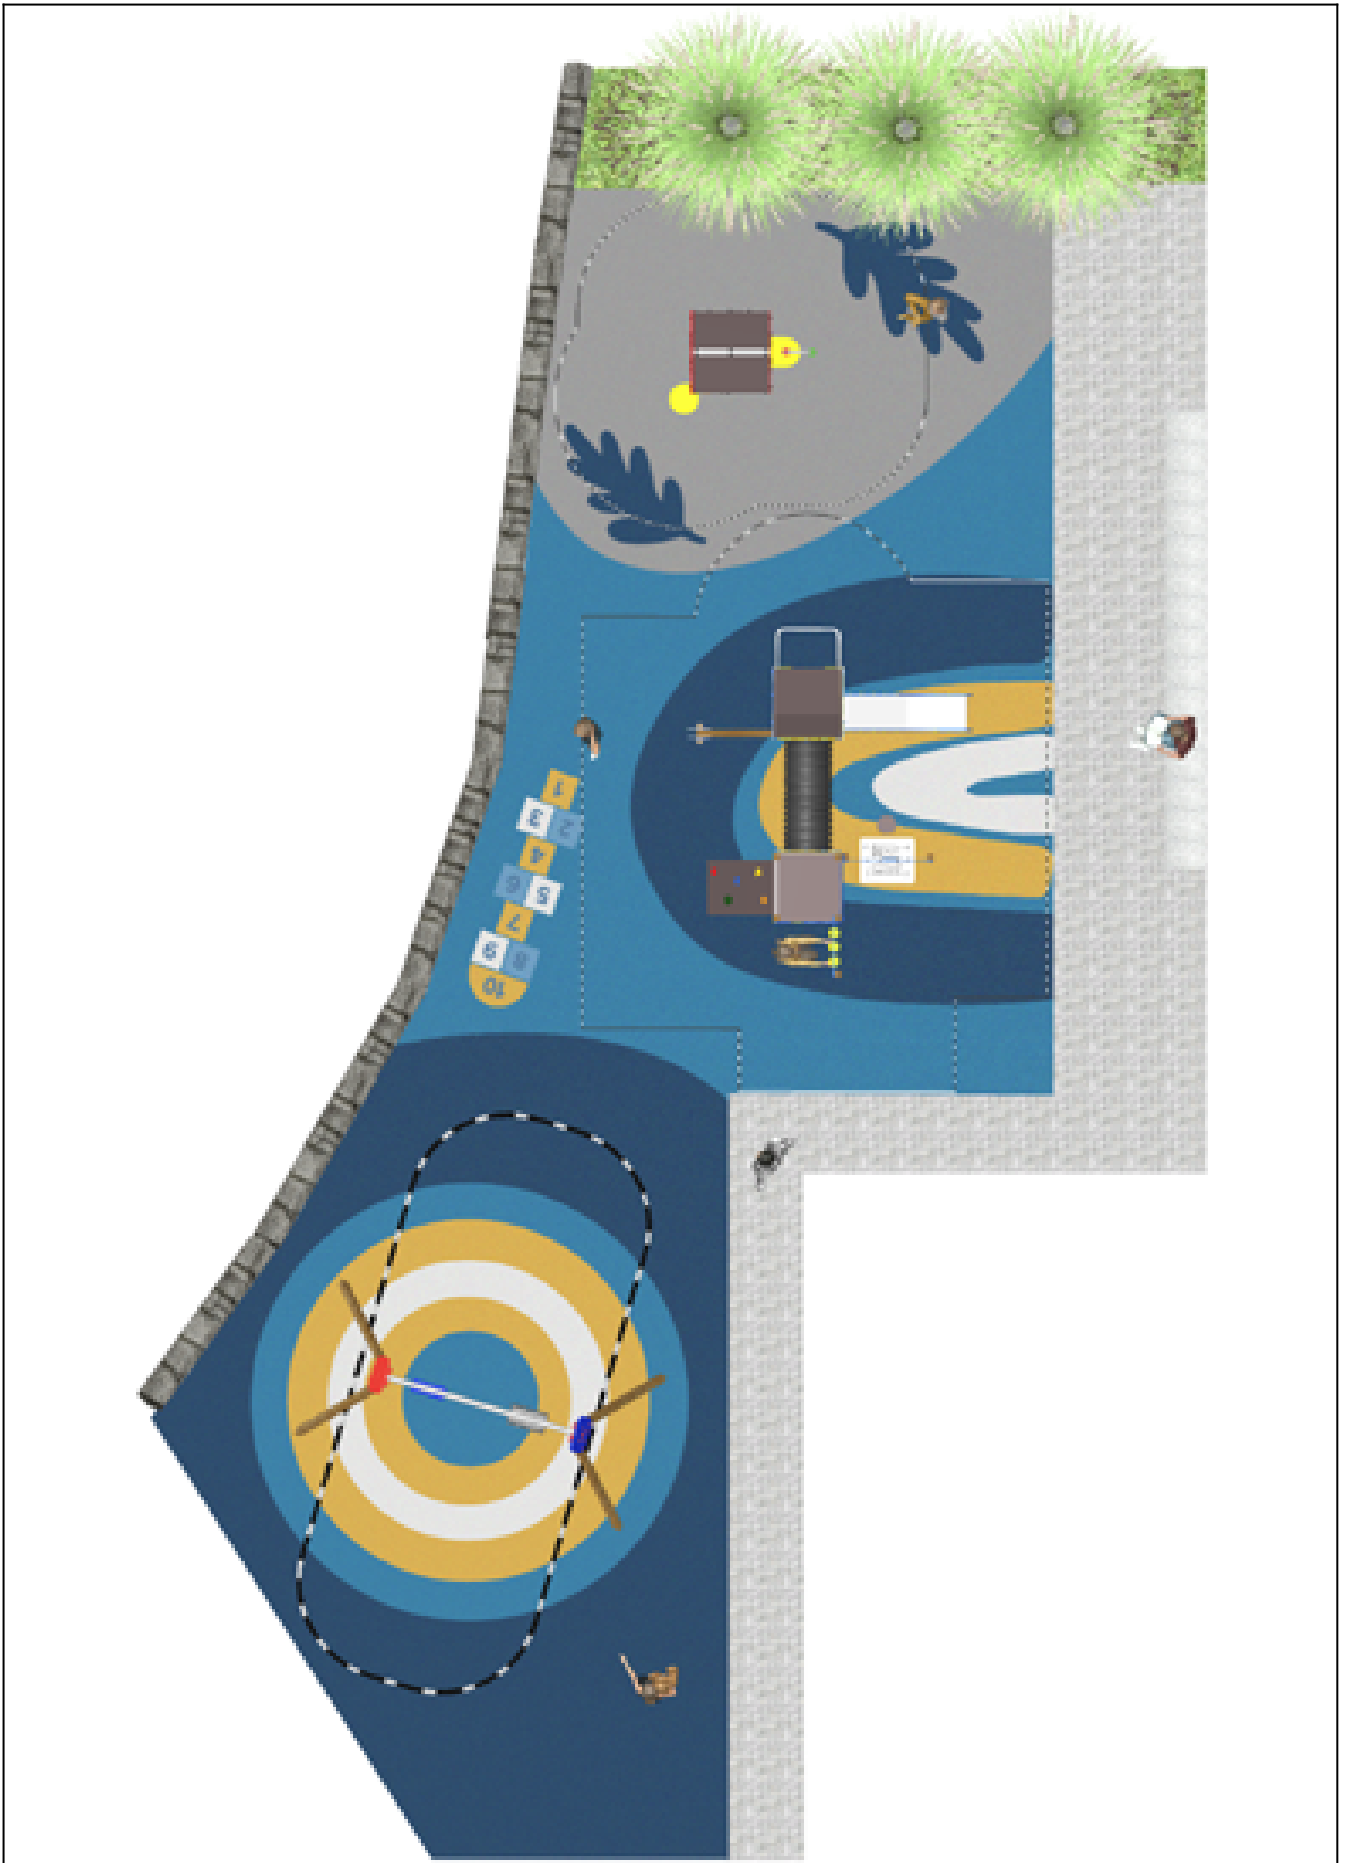

BENITO

–Playground Equipment

Project

PROJ-128-2022

Surface: 145 m²

Email: info@benito.com

Telephone: +34 93 852 1000

BENITO
-Playground Equipment

BENITO
-Playground Equipment

BENITO
-Playground Equipment

BENITO
-Playground Equipment

Product	Description
<p>JCC</p> 	<p>Caucho Continuo High-quality, non-slip, non-toxic, and eco-friendly rubber, RECYCLED AND RECYCLABLE. Our continuous rubber flooring is manufactured using high-quality materials in accordance with current European safety standard EN-1177.</p> <p>Data Sheet JCC</p>
<p>JEDU01</p> 	<p>Vila The EDUCA collection for the youngest ones: play and learn. Recognising farm animals.</p> <p>Data Sheet JEDU01 Certificate</p>
<p>JEDU07</p> 	<p>Rayo The EDUCA collection for little ones: play and learn. Begin to familiarise themselves with the weather: rain, sun, clouds... Very clear concepts for an adult but a very interesting discovery for little ones.</p> <p>Data Sheet Certificate</p>
<p>JL1511000</p> 	<p>MADERA 1 Flat 1 Cradle Swings for children made of different materials such as wood and steel. Resistant to abrasion, corrosion and bad weather conditions.</p> <p>Data Sheet JL1511000 Certificate Certificate Conformity</p>