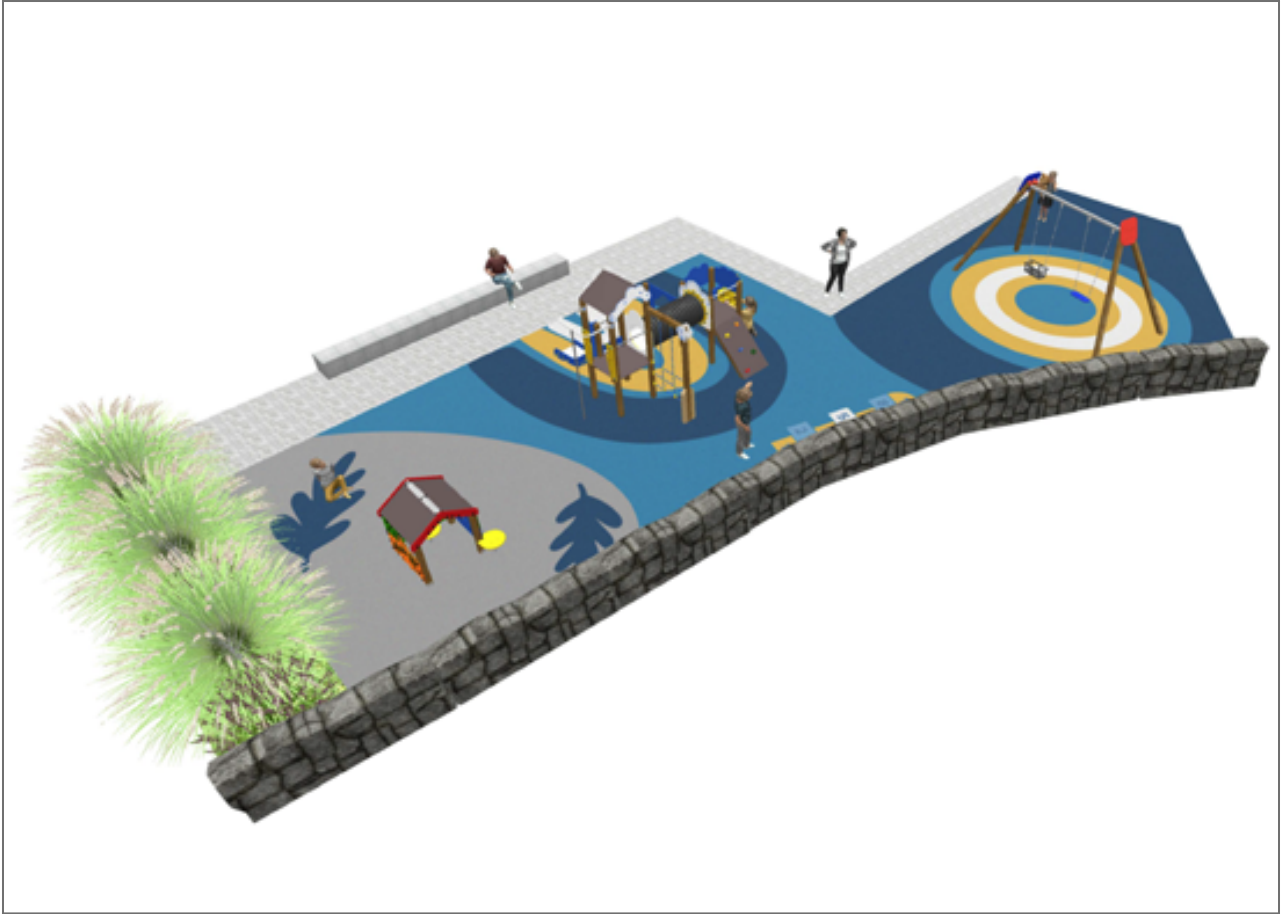

BENITO

–Playground Equipment

Project

PROJ-128-2022

Surface: 145 m²

Email: info@benito.com

Telephone: +34 93 852 1000

BENITO
-Playground Equipment

BENITO
-Playground Equipment

BENITO
-Playground Equipment

BENITO
-Playground Equipment

Product	Description
<p>JCC</p> 	<p>Caucho Continuo High-quality, non-slip, non-toxic, and eco-friendly rubber, RECYCLED AND RECYCLABLE. Our continuous rubber flooring is manufactured using high-quality materials in accordance with current European safety standard EN-1177.</p> <p>Data Sheet JCC</p>
<p>JEDU01</p> 	<p>Vila The EDUCA collection for the youngest ones: play and learn. Recognising farm animals.</p> <p>Data Sheet JEDU01 Certificate</p>
<p>JEDU07</p> 	<p>Rayo The EDUCA collection for little ones: play and learn. Begin to familiarise themselves with the weather: rain, sun, clouds... Very clear concepts for an adult but a very interesting discovery for little ones.</p> <p>Data Sheet Certificate</p>
<p>JL1511000</p> 	<p>MADERA 1 Flat 1 Cradle Swings for children made of different materials such as wood and steel. Resistant to abrasion, corrosion and bad weather conditions.</p> <p>Data Sheet JL1511000 Certificate Certificate Conformity</p>