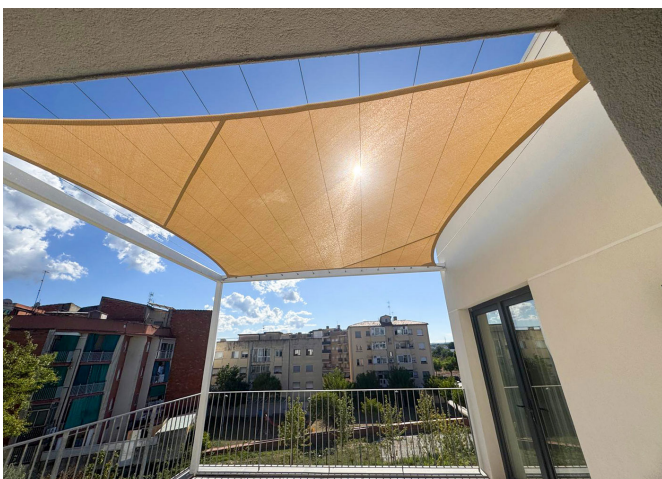

V. | The constant improvement and evolution of our products may result in some modifications of the technical specifications and characteristics of the products without prior notice.