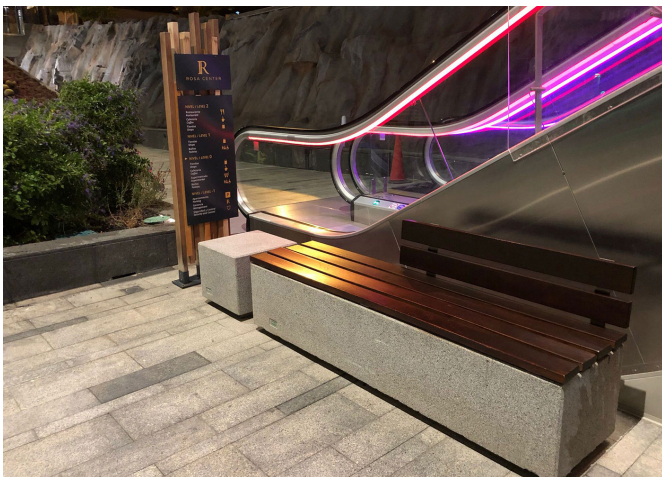

BENITO has installed concrete street furniture in the modern Rosa Center Mall located in Playa Paraíso in southern Tenerife.

Tenerife (Spain)

BENITO has installed concrete street furniture in the modern Rosa Center Mall located in Playa Paraíso in southern Tenerife.

The Rosa Center Mall of Playa Paraíso stands out for its modern design with big terraces and spectacular views of the sea and La Gomera island.

Besides being a space for leisure, gastronomy and sports, this mall is intended as a meeting place for thousands of people. The choice of the furniture was therefore essential.

The **Kube range**, whose products are made of concrete, was chosen since it combines perfectly with the aesthetic of the infrastructure.

The mall also for planters of different dimensions to add vegetation and refresh the environment, and selective bins to promote recycling and environmental respect.