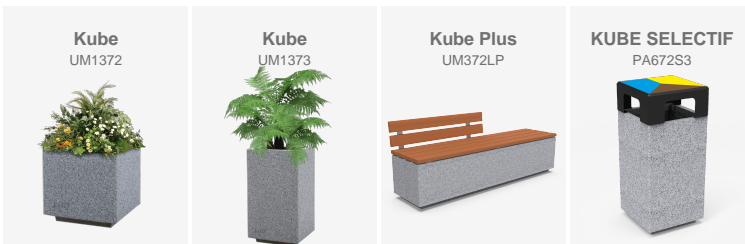

BENITO has installed concrete street furniture in the modern Rosa Center Mall located in Playa Paraíso in southern Tenerife.

Tenerife (Spain)

BENITO has installed concrete street furniture in the modern Rosa Center Mall located in Playa Paraíso in southern Tenerife.

The Rosa Center Mall of Playa Paraíso stands out for its modern design with big terraces and spectacular views of the sea and La Gomera island.

Besides being a space for leisure, gastronomy and sports, this mall is intended as a meeting place for thousands of people. The choice of the furniture was therefore essential.

The **Kube range**, whose products are made of concrete, was chosen since it combines perfectly with the aesthetic of the infrastructure.

The mall also for planters of different dimensions to add vegetation and refresh the environment, and selective bins to promote recycling and environmental respect.