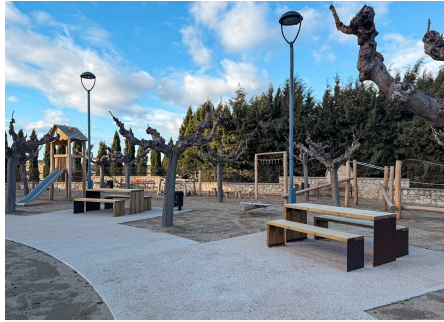

Comprehensive renovation of Bassot Park in Vilalba dels Arcs, featuring new robinia playground equipment, urban furniture and Vialia Lira luminaires, creating a natural, functional space for all ages.

Tarragona (Spain)