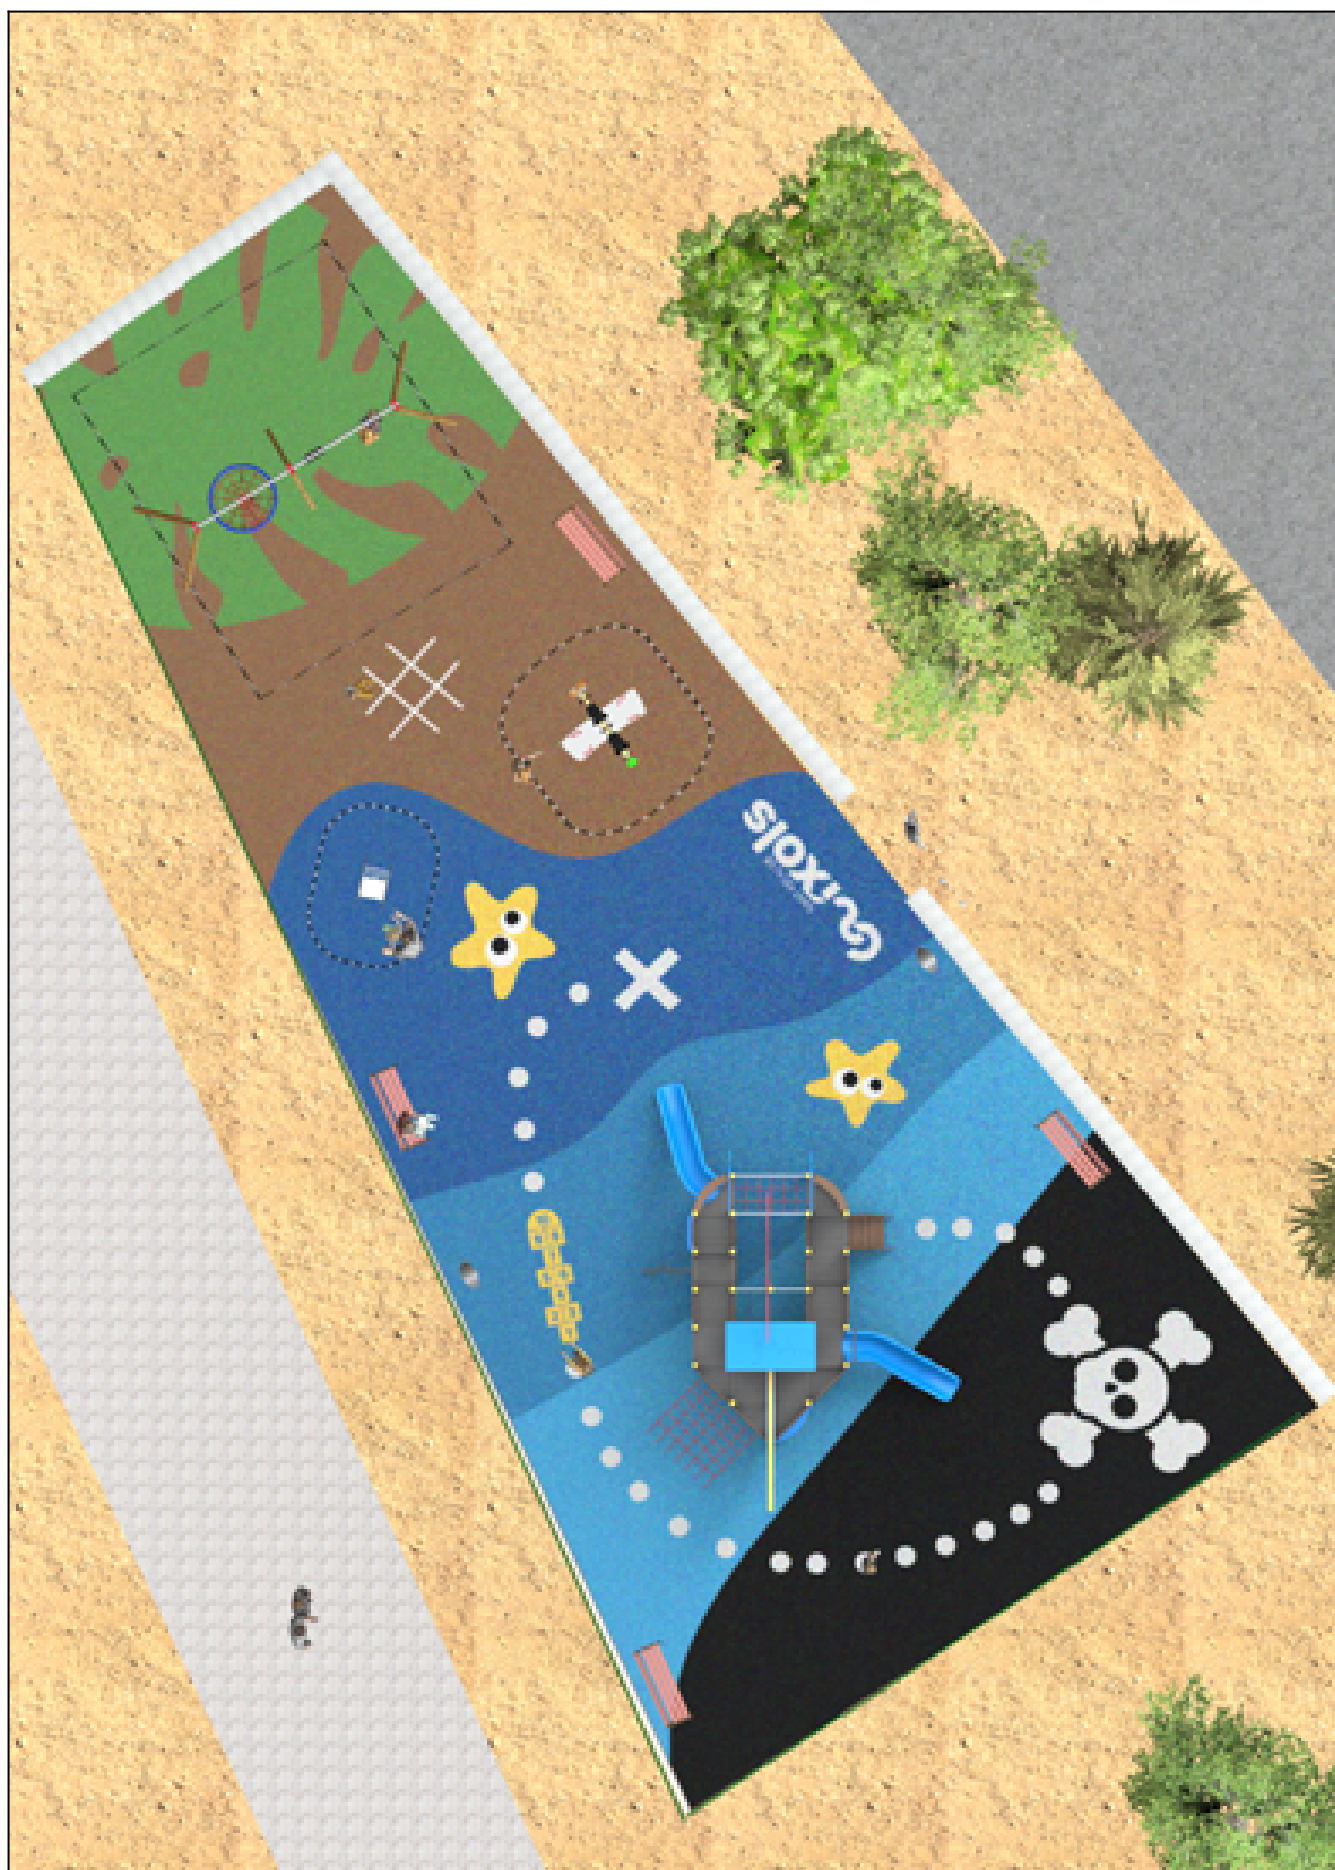

BENITO

–Playground Equipment

Project

PROJ-013-2022

Surface: 390 m²

Email: info@benito.com

Telephone: +34 93 852 1000

BENITO
-Playground Equipment

BENITO
-Playground Equipment

BENITO
-Playground Equipment

BENITO
-Playground Equipment

Product	Description
<p>JCC</p> 	<p>Caucho Continuo High-quality, non-slip, non-toxic, and eco-friendly rubber, RECYCLED AND RECYCLABLE. Our continuous rubber flooring is manufactured using high-quality materials in accordance with current European safety standard EN-1177.</p> <p>Data Sheet JCC</p>
<p>JFS11</p> 	<p>Sky The thrill of flying a tandem airplane with friends hanging from the wings. Fun Springs for kids that enhance their learning. Made with durable materials and certified according to EN1176.</p> <p>Data Sheet Certificate Certificate Conformity</p>
<p>JJMM01</p> 	<p>Barco Designed by Javier Mariscal. Half-artist half-designer, his childlike strokes and Latin aesthetic combine perfectly with this kind of product.</p> <p>Data Sheet JJMM01 Certificate Certificate Conformity</p>
<p>JL2311010H</p> 	<p>Combo 6 Swings for children made of different materials such as wood and steel. Resistant to abrasion, corrosion and bad weather conditions.</p> <p>Data Sheet Certificate Certificate Conformity</p>
<p>JTEM05</p> 	<p>Perla Azul A themed play structure with a nautical aesthetic, designed as a ship distributed across several levels. Its design combines large-format side panels with marine graphic details that reinforce symbolic play and the overall visual identity. It incorporates multiple access points via nets and climbing structures, as well as curved Slides integrated into the sides, creating dynamic and stimulating routes. Made with durable, low-maintenance materials, it is designed to guarantee longevity, safety, and a high visual impact in public spaces.</p> <p>Data Sheet JTEM05</p>