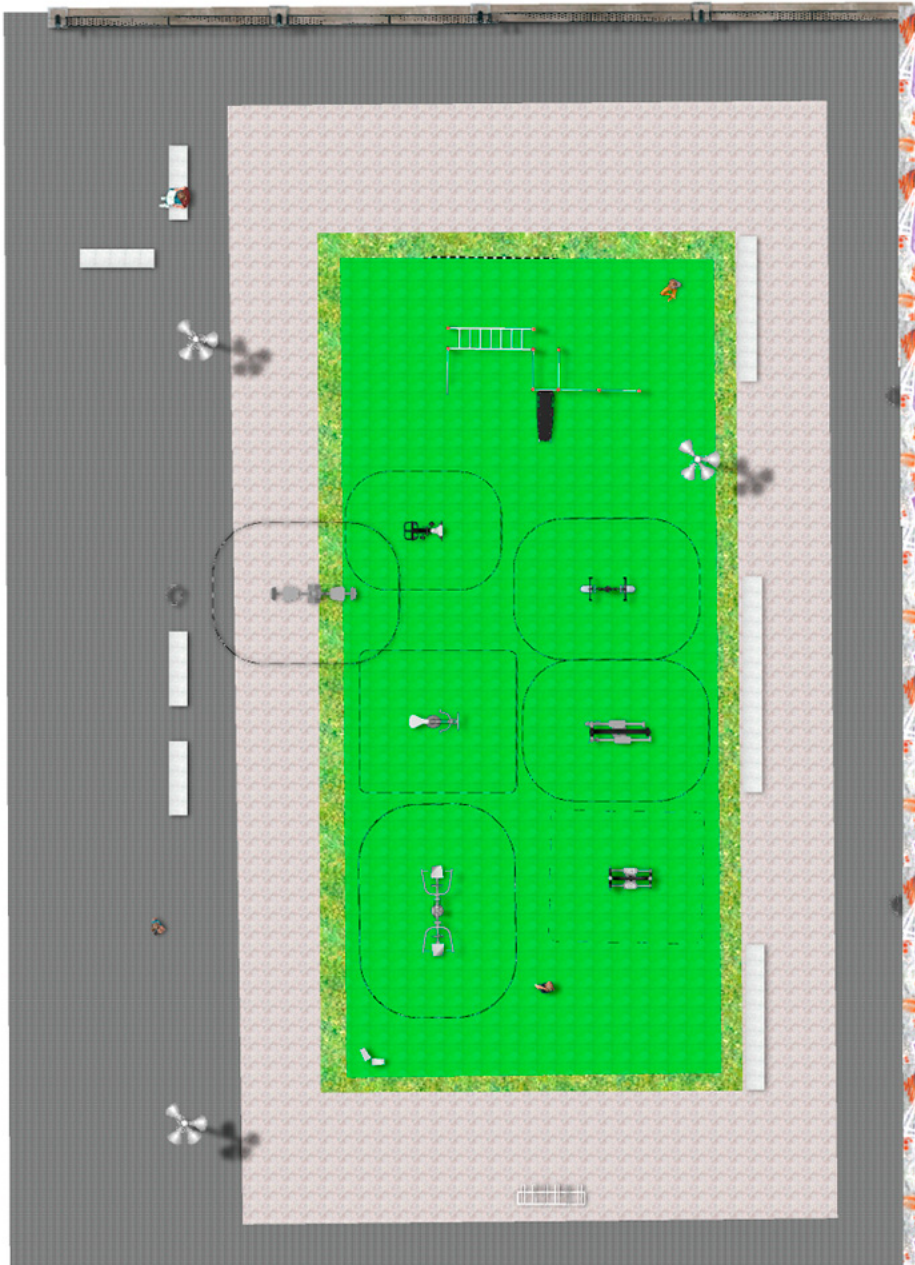

Project

PROJ-019-2018

Surface: 150 m²

Email: info@benito.com

Telephone: +34 93 852 1000

BENITO
-Playground Equipment

BENITO
-Playground Equipment

BENITO
-Playground Equipment