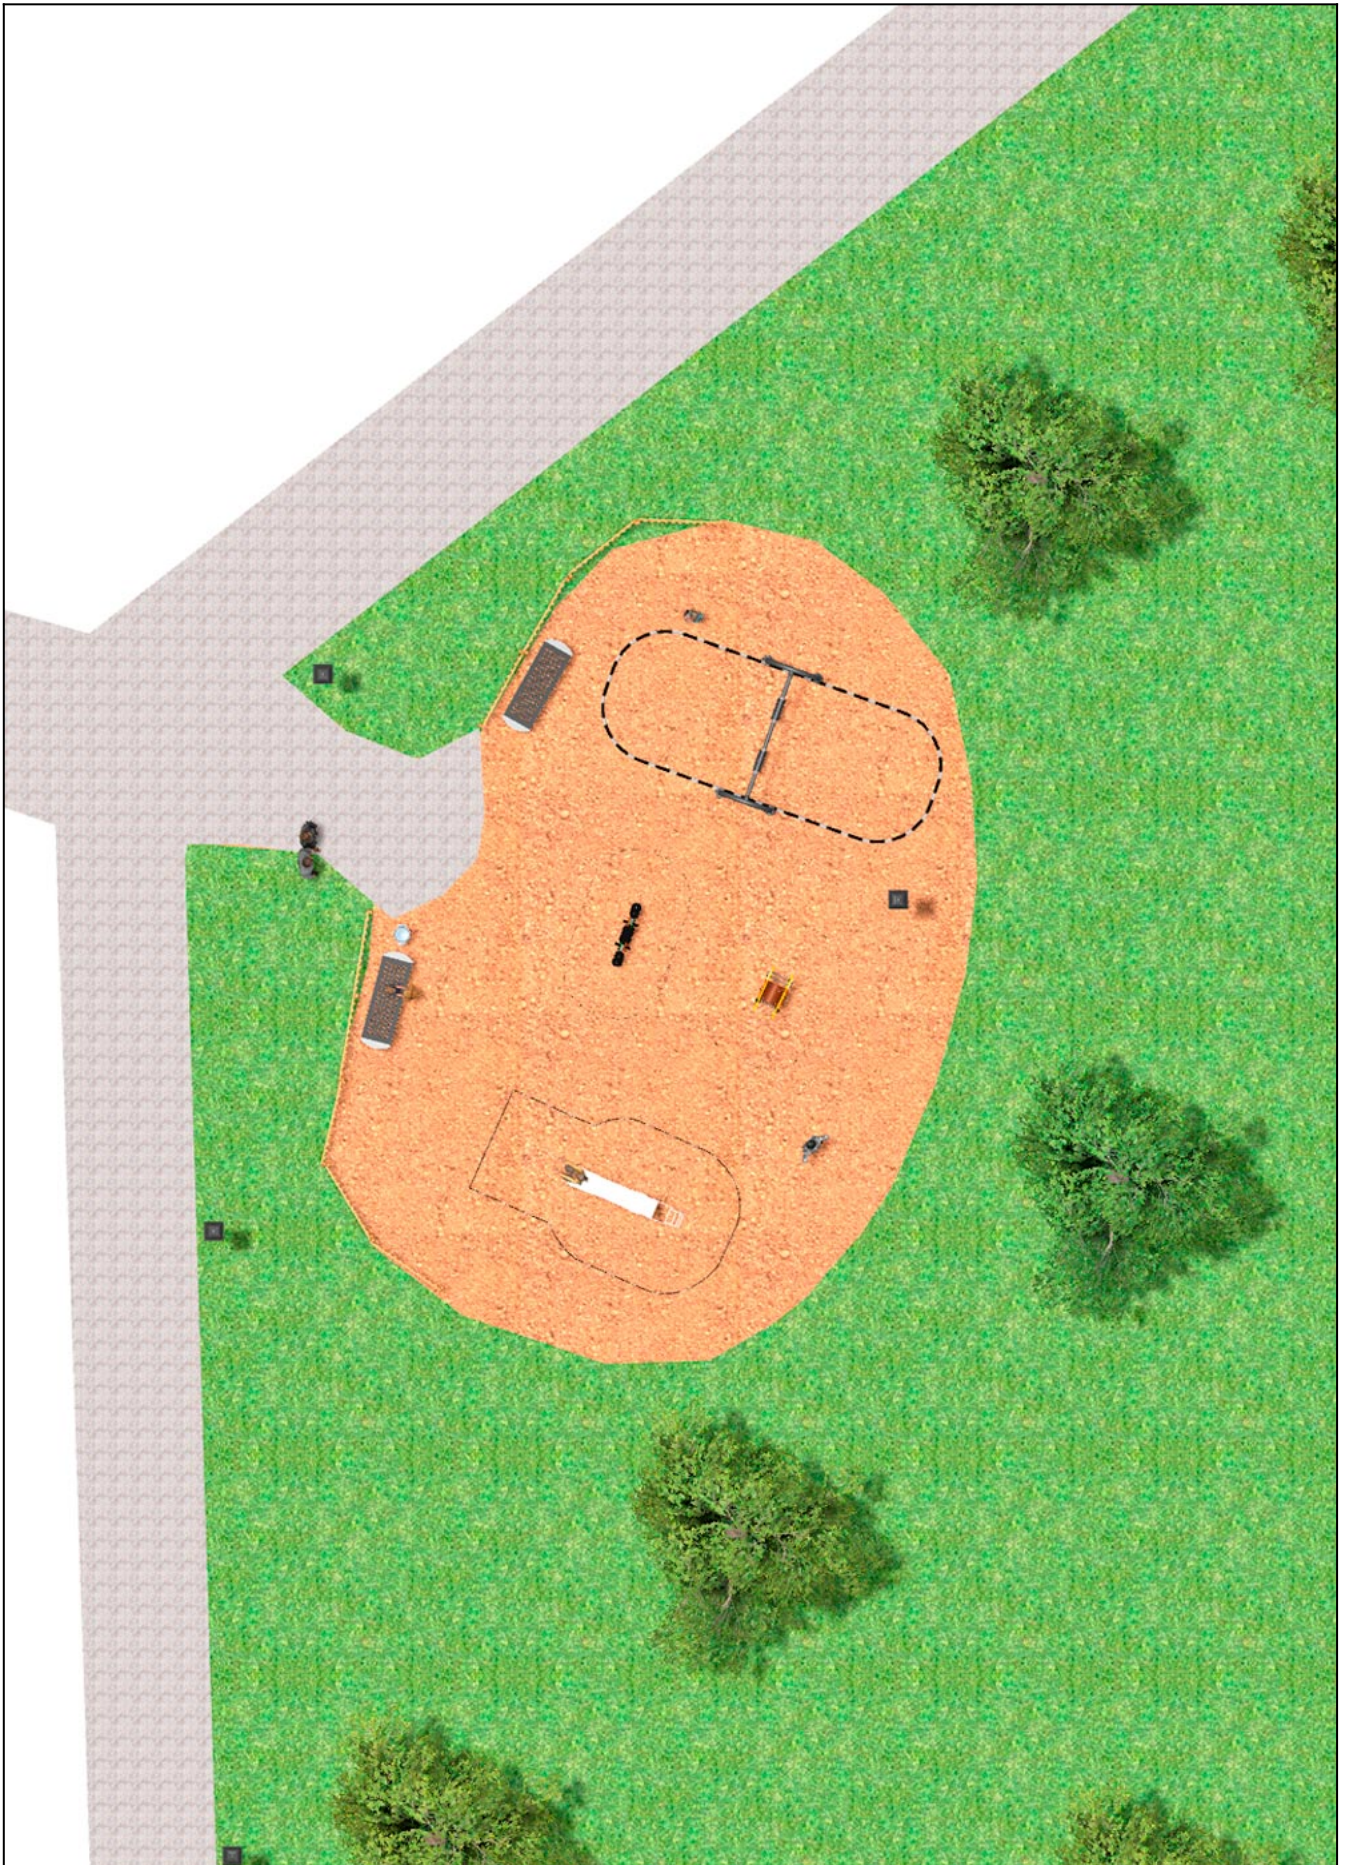

## Project

PROJ-034-2018

Surface: 225 m<sup>2</sup>

Email: [info@benito.com](mailto:info@benito.com)

Telephone: +34 93 852 1000

**BENITO**  
-Playground Equipment

**BENITO**  
-Playground Equipment

**BENITO**  
-Playground Equipment