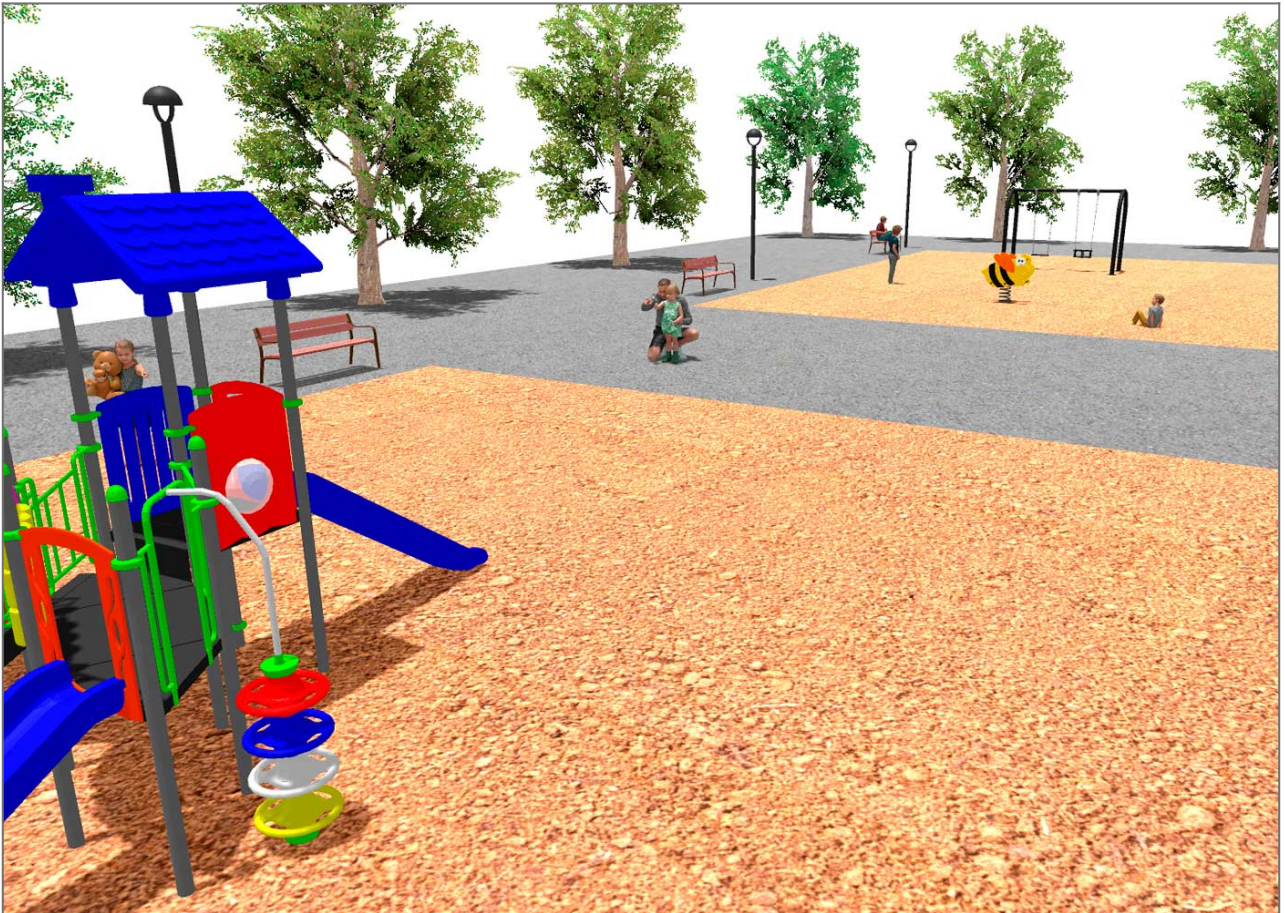

BENITO

–Playground Equipment

Project

PROJ-035-2018

Surface: 430 m²

Email: info@benito.com

Telephone: +34 93 852 1000

BENITO
-Playground Equipment

BENITO

-Playground Equipment

BENITO
-Playground Equipment

Product	Description
<p>JCF20</p> 	<p>Modus L The Modus collection includes large structures at a very competitive price. Made of powder painted metal posts and UV-resistant rotomoulding parts, which hardly deteriorate over time.</p> <p>Data Sheet JCF20 Certificate</p>
<p>JFS08</p> 	<p>Maia Fun and educative spring swing for children. Made of resistant materials according to the EN1176 standard.</p> <p>Data Sheet Certificate Certificate Conformity</p>
<p>JKSP11000</p> 	<p>Curvo Mixto Swings for children made of different materials such as wood and steel. Resistant to abrasion, corrosion and bad weather conditions.</p> <p>Data Sheet Certificate Certificate Conformity</p>