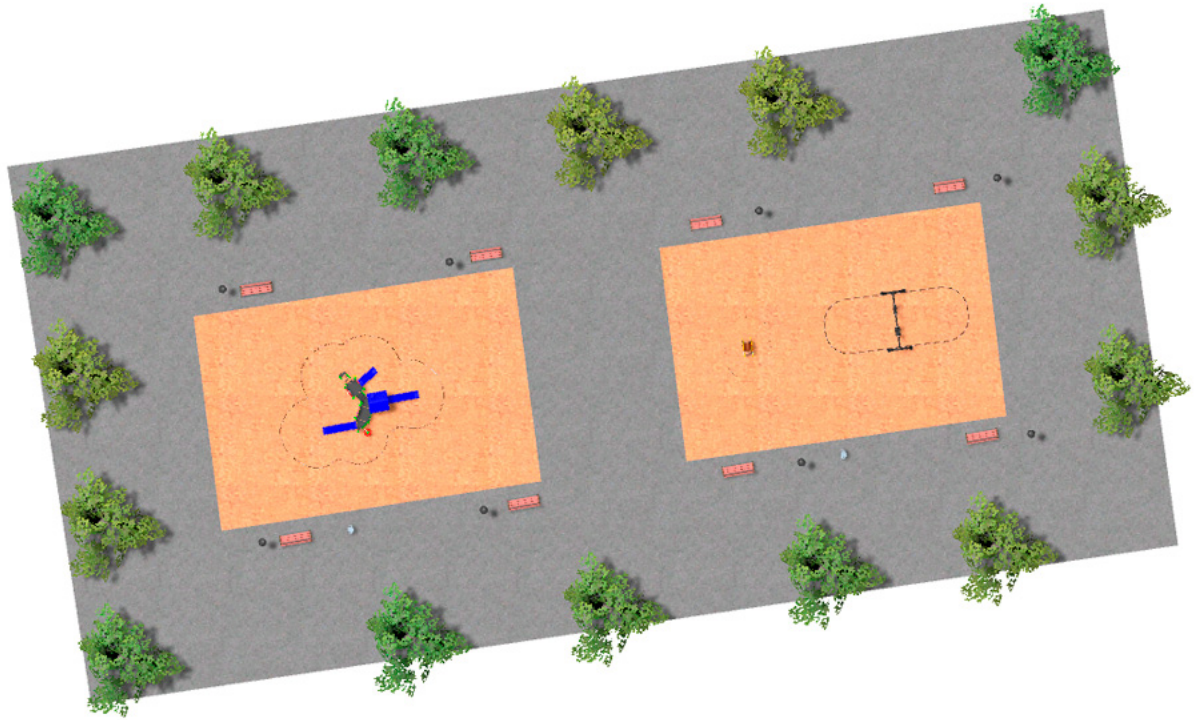

BENITO

–Playground Equipment

Project

PROJ-035-2018

Surface: 430 m²

Email: info@benito.com

Telephone: +34 93 852 1000

BENITO
-Playground Equipment

BENITO

-Playground Equipment

BENITO
-Playground Equipment

Product	Description
<p>JCF20</p> 	<p>Modus L The Modus collection includes large structures at a very competitive price. Made of powder painted metal posts and UV-resistant rotomoulding parts, which hardly deteriorate over time.</p> <p>Data Sheet JCF20 Certificate</p>
<p>JFS08</p> 	<p>Maia Fun and educative spring swing for children. Made of resistant materials according to the EN1176 standard.</p> <p>Data Sheet Certificate Certificate Conformity</p>
<p>JKSP11000</p> 	<p>Curvo Mixto Swings for children made of different materials such as wood and steel. Resistant to abrasion, corrosion and bad weather conditions.</p> <p>Data Sheet Certificate Certificate Conformity</p>