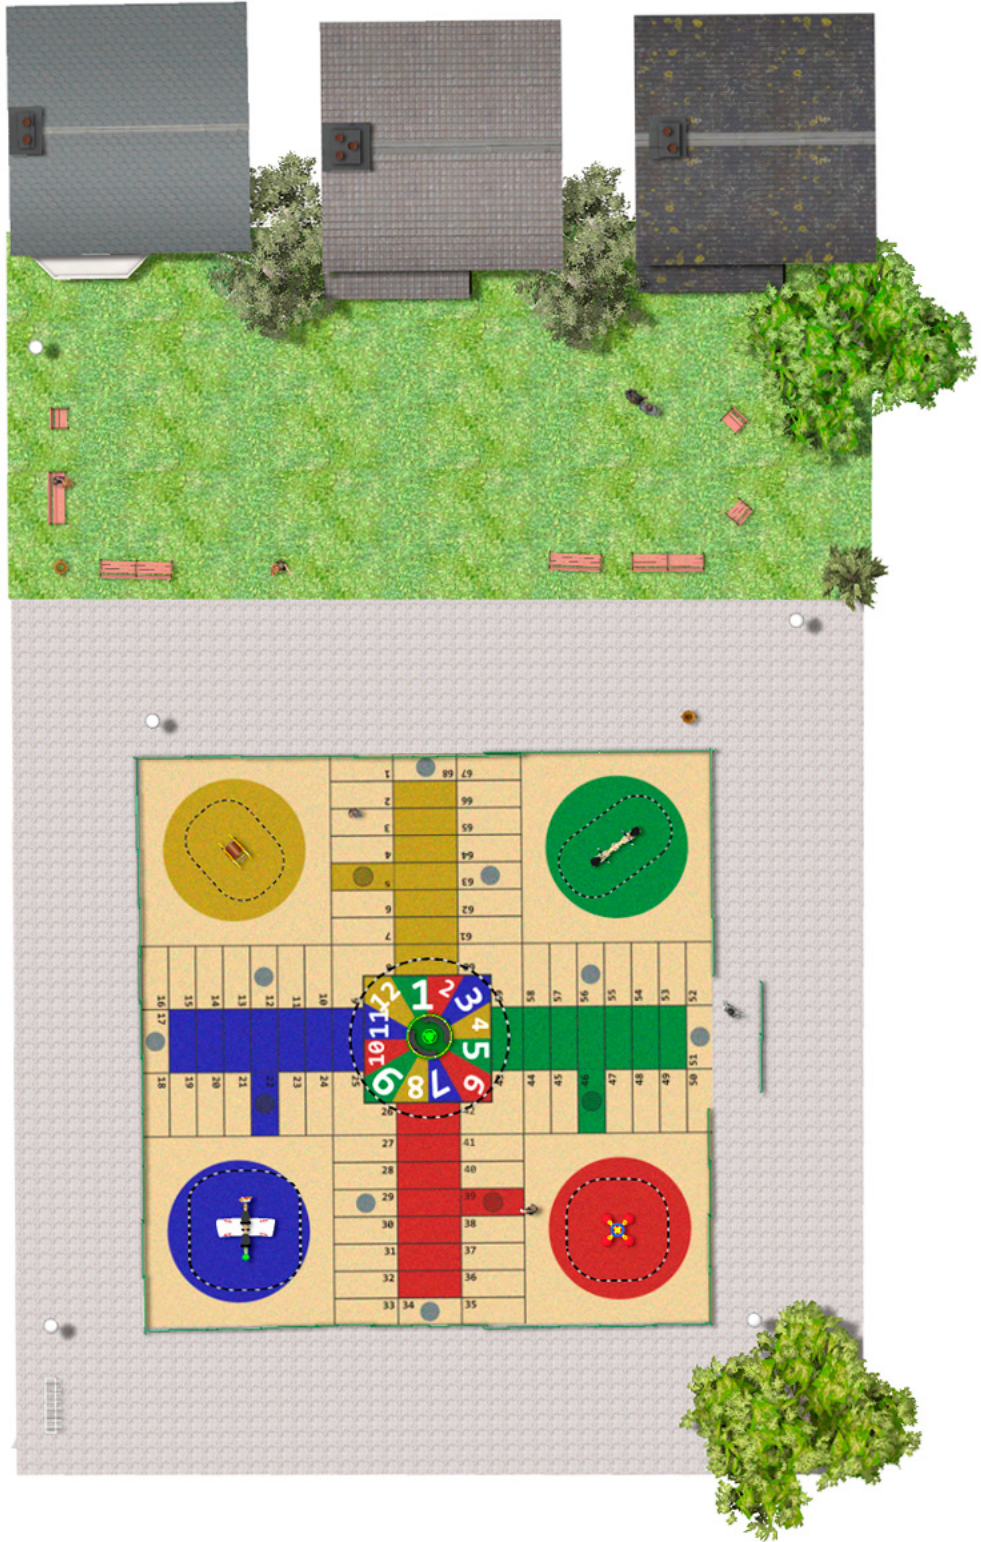

BENITO

-Playground Equipment

Project

PROJ-044-2018

Surface: 378 m²

Email: info@benito.com

Telephone: +34 93 852 1000

BENITO
-Playground Equipment

BENITO
-Playground Equipment

BENITO

-Playground Equipment

| Product | Description |
|--------------------------------------------------------------------------------------------------|-------------------------------------------------------------------------------------------------------------------------------------------------------------------------------------------------------------------------------------------------------------------------------------------------------------------------|
| <p>JFS08</p>  | <p>Maia Fun and educative spring swing for children. Made of resistant materials according to the EN1176 standard.</p> <p>Data Sheet Certificate Certificate Conformity</p> |
| <p>JFS10</p>  | <p>Rider Fun and educative see-saw for children. Made of resistant materials according to the EN1176 standard.</p> <p>Data Sheet Certificate Certificate Conformity</p> |
| <p>JFS06</p>  | <p>Flop Fun and educative spring swing for children. Made of resistant materials according to the EN1176 standard.</p> <p>Data Sheet Certificate Certificate Conformity</p> |
| <p>JFS11</p>  | <p>Sky The thrill of flying a tandem airplane with friends hanging from the wings. Fun Springs for kids that enhance their learning. Made with durable materials and certified according to EN1176.</p> <p>Data Sheet Certificate Certificate Conformity</p> |
| <p>JC06B</p>  | <p>Cosmic Structure, Metal: galvanised and powder-coated steel resistant to corrosion. Colours: RAL6018, RAL1028</p> <p>Data Sheet JC06B Certificate</p> |