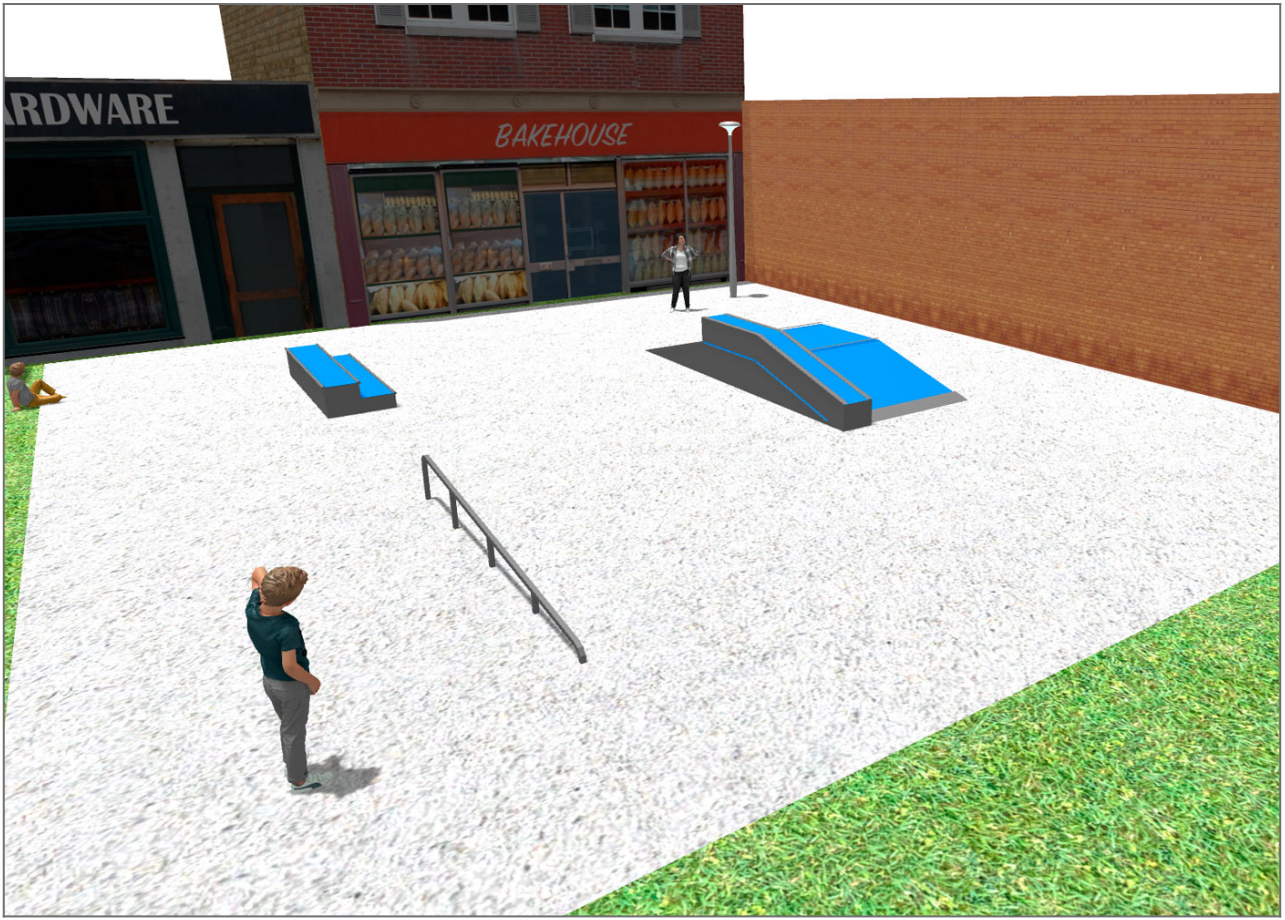

## Project

PROJ-047-2018

Surface: 250 m<sup>2</sup>

Email: [info@benito.com](mailto:info@benito.com)

Telephone: +34 93 852 1000

**BENITO**  
-Playground Equipment

**BENITO**  
-Playground Equipment

**BENITO**  
-Playground Equipment

Product	Description
<p data-bbox="140 159 300 185">JSK9025-KBS</p> 	<p data-bbox="363 159 624 185"><b>One side Curb Box 60</b></p> <p data-bbox="363 190 1497 300">The Skates elements are of modular construction that allows with the minimum effort the ability to modify the situation of the modules according to the criteria of each group of skaters. with minimum maintenance and 100% resistant to UVA rays, ice and impacts. Great adherence to the ground. The surface is not heated. Based on modular construction.</p> <p data-bbox="363 331 627 358"><a href="#">Data Sheet</a> <a href="#">Certificate</a></p>
<p data-bbox="156 427 284 454">JSK1052-K</p> 	<p data-bbox="363 427 480 454"><b>Trick Box</b></p> <p data-bbox="363 459 1497 568">The Skates elements are of modular construction that allows with the minimum effort the ability to modify the situation of the modules according to the criteria of each group of skaters. with minimum maintenance and 100% resistant to UVA rays, ice and impacts. Great adherence to the ground. The surface is not heated. Based on modular construction.</p> <p data-bbox="363 600 627 627"><a href="#">Data Sheet</a> <a href="#">Certificate</a></p>
<p data-bbox="156 696 284 723">JSK1048-C</p> 	<p data-bbox="363 696 440 723"><b>Rail C</b></p> <p data-bbox="363 728 1497 837">The Skates elements are of modular construction that allows with the minimum effort the ability to modify the situation of the modules according to the criteria of each group of skaters. with minimum maintenance and 100% resistant to UVA rays, ice and impacts. Great adherence to the ground. The surface is not heated. Based on modular construction.</p> <p data-bbox="363 869 627 896"><a href="#">Data Sheet</a> <a href="#">Certificate</a></p>