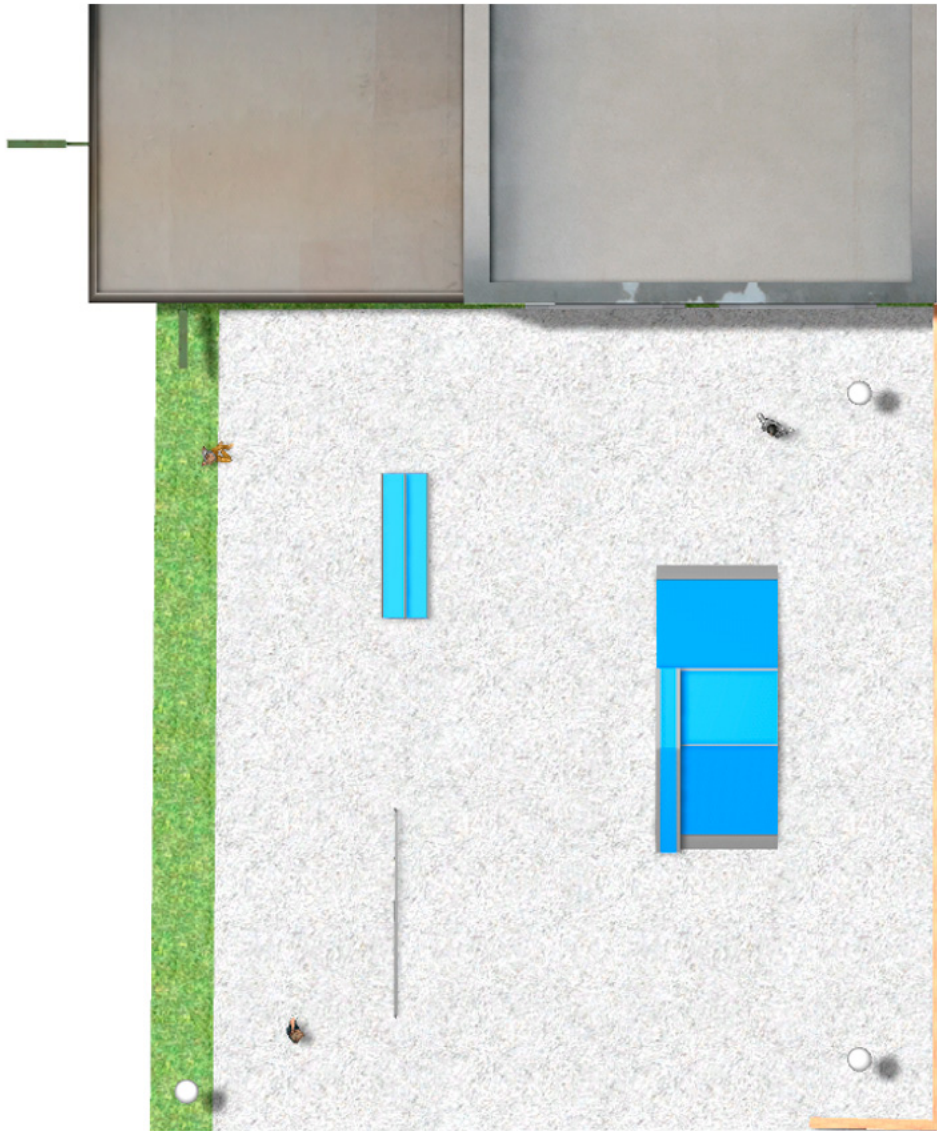

## Project

PROJ-047-2018

Surface: 250 m<sup>2</sup>

Email: [info@benito.com](mailto:info@benito.com)

Telephone: +34 93 852 1000

**BENITO**  
-Playground Equipment

**BENITO**  
-Playground Equipment

**BENITO**  
-Playground Equipment

Product	Description
<p data-bbox="140 159 300 185">JSK9025-KBS</p> 	<p data-bbox="363 159 624 185"><b>One side Curb Box 60</b></p> <p data-bbox="363 190 1497 300">The Skates elements are of modular construction that allows with the minimum effort the ability to modify the situation of the modules according to the criteria of each group of skaters. with minimum maintenance and 100% resistant to UVA rays, ice and impacts. Great adherence to the ground. The surface is not heated. Based on modular construction.</p> <p data-bbox="363 331 627 358"><a href="#">Data Sheet</a> <a href="#">Certificate</a></p>
<p data-bbox="156 427 284 454">JSK1052-K</p> 	<p data-bbox="363 427 480 454"><b>Trick Box</b></p> <p data-bbox="363 459 1497 568">The Skates elements are of modular construction that allows with the minimum effort the ability to modify the situation of the modules according to the criteria of each group of skaters. with minimum maintenance and 100% resistant to UVA rays, ice and impacts. Great adherence to the ground. The surface is not heated. Based on modular construction.</p> <p data-bbox="363 600 627 627"><a href="#">Data Sheet</a> <a href="#">Certificate</a></p>
<p data-bbox="156 696 284 723">JSK1048-C</p> 	<p data-bbox="363 696 440 723"><b>Rail C</b></p> <p data-bbox="363 728 1497 837">The Skates elements are of modular construction that allows with the minimum effort the ability to modify the situation of the modules according to the criteria of each group of skaters. with minimum maintenance and 100% resistant to UVA rays, ice and impacts. Great adherence to the ground. The surface is not heated. Based on modular construction.</p> <p data-bbox="363 869 627 896"><a href="#">Data Sheet</a> <a href="#">Certificate</a></p>