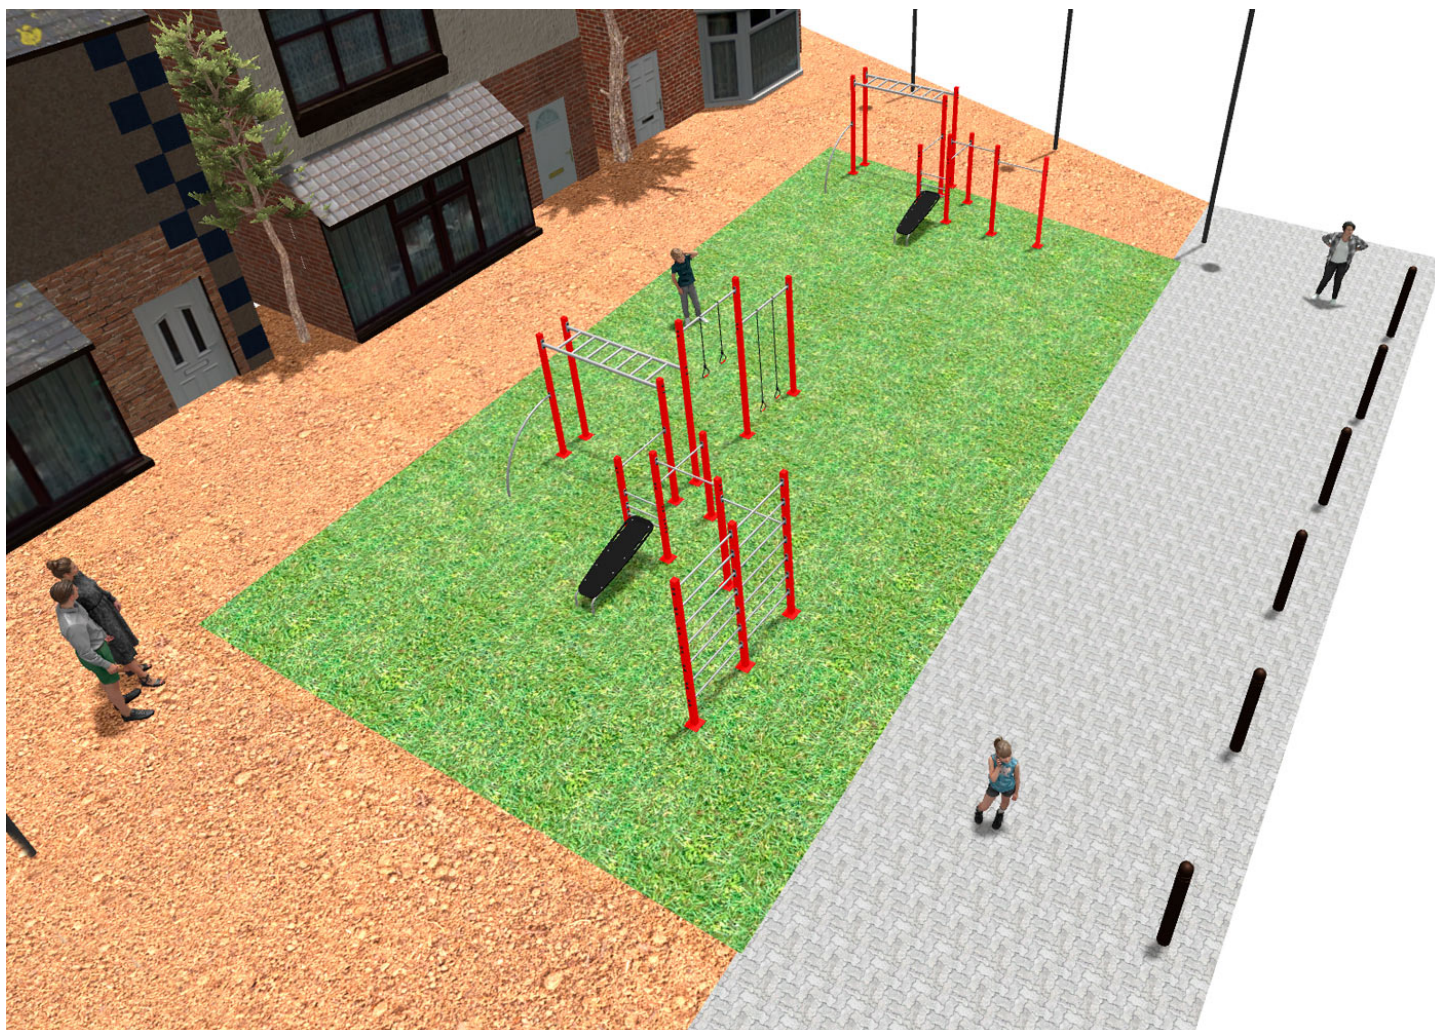

BENITO

-Playground Equipment

Project

PROJ-054-2018

Surface: 160 m²

Email: info@benito.com

Telephone: +34 93 852 1000

BENITO
-Playground Equipment

BENITO
-Playground Equipment

BENITO

-Playground Equipment

Product	Description
<p data-bbox="172 161 271 183">JCIR21H</p> 	<p data-bbox="367 161 555 183">Workfit Pro XXL</p> <p data-bbox="367 190 1455 273">BENITO designs and manufactures sports and leisure areas for exercising and enjoying the outdoors. Work-fit PRO is a professional product intended for people who want to do intensive exercise to strengthen their mind and body.</p> <p data-bbox="367 280 1471 331">Each model includes several elements to do different comprehensive exercises thus developing a good physical condition.</p> <p data-bbox="367 362 625 385">Data Sheet Certificate</p>
<p data-bbox="172 430 271 452">JCIR23H</p> 	<p data-bbox="367 430 523 452">Workfit Pro L</p> <p data-bbox="367 459 1465 510">BENITO designs and manufactures sports and leisure spaces for exercising and enjoying the outdoors without limitations.</p> <p data-bbox="367 517 1436 568">Work-fit PRO is a professional product aimed at people who want to perform intensive exercise to strengthen body and mind .</p> <p data-bbox="367 575 1465 627">Each of the designed models contains several elements to allow for diverse and complete exercises to develop complete physical fitness.</p> <p data-bbox="367 658 625 680">Data Sheet Certificate</p>