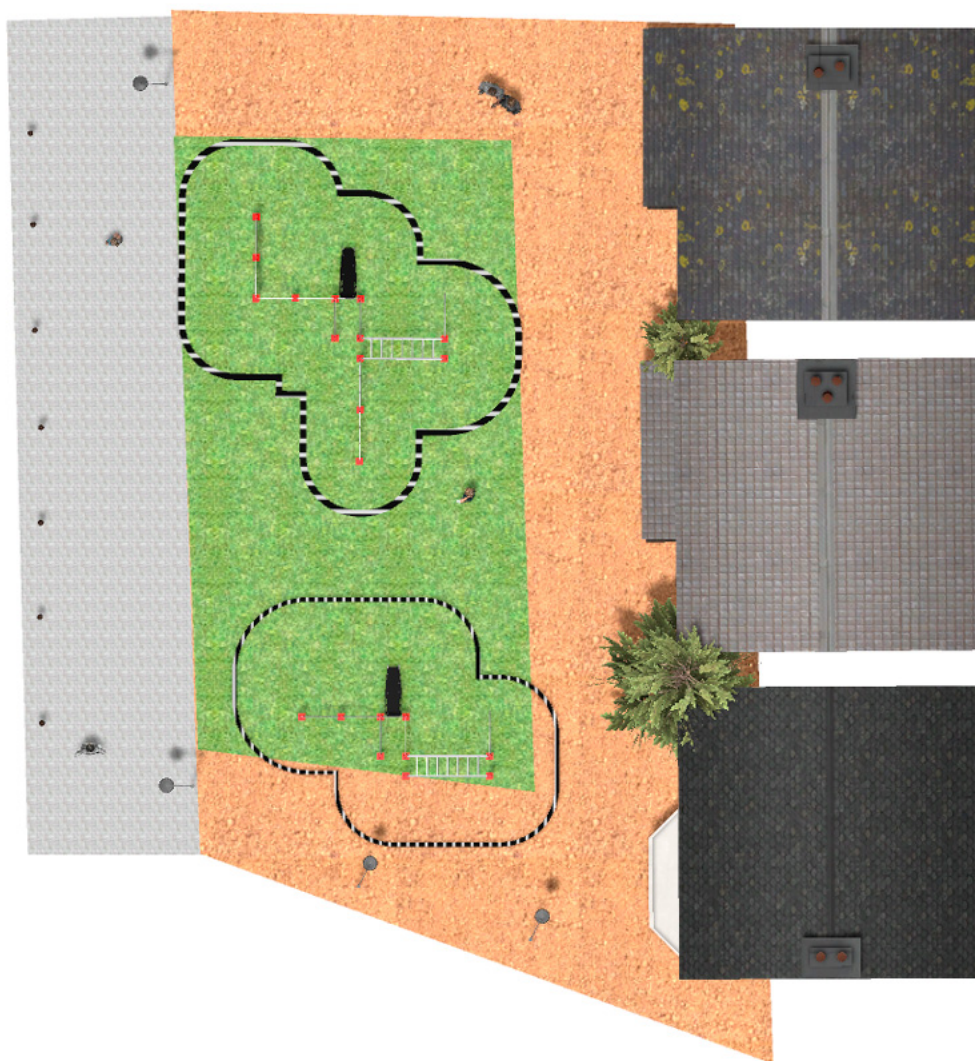

BENITO

-Playground Equipment

Project

PROJ-054-2018

Surface: 160 m²

Email: info@benito.com

Telephone: +34 93 852 1000

BENITO
-Playground Equipment

BENITO
-Playground Equipment

BENITO

-Playground Equipment

Product	Description
<p data-bbox="172 161 271 183">JCIR21H</p> 	<p data-bbox="367 161 555 183">Workfit Pro XXL</p> <p data-bbox="367 190 1455 273">BENITO designs and manufactures sports and leisure areas for exercising and enjoying the outdoors. Work-fit PRO is a professional product intended for people who want to do intensive exercise to strengthen their mind and body.</p> <p data-bbox="367 280 1471 331">Each model includes several elements to do different comprehensive exercises thus developing a good physical condition.</p> <p data-bbox="367 362 625 385">Data Sheet Certificate</p>
<p data-bbox="172 430 271 452">JCIR23H</p> 	<p data-bbox="367 430 523 452">Workfit Pro L</p> <p data-bbox="367 459 1465 510">BENITO designs and manufactures sports and leisure spaces for exercising and enjoying the outdoors without limitations.</p> <p data-bbox="367 517 1436 568">Work-fit PRO is a professional product aimed at people who want to perform intensive exercise to strengthen body and mind .</p> <p data-bbox="367 575 1465 627">Each of the designed models contains several elements to allow for diverse and complete exercises to develop complete physical fitness.</p> <p data-bbox="367 658 625 680">Data Sheet Certificate</p>