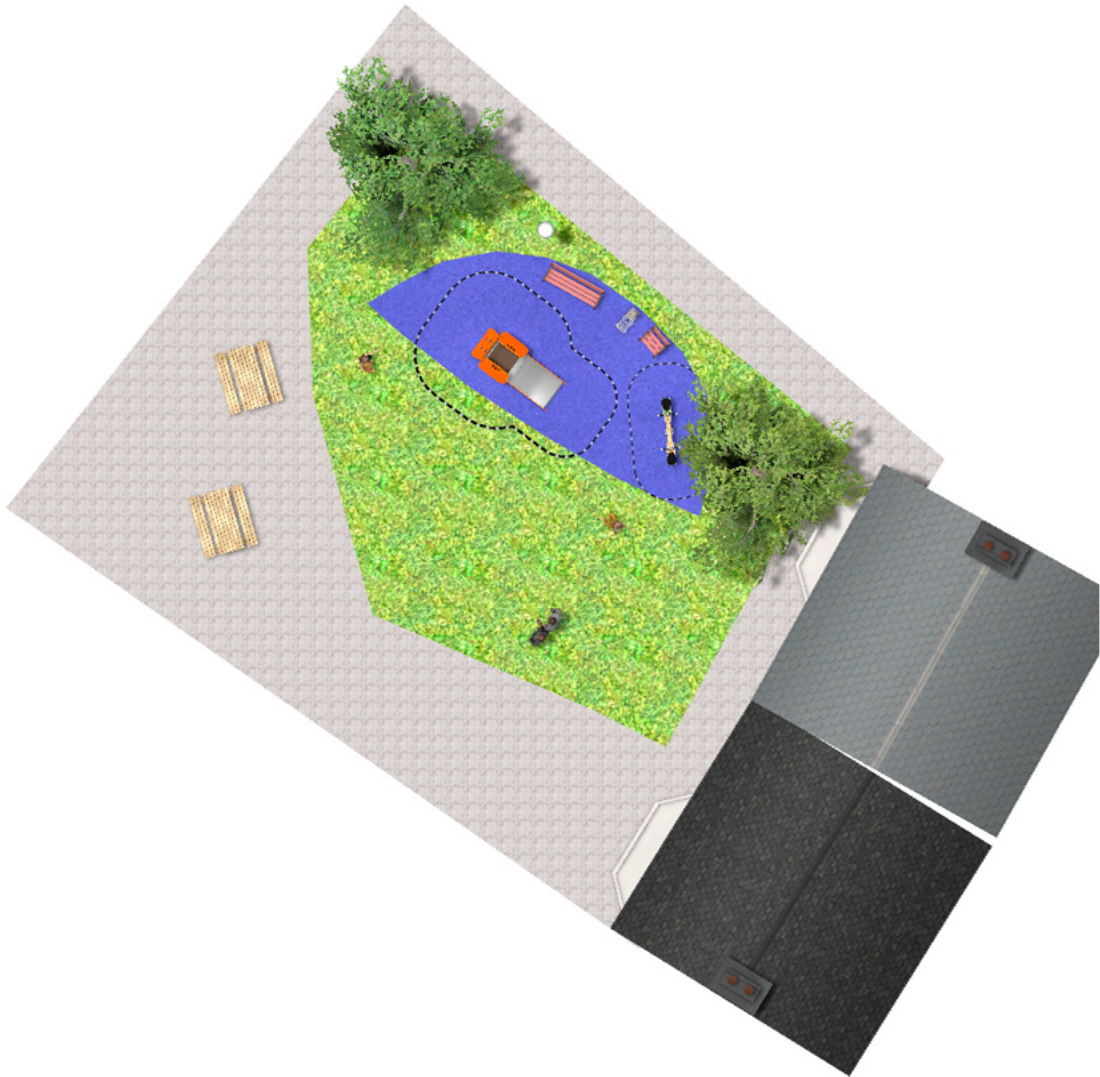

BENITO

-Playground Equipment

Project

PROJ-079-2018

Surface: 41 m²

Email: info@benito.com

Telephone: +34 93 852 1000

BENITO
-Playground Equipment

BENITO
-Playground Equipment

BENITO
-Playground Equipment

Product	Description
<p>JG02</p> 	<p>Kido Structure, Metal: Ø35mm stainless steel AISI-304 posts. 2mm thick AISI 304 polished stainless steel slide surface curved and molded in one piece.</p> <p>Data Sheet JG02 Certificate</p>
<p>JFS10</p> 	<p>Rider Fun and educative see-saw for children. Made of resistant materials according to the EN1176 standard.</p> <p>Data Sheet Certificate Certificate Conformity</p>