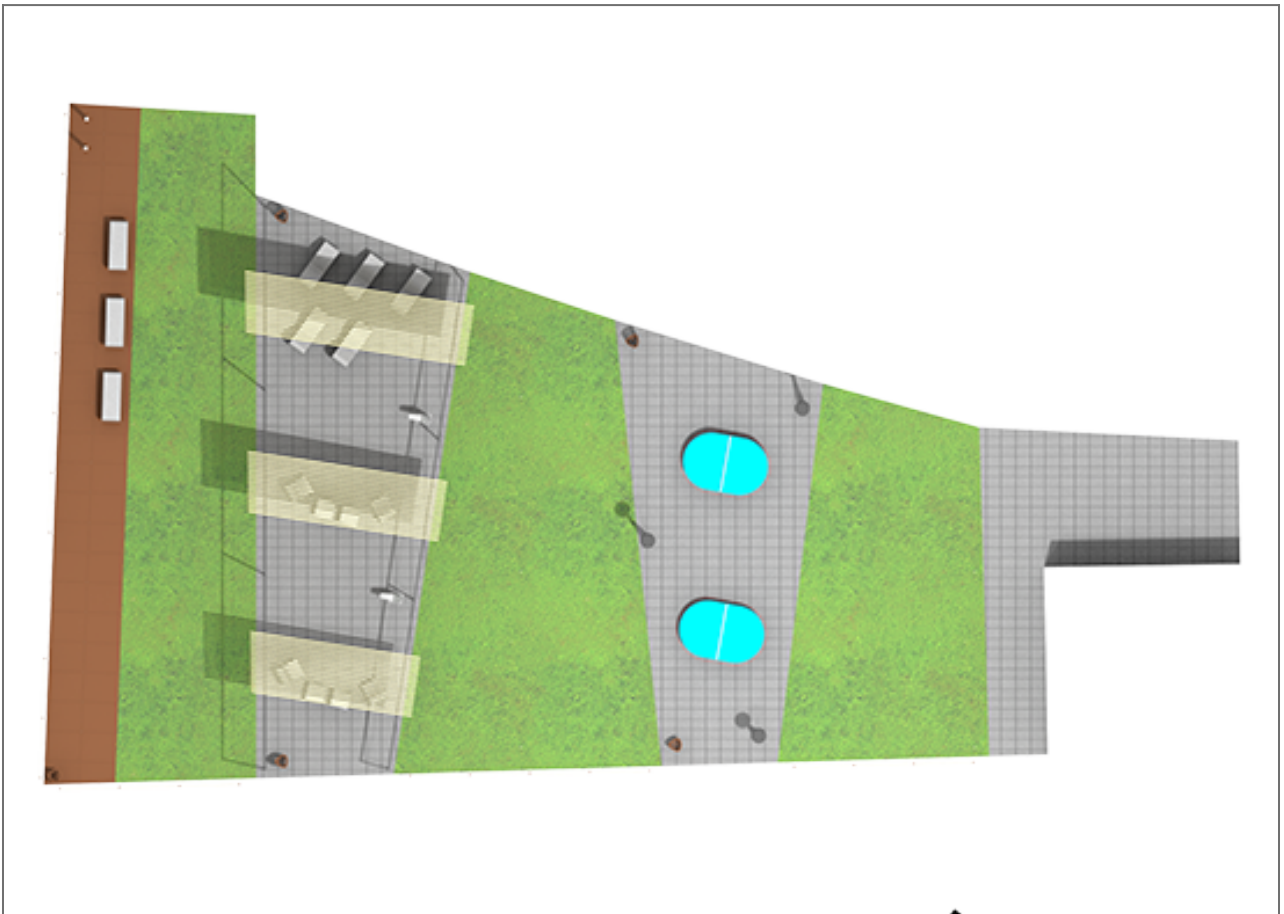

# BENITO

-Site Furnishing

Product	Description
<p>ICHP40</p> 	<p><b>Petrus</b>            Designer Pole , composed of an elegant Pole made of prefabricated concrete in a granite grey color with a rough appearance.            Total Pole height: 4 meters, with a 60 mm diameter top. The combination of these two elements results in a lamppost ideal for urban environments where the decorative value of the Light Point is important.            Furthermore, it is completely corrosion-resistant, making it ideal for installation on seafronts or in areas with high salinity levels.</p> <p><a href="#">Data Sheet ICHP40</a></p>
<p>PA663</p> 	<p><b>GEA</b>            GEA-designed recycled polymer Litter Bin , total dimensions (width x depth x height) 440 x 430 x 825 mm, compact and adaptable with a bag-holding ring designed for 50-liter bags, made from ReBnew plastic (BENITO's recycled polymer, produced entirely from yellow bin packaging and requiring no maintenance). Prepared for screw-on anchoring according to the surface and project.</p> <p><a href="#">Data Sheet PA663</a>   <a href="#">Certificate TMA/851/2021</a></p>
<p>UM359S</p> 	<p><b>Petrus</b>            PETRUS designer chair, total dimensions (length x height x depth) 600 x 470 x 600 mm, made of rough, granite-gray precast concrete. It can be placed individually or in groups. It rests on a prepared surface under its own weight.</p> <p><a href="#">Data Sheet UM359S</a></p>
<p>UM359SR</p> 	<p><b>Petrus</b>            PETRUS designer chair with backrest, total dimensions (length x height x depth) 600 x 820 x 800 mm, made of rough, granite-gray precast concrete. It can be placed individually or in groups. It rests on a prepared surface under its own weight.</p> <p><a href="#">Data Sheet UM359SR</a></p>
<p>UM359T</p> 	<p><b>Petrus</b>            PETRUS designer sun lounger, total dimensions (length x height x depth) 600 x 820 x 1610 mm, made of rough, granite-gray precast concrete. It can be placed individually or in groups. It rests on a prepared surface under its own weight.</p> <p><a href="#">Data Sheet UM359T</a></p>
<p>UM521I</p> 	<p><b>Atlas</b>            ATLAS designer shower, total dimensions (length x width x height) 375x375x2750 mm, with a shower head and a foot bath, highly resistant to corrosion, ensuring durability outdoors. The body and fittings are made of polished stainless steel, a durable material that withstands inclement weather, humidity, Solar radiation, and high temperatures. Installation via mains connection, 3/4" gas inlet. Anchored to the floor on a prepared surface, with screws according to the surface and project.</p> <p><a href="#">Data Sheet UM521I</a></p>
<p>UM522I</p> 	<p><b>Atlas</b>            ATLAS designer shower with two shower heads, total dimensions (length x width x height) 375x375x2750 mm, highly resistant to corrosion, ensuring durability outdoors. Body and taps are made of polished stainless steel, a durable material that withstands inclement weather, humidity, Solar radiation and high temperatures. Installation via mains connection, 3/4" gas inlet. It has two water outlets or shower heads with timed push buttons. Ideal for Beaches and swimming pools. Anchored to the ground on a prepared surface, with screws according to the surface and project.            Optional with recycled plastic pallet.</p> <p><a href="#">Data Sheet UM522I</a></p>