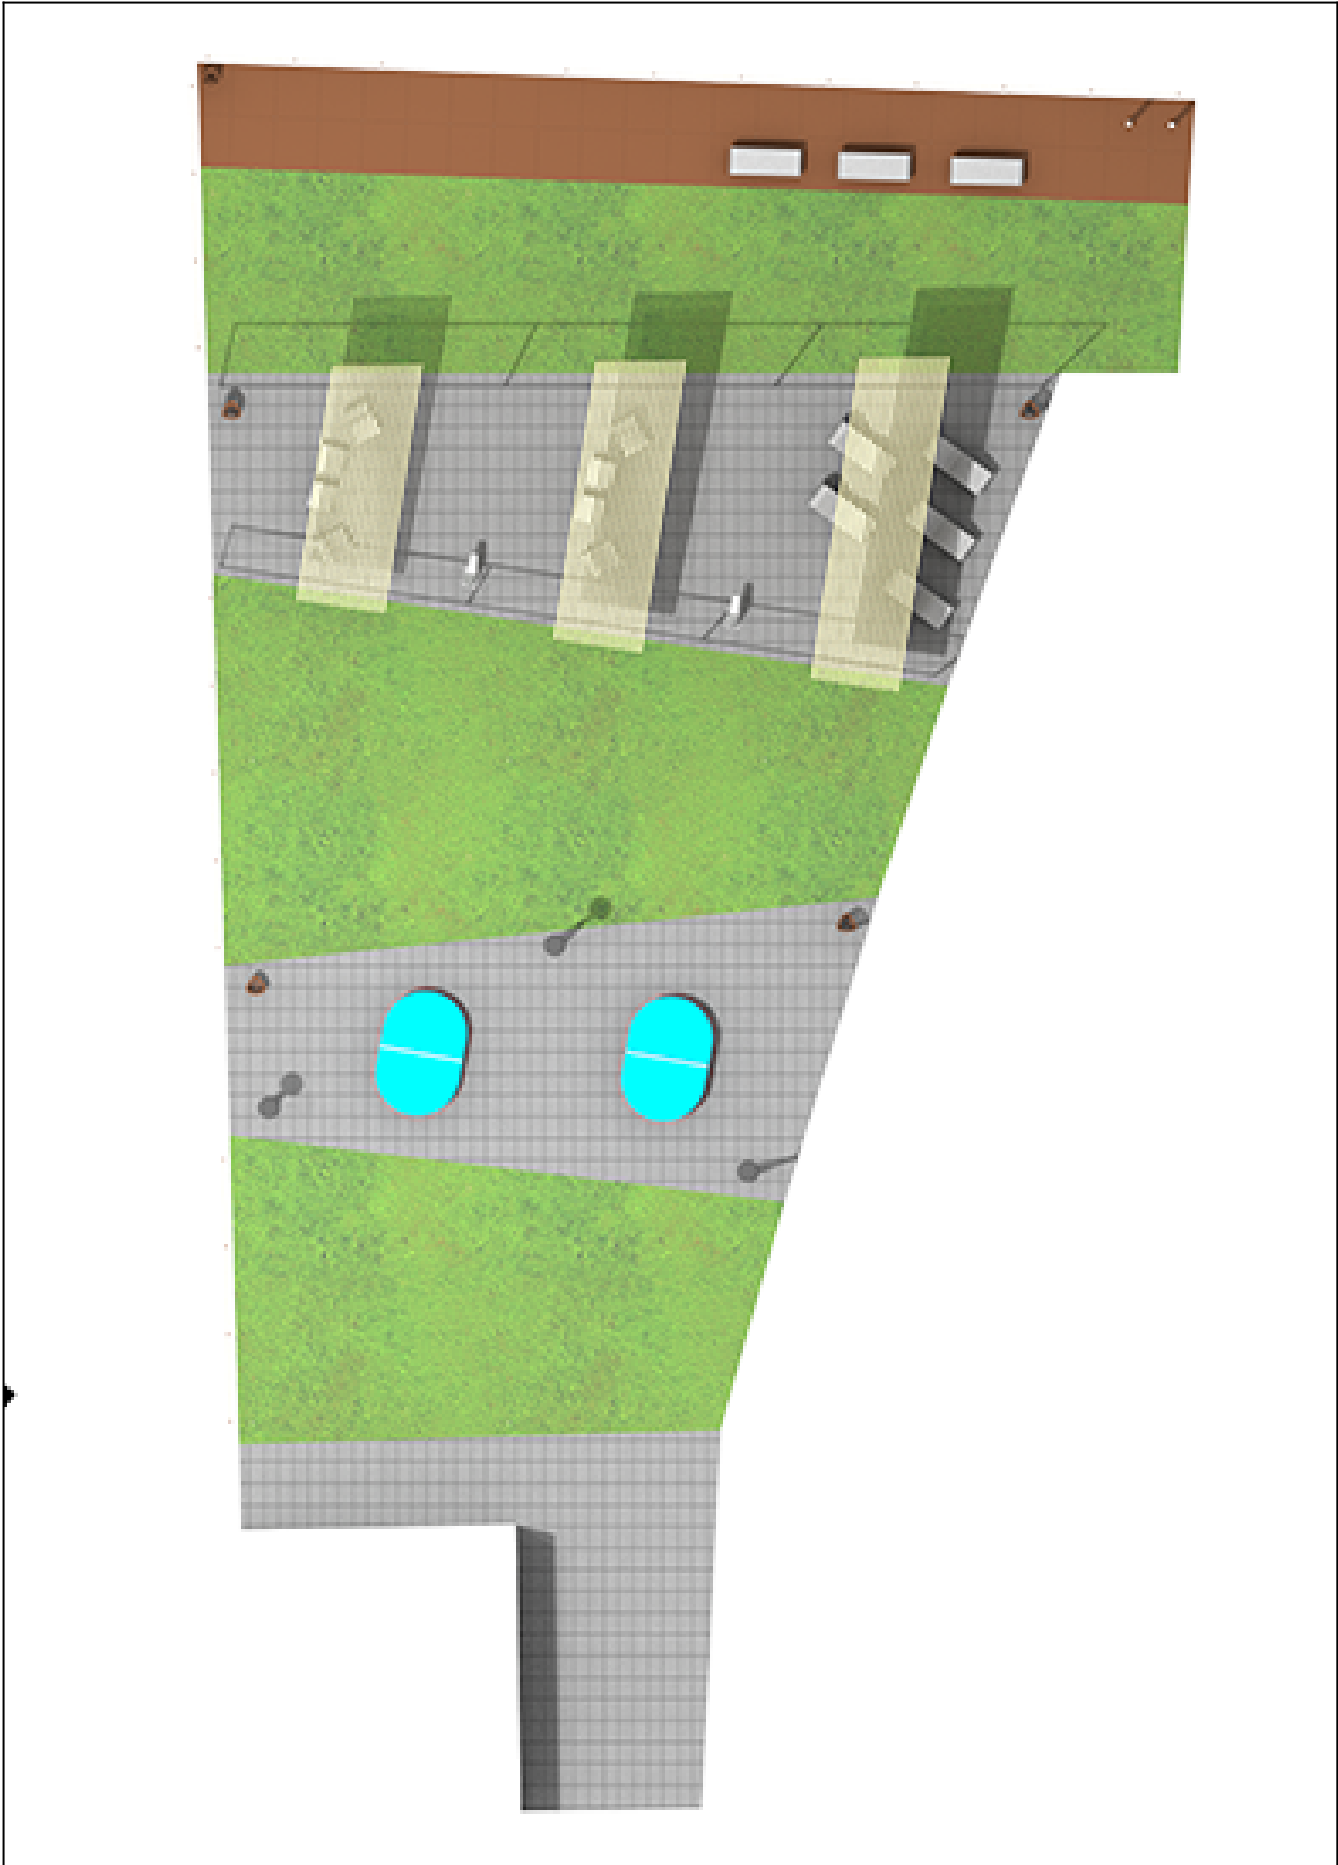

# BENITO

-Site Furnishing

Product	Description
<p>ICHP40</p> 	<p><b>Petrus</b>            Designer Pole , composed of an elegant Pole made of prefabricated concrete in a granite grey color with a rough appearance.            Total Pole height: 4 meters, with a 60 mm diameter top. The combination of these two elements results in a lamppost ideal for urban environments where the decorative value of the Light Point is important.            Furthermore, it is completely corrosion-resistant, making it ideal for installation on seafronts or in areas with high salinity levels.</p> <p><a href="#">Data Sheet ICHP40</a></p>
<p>PA663</p> 	<p><b>GEA</b>            GEA-designed recycled polymer Litter Bin , total dimensions (width x depth x height) 440 x 430 x 825 mm, compact and adaptable with a bag-holding ring designed for 50-liter bags, made from ReBnew plastic (BENITO's recycled polymer, produced entirely from yellow bin packaging and requiring no maintenance). Prepared for screw-on anchoring according to the surface and project.</p> <p><a href="#">Data Sheet PA663</a>   <a href="#">Certificate TMA/851/2021</a></p>
<p>UM359S</p> 	<p><b>Petrus</b>            PETRUS designer chair, total dimensions (length x height x depth) 600 x 470 x 600 mm, made of rough, granite-gray precast concrete. It can be placed individually or in groups. It rests on a prepared surface under its own weight.</p> <p><a href="#">Data Sheet UM359S</a></p>
<p>UM359SR</p> 	<p><b>Petrus</b>            PETRUS designer chair with backrest, total dimensions (length x height x depth) 600 x 820 x 800 mm, made of rough, granite-gray precast concrete. It can be placed individually or in groups. It rests on a prepared surface under its own weight.</p> <p><a href="#">Data Sheet UM359SR</a></p>
<p>UM359T</p> 	<p><b>Petrus</b>            PETRUS designer sun lounger, total dimensions (length x height x depth) 600 x 820 x 1610 mm, made of rough, granite-gray precast concrete. It can be placed individually or in groups. It rests on a prepared surface under its own weight.</p> <p><a href="#">Data Sheet UM359T</a></p>
<p>UM521I</p> 	<p><b>Atlas</b>            ATLAS designer shower, total dimensions (length x width x height) 375x375x2750 mm, with a shower head and a foot bath, highly resistant to corrosion, ensuring durability outdoors. The body and fittings are made of polished stainless steel, a durable material that withstands inclement weather, humidity, Solar radiation, and high temperatures. Installation via mains connection, 3/4" gas inlet. Anchored to the floor on a prepared surface, with screws according to the surface and project.</p> <p><a href="#">Data Sheet UM521I</a></p>
<p>UM522I</p> 	<p><b>Atlas</b>            ATLAS designer shower with two shower heads, total dimensions (length x width x height) 375x375x2750 mm, highly resistant to corrosion, ensuring durability outdoors. Body and taps are made of polished stainless steel, a durable material that withstands inclement weather, humidity, Solar radiation and high temperatures. Installation via mains connection, 3/4" gas inlet. It has two water outlets or shower heads with timed push buttons. Ideal for Beaches and swimming pools. Anchored to the ground on a prepared surface, with screws according to the surface and project.            Optional with recycled plastic pallet.</p> <p><a href="#">Data Sheet UM522I</a></p>