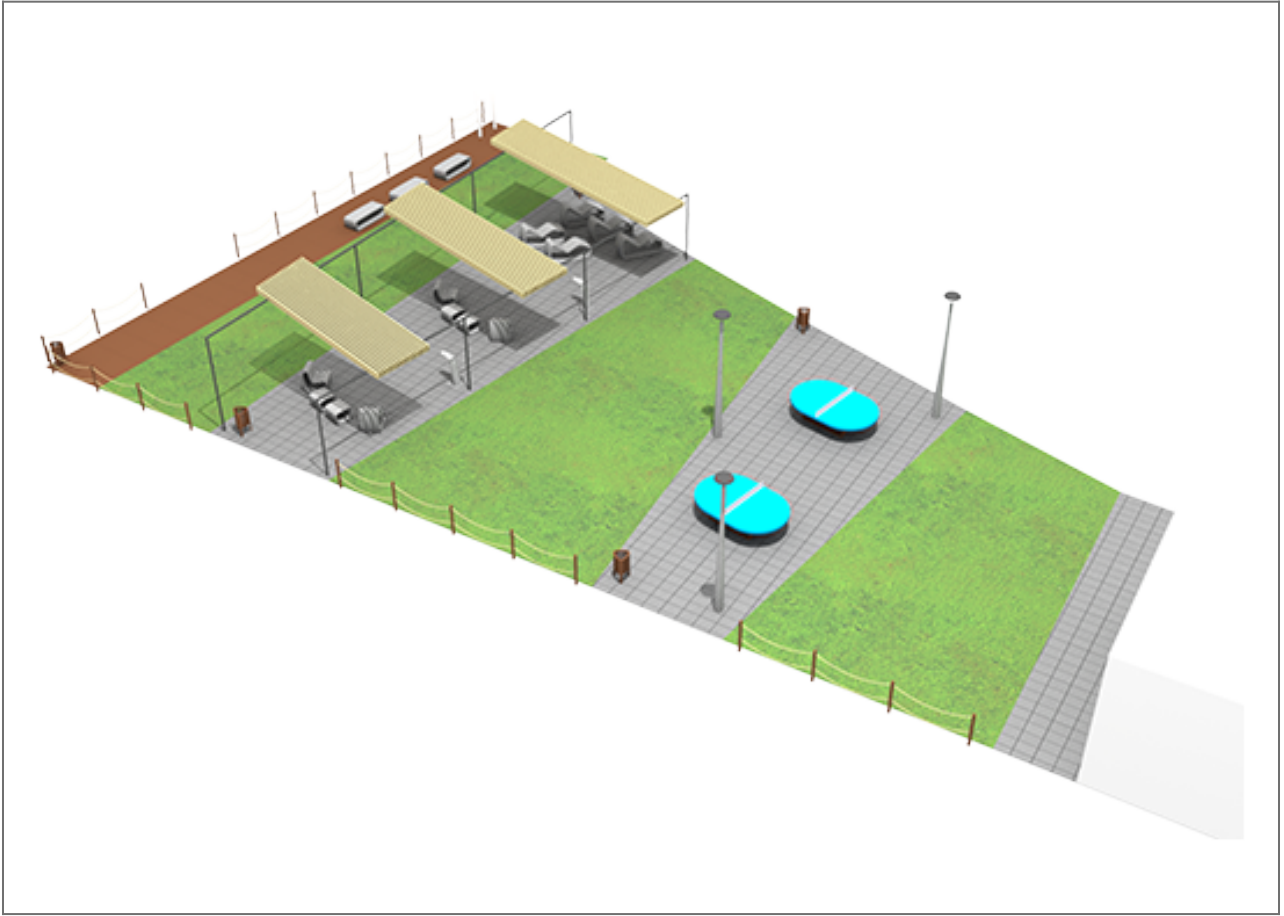

BENITO

-Site Furnishing