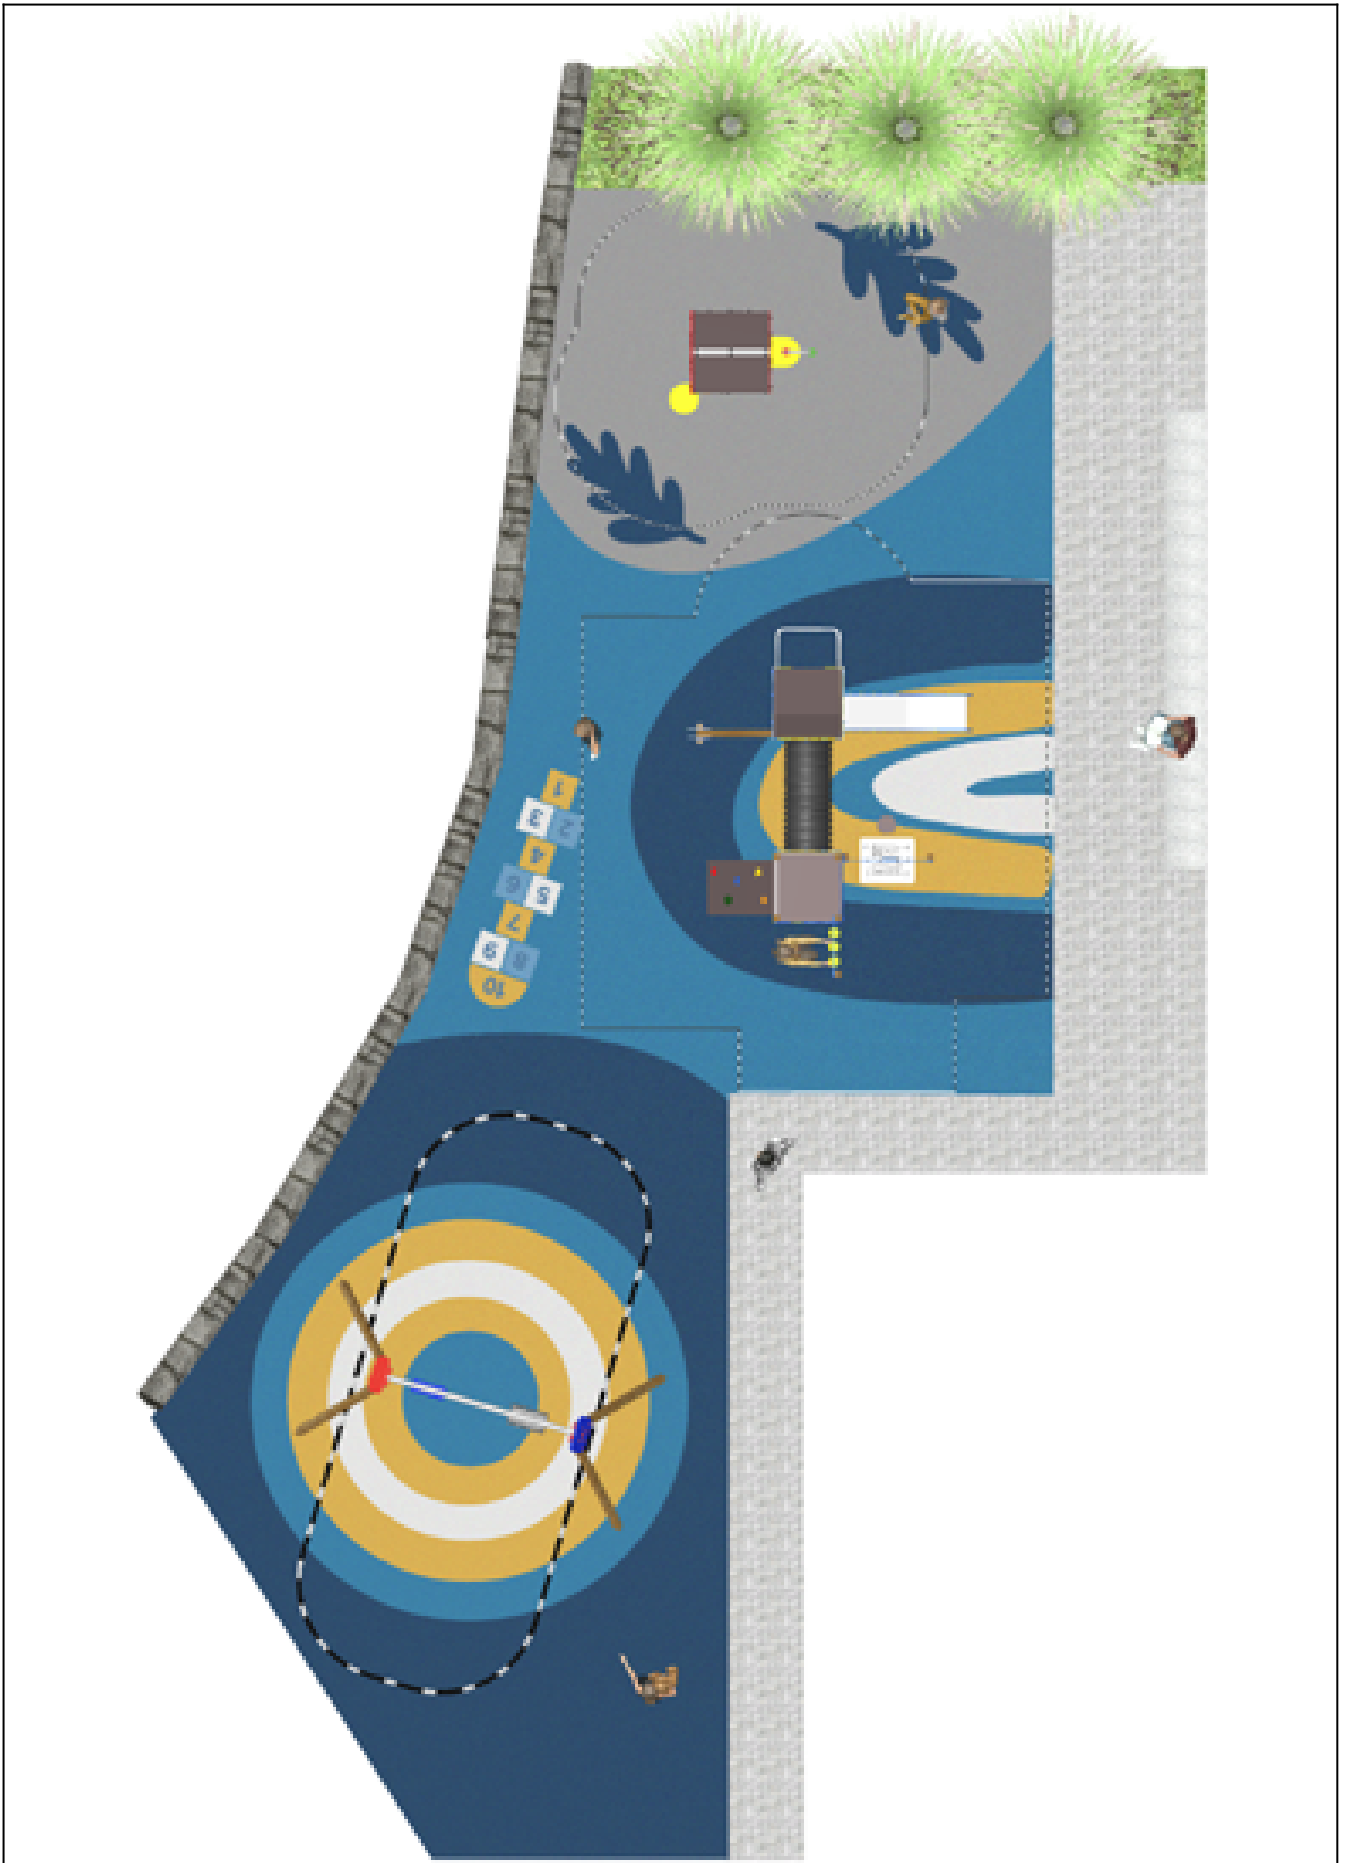

# BENITO

–Playground Equipment

## Project

PROJ-128-2022

Surface: 145 m<sup>2</sup>

Email: [info@benito.com](mailto:info@benito.com)

Telephone: +34 93 852 1000

**BENITO**  
-Playground Equipment

**BENITO**  
-Playground Equipment

**BENITO**  
-Playground Equipment

**BENITO**  
-Playground Equipment

Product	Description
<p>JCC</p> 	<p><b>Caucho Continuo</b>  High-quality, non-slip, non-toxic, and eco-friendly rubber, RECYCLED AND RECYCLABLE. Our continuous rubber flooring is manufactured using high-quality materials in accordance with current European safety standard EN-1177.</p> <p><a href="#">Data Sheet JCC</a></p>
<p>JEDU01</p> 	<p><b>Vila</b>  The EDUCA collection for the youngest ones: play and learn. Recognising farm animals.</p> <p><a href="#">Data Sheet JEDU01</a> <a href="#">Certificate</a></p>
<p>JEDU07</p> 	<p><b>Rayo</b>  The EDUCA collection for little ones: play and learn. Begin to familiarise themselves with the weather: rain, sun, clouds... Very clear concepts for an adult but a very interesting discovery for little ones.</p> <p><a href="#">Data Sheet</a> <a href="#">Certificate</a></p>
<p>JL1511000</p> 	<p><b>MADERA 1 Flat 1 Cradle</b>  Swings for children made of different materials such as wood and steel. Resistant to abrasion, corrosion and bad weather conditions.</p> <p><a href="#">Data Sheet JL1511000</a> <a href="#">Certificate</a> <a href="#">Certificate Conformity</a></p>